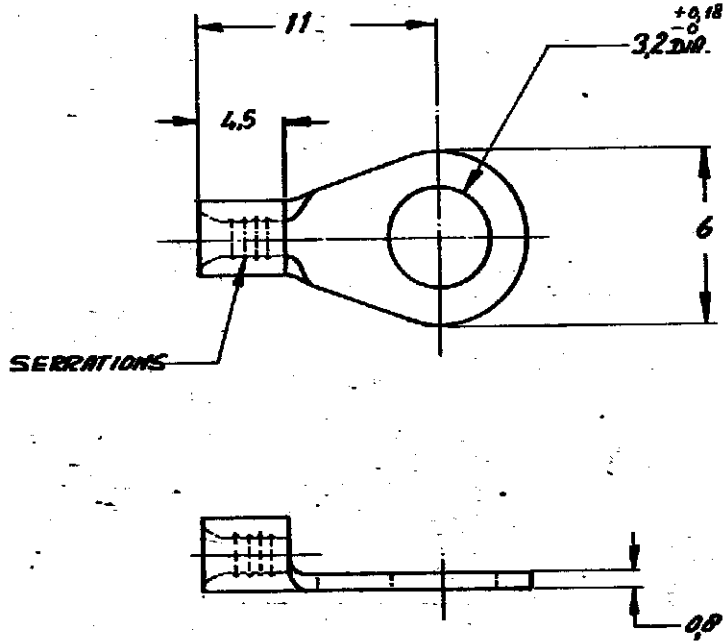

DRAWING MADE IN AMERICAN PROJECTION

NUMBER
C-165295-E

DO NOT SCALE PRINT

CUSTOMER COPY FOR REFERENCE ONLY

©1967 BY AMP-HOLLAND N.V. ALL RIGHTS RESERVED A-MP PRODUCTS COVERED BY PATENTS AND/OR PATENTS PENDING.

WIRE-RANGE 15-25 mm² BELL-RANGE — TYPE - DIN - SOLISTRAND

165295	COPPER	TIMPLATED
ORDER NO.	MATERIAL	PLATING

SCALE —	LOC H	SIZE A	NO C-165295-E	REV C

DR R. BONDIT.	DATE 16-67	DR V. C. J. J. J.	DATE 8/16/67
CHK	DATE	APP	DATE 11-67

NAME RINGTONGUE stud. M3

AMP 1382