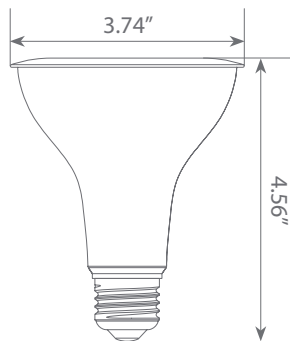

Product Dimensions