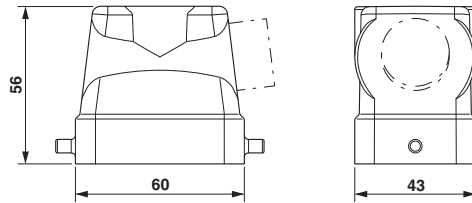

Housing - HC-B 06-TFL-N-M1PG13.5S - 1460344

Dimensioned drawing

Dimensional drawing