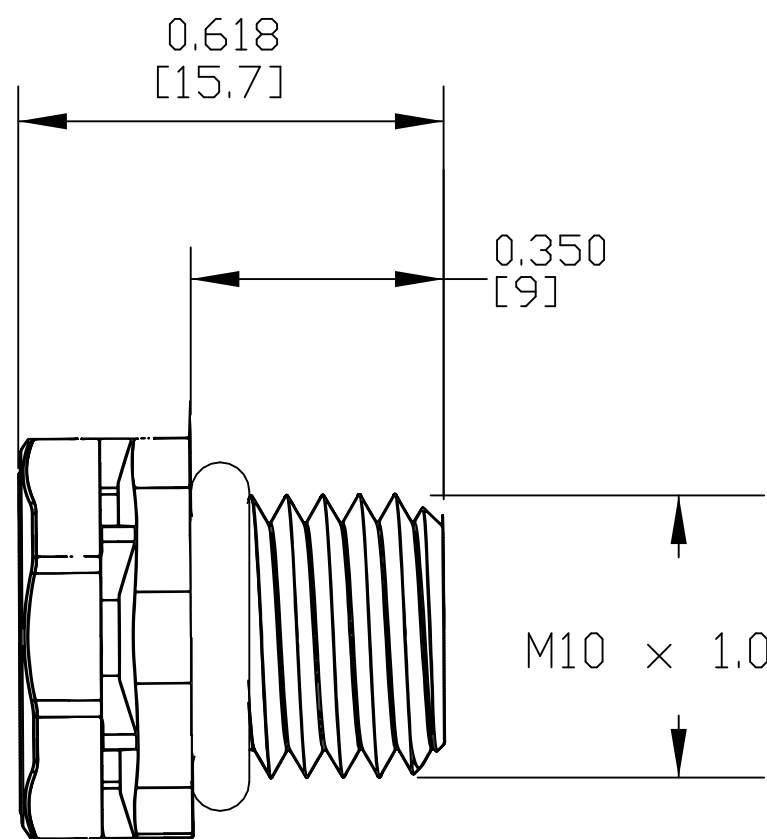

PART NAME

M10 X 1.0 VENT PLUG, BLACK, WITH ORING WASHER

PART No.

IPV-67101-B

REV. DATE

5/30/19

DRAWING FOR REFERENCE
 WE RESERVE THE RIGHT TO MAKE CHANGES TO OUR
 STANDARD PRODUCTS. PLEASE CONSULT WITH BUD INDUSTRIES
 PRIOR TO USING THIS DRAWING FOR DESIGN PURPOSE.

- NOTES:
- 1- BODY MATERIAL - PC (IP67)
 MEMBRANE MATERIAL - e-PTFE
 ORING WASHER MATERIAL - SILICONE
 - 2- FINISH - BLACK
 - 3- DIMENSIONS ARE INCH
 [MM]