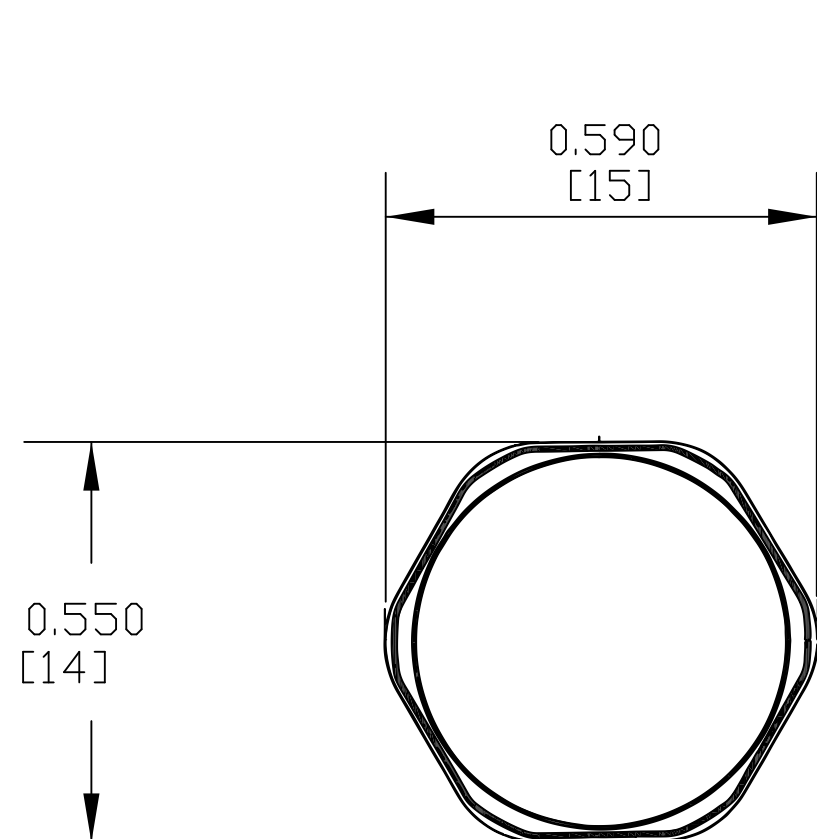

PART NAME

M10 X 1.0 VENT PLUG, BLACK, WITH ORING WASHER

PART No.

IPV-67101-B

REV. DATE

5/30/19

DRAWING FOR REFERENCE
 WE RESERVE THE RIGHT TO MAKE CHANGES TO OUR
 STANDARD PRODUCTS. PLEASE CONSULT WITH BUD INDUSTRIES
 PRIOR TO USING THIS DRAWING FOR DESIGN PURPOSE.

- NOTES:
- 1- BODY MATERIAL - PC (IP67)
 MEMBRANE MATERIAL - e-PTFE
 ORING WASHER MATERIAL - SILICONE
 - 2- FINISH - BLACK
 - 3- DIMENSIONS ARE INCH
 [MM]