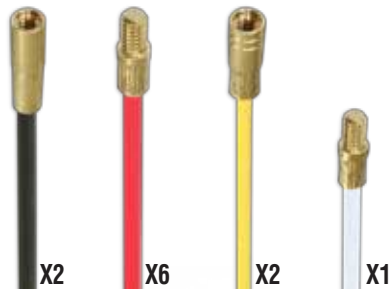

# Fish Rod Sets

Deluxe and Mega Fish Rod sets feature splinter resistant rods in a variety of flexibilities plus an extensive range of attachments for all of your wire pulling needs.

## MEGA

**34 PIECES**

- Route
- Retrieve
- Illuminate
- Grip
- Glow
- 5 Flexibilities
- 52.5' total length

- Splinter resistant
- Crimped fittings for added strength & functionality
- 3X swivel rods in Mega Set accept twists in cable run
- AXM fittings on the end of each rod are mechanically crimped to carry a load of 550 lbs (250 kg).

**Do Not Overbend!**

## DELUXE

**19 PIECES**

- Route
- Retrieve
- Illuminate
- 4 Flexibilities
- 33' total length

Cat. No.	UPC 0-92644+	Description	Total Rod Length	Number of Pieces	Flexibilities	Attachments
SRS56980	56980-7	Deluxe Fish Rod Set	33' (10 m)	19	4	7
SRS56981	56981-4	Mega Fish Rod Set	52.5' (16 m)	34	5	15