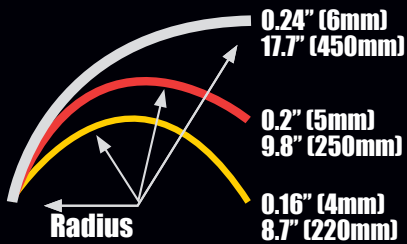

## MEGA

**34 PIECES**

- Route
- Retrieve
- Illuminate
- Grip
- Glow
- 5 Flexibilities
- 52.5' total length

- Splinter resistant
- Crimped fittings for added strength & functionality
- 3X swivel rods in Mega Set accept twists in cable run
- AXM fittings on the end of each rod are mechanically crimped to carry a load of 550 lbs (250 kg).