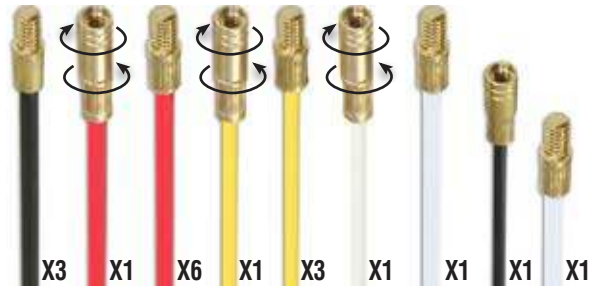

# SUPER ROD SERIES FISH ROD SETS

The perfect choice for routing cable

# Fish Rod Sets

Deluxe and Mega Fish Rod sets feature splinter resistant rods in a variety of flexibilities plus an extensive range of attachments for all of your wire pulling needs.

## MEGA

**34 PIECES**

- Route
- Retrieve
- Illuminate
- Grip
- Glow
- 5 Flexibilities
- 52.5' total length

- Splinter resistant
- Crimped fittings for added strength & functionality
- 3X swivel rods in Mega Set accept twists in cable run
- AXM fittings on the end of each rod are mechanically crimped to carry a load of 550 lbs (250 kg).

## DELUXE

**19 PIECES**

- Route
- Retrieve
- Illuminate
- 4 Flexibilities
- 33' total length

Cat. No.	UPC 0-92644+	Description	Total Rod Length	Number of Pieces	Flexibilities	Attachments
SRS56980	56980-7	Deluxe Fish Rod Set	33' (10 m)	19	4	7
SRS56981	56981-4	Mega Fish Rod Set	52.5' (16 m)	34	5	15