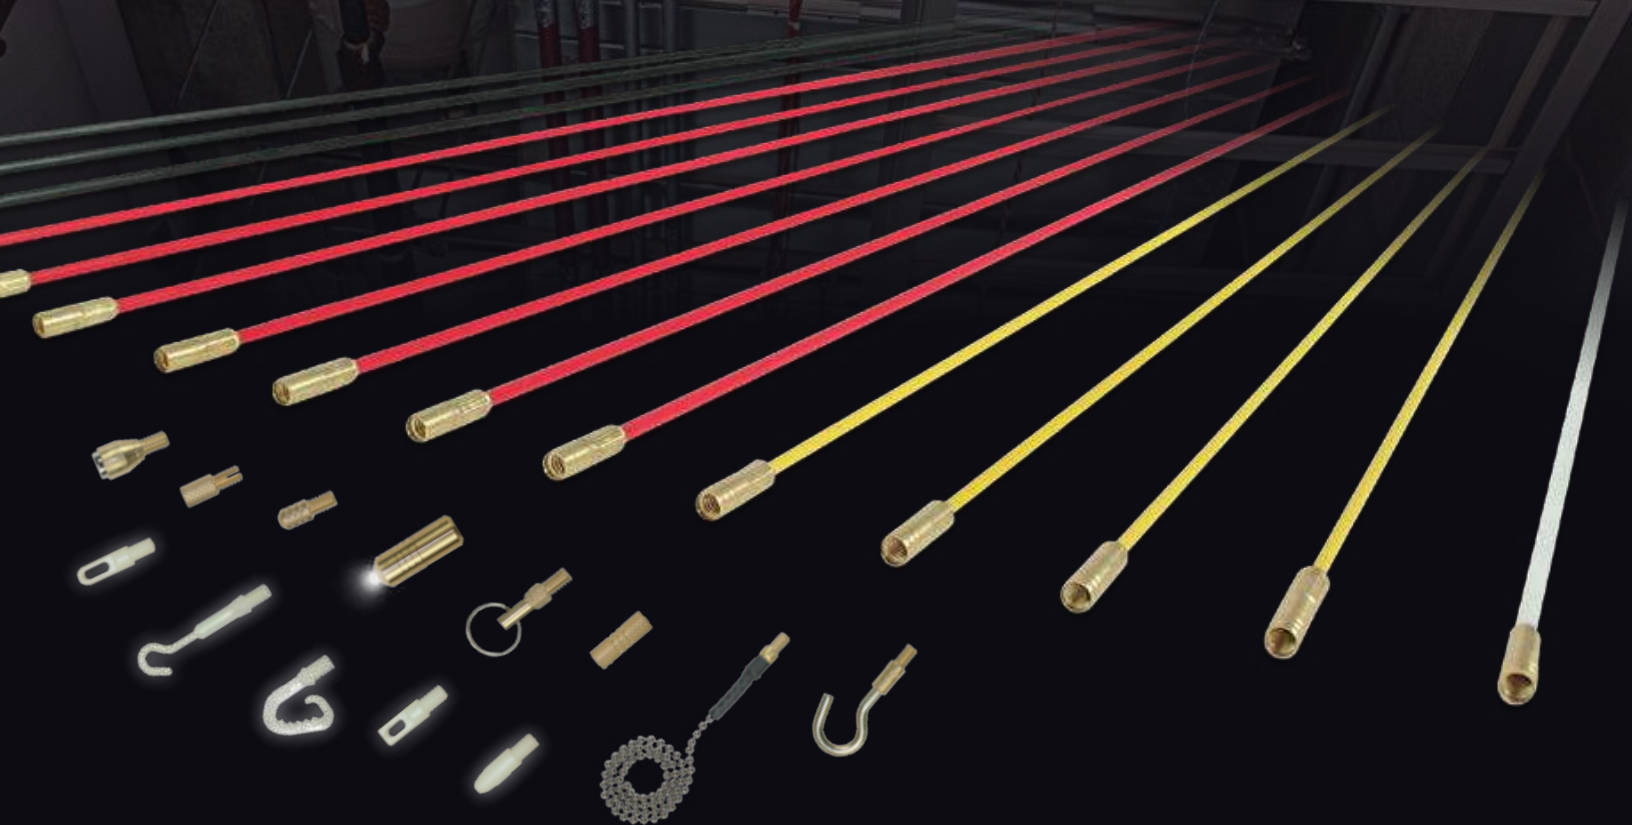

# SUPER ROD SERIES FISH ROD SETS

The perfect choice for routing cable

# Fish Rod Sets

Deluxe and Mega Fish Rod sets feature splinter resistant rods in a variety of flexibilities plus an extensive range of attachments for all of your wire pulling needs.

## MEGA

**34 PIECES**

- Route
- Retrieve
- Illuminate
- Grip
- Glow
- 5 Flexibilities
- 52.5' total length

- Splinter resistant
- Crimped fittings for added strength & functionality
- 3X swivel rods in Mega Set accept twists in cable run
- AXM fittings on the end of each rod are mechanically crimped to carry a load of 550 lbs (250 kg).

## DELUXE

**19 PIECES**

- Route
- Retrieve
- Illuminate
- 4 Flexibilities
- 33' total length

Cat. No.	UPC 0-92644+	Description	Total Rod Length	Number of Pieces	Flexibilities	Attachments
SRS56980	56980-7	Deluxe Fish Rod Set	33' (10 m)	19	4	7
SRS56981	56981-4	Mega Fish Rod Set	52.5' (16 m)	34	5	15