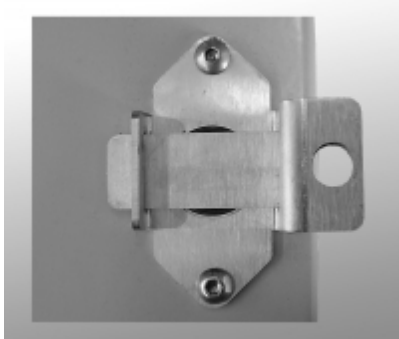

Quality Products. Service Excellence.

Padlock Adaptor

EJ Series

Features

- For use with Eclipse Junior (EJ) Series enclosures.
- Padlock adaptor fits directly over the slotted quarter turn preventing access.
- 2mm thick 14 gauge stainless steel.
- Stainless steel mounting hardware provided.
- Once installed, the bolts cannot be removed without the door open.
- Easy installed in the field.
- Padlock not included.
- Maintains UL/CSA Type 4, 4X rating.

Part No.

EJPA

Tags: **adapter, padlock, hardware, accessories, Eclipse Junior** *Data subject to change without notice*

© 2023. Hammond Manufacturing Ltd. All rights reserved.