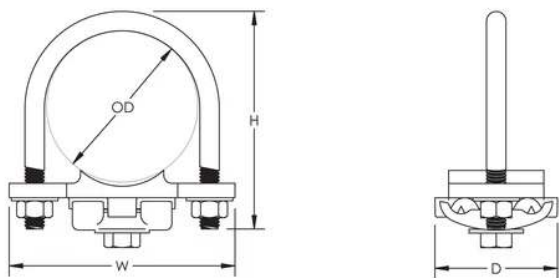

NOTCHED CAST U-BOLT PIPE CLAMP, BRASS, TINNED

CATALOG NUMBER

LPC571L

CERTIFICATIONS

FEATURES

Clamp for bonding of handrails and pipes to the lightning protection system

Notched hole makes assembly easy and eliminates loose hardware

Listed to UL® 96

PRODUCT ATTRIBUTES

Conductor Size, UL: Class 1 - Class 2 (4/0 Max)

Material: Brass

Finish: Tinned

Outer Diameter: 2" - 2 1/2"

Depth: 1.96"

Height: 3 1/2"

Width: 3.63"

Unit Weight: 0.83 lb

DIAGRAMS

WARNING

nVent products shall be installed and used only as indicated in nVent's product instruction sheets and training materials. Instruction sheets are available at www.nvent.com and from your nVent customer service representative. Improper installation, misuse, misapplication or other failure to completely follow nVent's instructions and warnings may cause product malfunction, property damage, serious bodily injury and death and/or void your warranty.