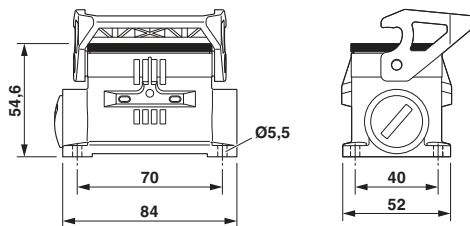

Box mounting bases B6, With single locking latch, Material: Die-cast aluminum, salt water resistant, Cable outlets: 2, lateral, Height: 54.6 mm, Cable gland: none, Gland: no, 2x M20, Standard

Why buy this product

Environmental Product Compliance

China RoHS	No hazardous substances above threshold values
------------	--

Dimensions

Height	54.6 mm
Width	52 mm
Length	84 mm

Ambient conditions

Degree of protection of housing (IP)	IP66
	IP69K (ISO 20653:2013-02, with suitable cable gland/suitable filler plug, for HC-EVO... / HC-STA... metal sleeve housing)
	IP67 (with suitable screw connection / filler plug)
Degree of protection of housing (NEMA)	4

Housing - HC-STA-B06-SLWS-2SSM20-ELC-AL - 1412821

Technical data

Ambient conditions

	4X
	12
Ambient temperature (operation)	-40 °C ... 125 °C

General

Note	For contact inserts HC-B6, BB10, DD24, M Tall housings for extra large wiring space
Size	B6
Housing type	Box mounting bases
Locking type	With single locking latch
No. of cable outlets	2
Cable exit	lateral
Screw connection	none
Type of the screw connection	2x M20
Housing material	Die-cast aluminum, salt water resistant
Housing surface material	Uncoated
Seal material	NBR, conductive
Material lock	PA
Assembly instructions	One opening is sealed with a plastic filler plug and can be opened using a screwdriver.

Drawings

Dimensional drawing

Dimensional drawing

Classifications

eCl@ss

eCl@ss 5.1	27143424
eCl@ss 6.0	27143423
eCl@ss 8.0	27440202

Housing - HC-STA-B06-SLWS-2SSM20-ELC-AL - 1412821

Classifications