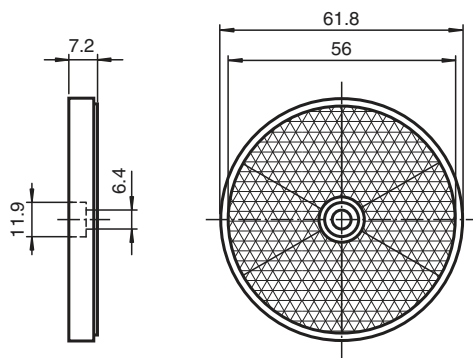

# Reflector REF-C60

- Mounting holes for simple installation

Reflector, round  $\varnothing$  61.8 mm, central mounting hole

## Dimensions

## Technical Data

<b>General specifications</b>	
Construction type	circular
<b>Ambient conditions</b>	
Ambient temperature	-20 ... 85 °C (-4 ... 185 °F)
<b>Mechanical specifications</b>	
Material	PMMA/ABS
Dimensions	Diameter: 61.8 mm
Mounting	mounting hole