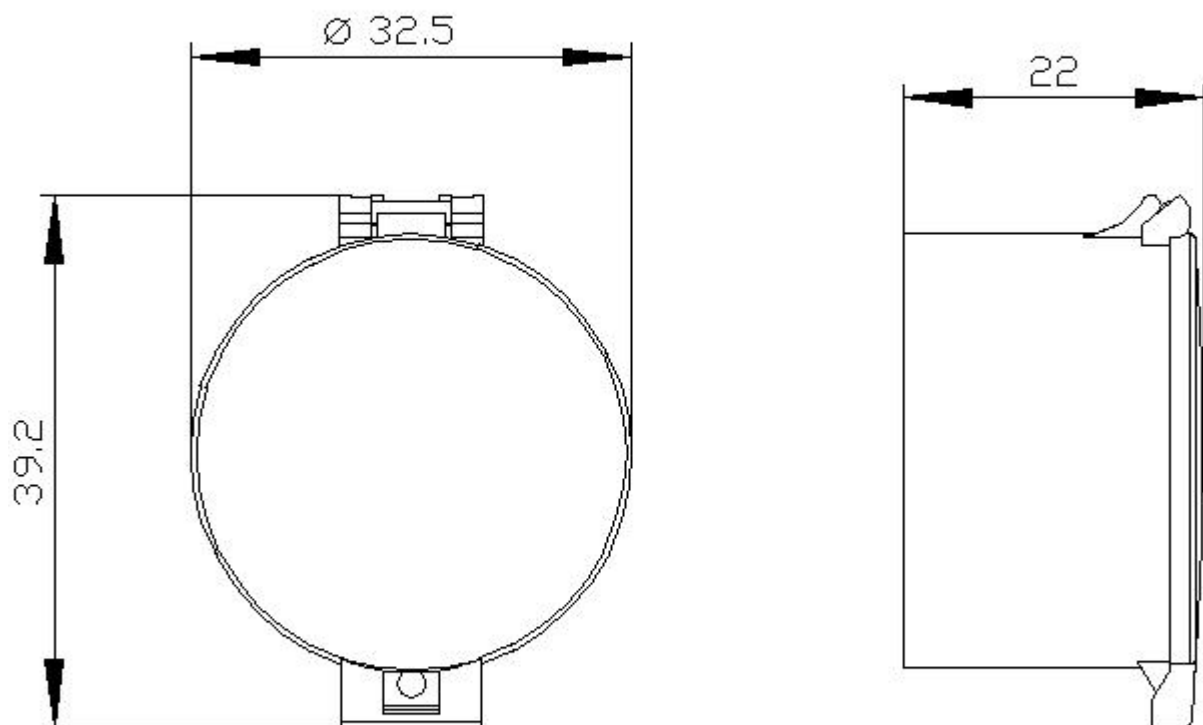

Further information

Information- and Downloadcenter (Catalogs, Brochures,...)

<https://www.siemens.com/ic10>

Industry Mall (Online ordering system)

<https://mall.industry.siemens.com/mall/en/en/Catalog/product?mlfb=3SU1900-0DA10-0AA0>

Cax online generator

<http://support.automation.siemens.com/WW/CAXorder/default.aspx?lang=en&mlfb=3SU1900-0DA10-0AA0>

Service&Support (Manuals, Certificates, Characteristics, FAQs,...)

<https://support.industry.siemens.com/cs/ww/en/ps/3SU1900-0DA10-0AA0>

Image database (product images, 2D dimension drawings, 3D models, device circuit diagrams, EPLAN macros, ...)

<http://www.automation.siemens.com/bilddb/cax_de.aspx?mlfb=3SU1900-0DA10-0AA0&lang=en>

last modified:

10/22/2020