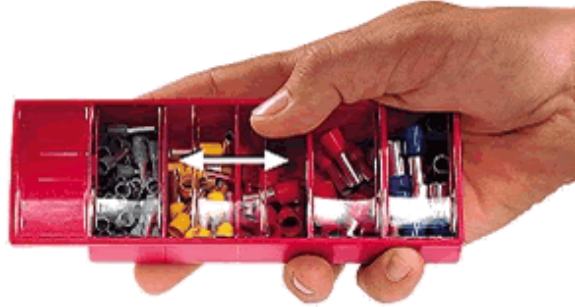

### Wire Ferrule Slide Box DIN 46228 Part 4

|                            | Size<br>mm <sup>2</sup> | AWG | Barrel<br>Length<br>(mm) | Part<br>Number | DIN<br>Quantity | Color Code<br>DIN | Part<br>Number | W<br>Quantity | Color Code<br>W |
|----------------------------|-------------------------|-----|--------------------------|----------------|-----------------|-------------------|----------------|---------------|-----------------|
| Insulated Wire<br>Ferrules | 0.50                    | 22  | 8                        | 1617050        | 50              | WHITE             | 1627050        | 50            | ORANGE          |
|                            | 0.75                    | 20  | 8                        |                | 100             | GREY              |                | 100           | WHITE           |
|                            | 1.00                    | 18  | 8                        |                | 100             | RED               |                | 100           | YELLOW          |
|                            | 1.50                    | 16  | 8                        |                | 100             | BLACK             |                | 100           | RED             |
|                            | 2.50                    | 14  | 8                        |                | 50              | BLUE              |                | 50            | BLUE            |
| Insulated Wire<br>Ferrules | 4.00                    | 12  | 10                       | 1617400        | 50              | GREY              | 1627400        | 50            | GREY            |
|                            | 6.00                    | 10  | 12                       |                | 20              | YELLOW            |                | 20            | BLACK           |
|                            | 10.00                   | 8   | 12                       |                | 20              | RED               |                | 20            | IVORY           |
|                            | 16.00                   | 6   | 12                       |                | 10              | BLUE              |                | 10            | GREEN           |
| Twin Wire Ferrules         | 0.50                    | 22  | 8                        | 1617050T       | 50              | WHITE             | 1627050T       | 50            | ORANGE          |
|                            | 0.75                    | 20  | 8                        |                | 50              | GREY              |                | 50            | WHITE           |
|                            | 1.00                    | 18  | 8                        |                | 50              | RED               |                | 50            | YELLOW          |
|                            | 1.50                    | 16  | 8                        |                | 50              | BLACK             |                | 50            | RED             |
|                            | 2.50                    | 14  | 10                       |                | 25              | BLUE              |                | 25            | BLUE            |