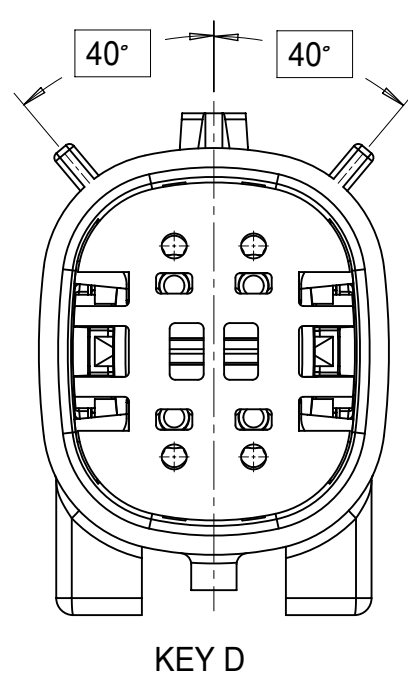

SHEET DESCRIPTION
CONFIGURATIONS

2X2 - STANDARD (STD)

2X2 - UL V0*

2X3 - STANDARD (STD)

2X3 - LENGTHENED

2X4 - STANDARD (STD)

2X6 - STANDARD (STD)

2X8 - STANDARD (STD)

2X10 - STANDARD (STD)

2X10 - UL V0*

UL V0 UNIQUE FEATURE
Partial1
SCALE 10:1

* MINOR GEOMETRY CHANGE THAN STANDARD CONFIGURATION.
SEE NOTE 2a FOR MORE INFORMATION

SYMBOLS	THIS DRAWING CONTAINS INFORMATION THAT IS PROPRIETARY TO MOLEX ELECTRONIC TECHNOLOGIES, LLC AND SHOULD NOT BE USED WITHOUT WRITTEN PERMISSION		CURRENT REV DESC:		molex
	DIMENSION UNITS	SCALE			
▽ = 0	mm	1.5:1	EC NO: 171650		MX150 BLADE DUAL ROW SEALED ASSEMBLY MAT SEAL
▽ = 0	GENERAL TOLERANCES (UNLESS SPECIFIED)		DRWN: PMANJUNATHAC 2018/01/03		
▽ = 0	ANGULAR TOL ± 1.0°		CHK'D: MVANSLAMBROU 2018/02/16		
▽ = 0	4 PLACES	±	APPR: MVANSLAMBROU 2018/02/16		PRODUCT CUSTOMER DRAWING
▽ = 0	3 PLACES	±	INITIAL REVISION:		
▽ = 0	2 PLACES	± 0.1	DRWN: APROFFITT 2014/04/28		DOCUMENT NUMBER
▽ = 0	1 PLACE	± 0.2	APPR: VKOSHY 2014/05/14		SD-33482-0001
⊠ = 0	0 PLACES	±	THIRD ANGLE PROJECTION		DOC TYPE DOC PART REVISION
■ = 0	DRAFT WHERE APPLICABLE MUST REMAIN WITHIN DIMENSIONS		DRAWING	SERIES	PSD 001 E2
▽ = 0			A1-SIZE	33482	MATERIAL NUMBER
					CUSTOMER
					GENERAL MARKET
					SHEET NUMBER
					2 OF 11

SHEET DESCRIPTION
KEY CONFIGURATIONS

2X2

2X3

2X4

THIS DRAWING CONTAINS INFORMATION THAT IS PROPRIETARY TO MOLEX ELECTRONIC TECHNOLOGIES, LLC AND SHOULD NOT BE USED WITHOUT WRITTEN PERMISSION

SYMBOLS	DIMENSION UNITS	SCALE
	mm	3:1
	GENERAL TOLERANCES (UNLESS SPECIFIED)	
	ANGULAR TOL ± 1.0°	
	4 PLACES	±
	3 PLACES	±
	2 PLACES	± 0.1
	1 PLACE	± 0.2
	0 PLACES	±
	DRAFT WHERE APPLICABLE MUST REMAIN WITHIN DIMENSIONS	