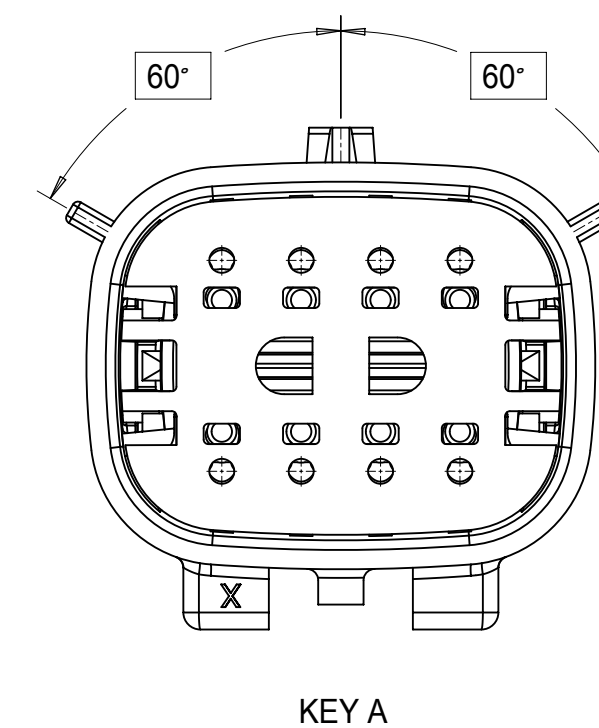

2X10 - STANDARD (STD)

2X10 - UL V0*

UL V0 UNIQUE FEATURE
Partial1
SCALE 10:1

* MINOR GEOMETRY CHANGE THAN STANDARD CONFIGURATION.
SEE NOTE 2a FOR MORE INFORMATION

SYMBOLS	THIS DRAWING CONTAINS INFORMATION THAT IS PROPRIETARY TO MOLEX ELECTRONIC TECHNOLOGIES, LLC AND SHOULD NOT BE USED WITHOUT WRITTEN PERMISSION		CURRENT REV DESC:		molex
	DIMENSION UNITS	SCALE			
▽ = 0	mm	1.5:1	EC NO: 171650		MX150 BLADE DUAL ROW SEALED ASSEMBLY MAT SEAL
▽ = 0	GENERAL TOLERANCES (UNLESS SPECIFIED)		DRWN: PMANJUNATHAC 2018/01/03		
▽ = 0	ANGULAR TOL ± 1.0°		CHK'D: MVANSLAMBROU 2018/02/16		
▽ = 0	4 PLACES	±	APPR: MVANSLAMBROU 2018/02/16		PRODUCT CUSTOMER DRAWING
▽ = 0	3 PLACES	±	INITIAL REVISION:		
▽ = 0	2 PLACES	± 0.1	DRWN: APROFFITT 2014/04/28		DOCUMENT NUMBER
▽ = 0	1 PLACE	± 0.2	APPR: VKOSHY 2014/05/14		SD-33482-0001
⊠ = 0	0 PLACES	±	THIRD ANGLE PROJECTION		DOC TYPE DOC PART REVISION
■ = 0	DRAFT WHERE APPLICABLE MUST REMAIN WITHIN DIMENSIONS		DRAWING	SERIES	PSD 001 E2
▽ = 0			A1-SIZE	33482	MATERIAL NUMBER
					CUSTOMER
					GENERAL MARKET
					SHEET NUMBER
					2 OF 11

SHEET DESCRIPTION
KEY CONFIGURATIONS

2X2

2X3

2X4

THIS DRAWING CONTAINS INFORMATION THAT IS PROPRIETARY TO MOLEX ELECTRONIC TECHNOLOGIES, LLC AND SHOULD NOT BE USED WITHOUT WRITTEN PERMISSION

SYMBOLS	DIMENSION UNITS	SCALE
	mm	3:1
	GENERAL TOLERANCES (UNLESS SPECIFIED)	
	ANGULAR TOL ± 1.0°	
	4 PLACES	±
	3 PLACES	±
	2 PLACES	± 0.1
	1 PLACE	± 0.2
	0 PLACES	±
	DRAFT WHERE APPLICABLE MUST REMAIN WITHIN DIMENSIONS	