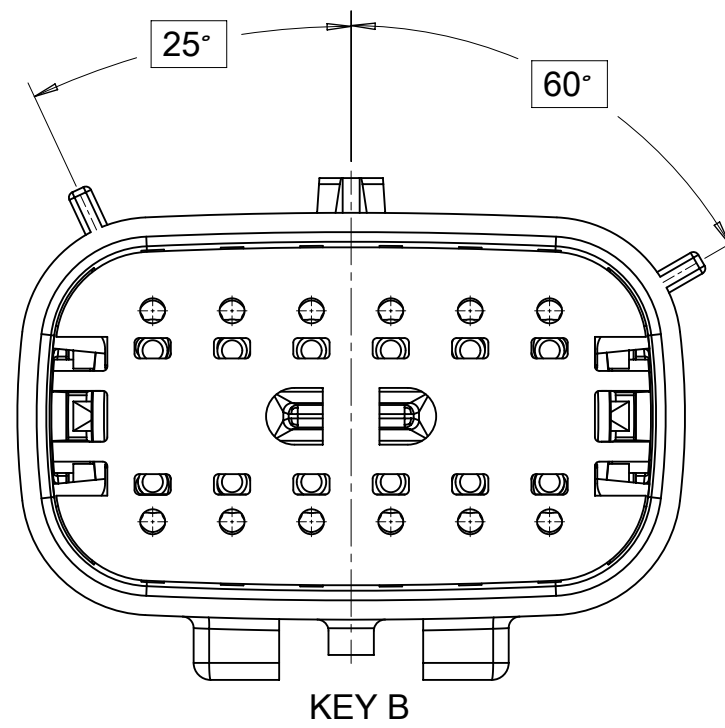

SHEET DESCRIPTION
KEY CONFIGURATIONS

2X2

2X3

2X4

THIS DRAWING CONTAINS INFORMATION THAT IS PROPRIETARY TO MOLEX ELECTRONIC TECHNOLOGIES, LLC AND SHOULD NOT BE USED WITHOUT WRITTEN PERMISSION

SYMBOLS	DIMENSION UNITS	SCALE
	mm	3:1
	GENERAL TOLERANCES (UNLESS SPECIFIED)	
	ANGULAR TOL ± 1.0°	
	4 PLACES	±
	3 PLACES	±
	2 PLACES	± 0.1
	1 PLACE	± 0.2
	0 PLACES	±
	DRAFT WHERE APPLICABLE MUST REMAIN WITHIN DIMENSIONS	

SHEET DESCRIPTION
KEY CONFIGURATIONS CONT.

2X6

KEY A

KEY B

KEY C

KEY D

2X8

KEY A