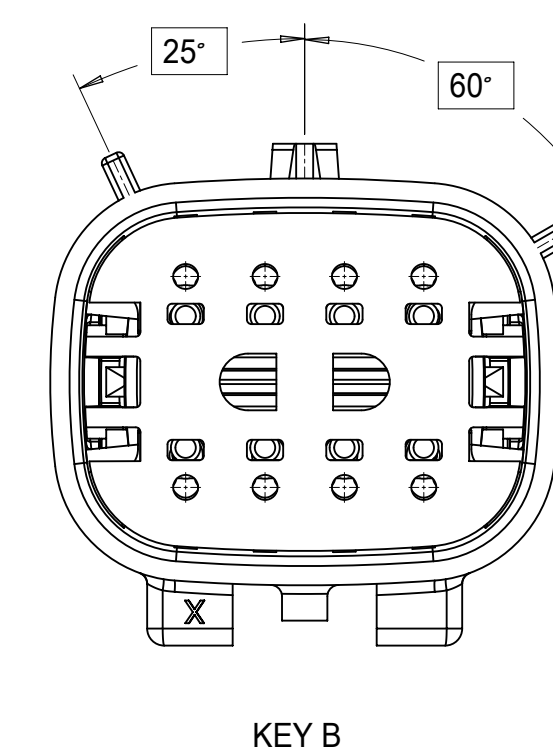

2X10 - STANDARD (STD)

2X10 - UL V0*

UL V0 UNIQUE FEATURE
Partial1
SCALE 10:1

* MINOR GEOMETRY CHANGE THAN STANDARD CONFIGURATION.
SEE NOTE 2a FOR MORE INFORMATION

SYMBOLS	THIS DRAWING CONTAINS INFORMATION THAT IS PROPRIETARY TO MOLEX ELECTRONIC TECHNOLOGIES, LLC AND SHOULD NOT BE USED WITHOUT WRITTEN PERMISSION		CURRENT REV DESC:		molex
	DIMENSION UNITS	SCALE			
▽ = 0	mm	1.5:1	EC NO: 171650		MX150 BLADE DUAL ROW SEALED ASSEMBLY MAT SEAL
▽ = 0	GENERAL TOLERANCES (UNLESS SPECIFIED)		DRWN: PMANJUNATHAC 2018/01/03		
▽ = 0	ANGULAR TOL ± 1.0°		CHK'D: MVANSLAMBROU 2018/02/16		
▽ = 0	4 PLACES	±	APPR: MVANSLAMBROU 2018/02/16		PRODUCT CUSTOMER DRAWING
▽ = 0	3 PLACES	±	INITIAL REVISION:		
▽ = 0	2 PLACES	± 0.1	DRWN: APROFFITT 2014/04/28		DOCUMENT NUMBER
▽ = 0	1 PLACE	± 0.2	APPR: VKOSHY 2014/05/14		SD-33482-0001
⊠ = 0	0 PLACES	±	THIRD ANGLE PROJECTION		DOC TYPE DOC PART REVISION
■ = 0	DRAFT WHERE APPLICABLE MUST REMAIN WITHIN DIMENSIONS		DRAWING	SERIES	PSD 001 E2
▽ = 0			A1-SIZE	33482	MATERIAL NUMBER
					CUSTOMER
					GENERAL MARKET
					SHEET NUMBER
					2 OF 11

SHEET DESCRIPTION
KEY CONFIGURATIONS

2X2

2X3

2X4

THIS DRAWING CONTAINS INFORMATION THAT IS PROPRIETARY TO MOLEX ELECTRONIC TECHNOLOGIES, LLC AND SHOULD NOT BE USED WITHOUT WRITTEN PERMISSION

SYMBOLS	DIMENSION UNITS	SCALE
	mm	3:1
	GENERAL TOLERANCES (UNLESS SPECIFIED)	
	ANGULAR TOL ± 1.0°	
	4 PLACES	±
	3 PLACES	±
	2 PLACES	± 0.1
	1 PLACE	± 0.2
	0 PLACES	±
	DRAFT WHERE APPLICABLE MUST REMAIN WITHIN DIMENSIONS	