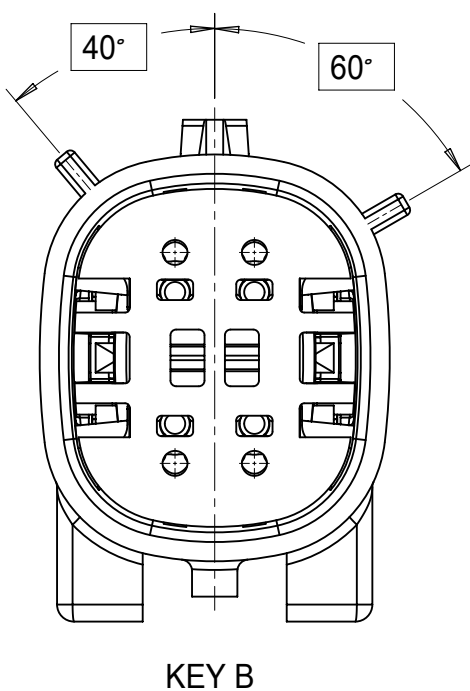

SHEET DESCRIPTION
CONFIGURATIONS

2X2 - STANDARD (STD)

2X2 - UL V0*

2X3 - STANDARD (STD)

2X3 - LENGTHENED

2X4 - STANDARD (STD)

2X6 - STANDARD (STD)

2X8 - STANDARD (STD)

2X10 - STANDARD (STD)

2X10 - UL V0*

UL V0 UNIQUE FEATURE
Partial1
SCALE 10:1

* MINOR GEOMETRY CHANGE THAN STANDARD CONFIGURATION.
SEE NOTE 2a FOR MORE INFORMATION

SYMBOLS	THIS DRAWING CONTAINS INFORMATION THAT IS PROPRIETARY TO MOLEX ELECTRONIC TECHNOLOGIES, LLC AND SHOULD NOT BE USED WITHOUT WRITTEN PERMISSION		CURRENT REV DESC:		molex
	DIMENSION UNITS	SCALE			
▽ = 0	mm	1.5:1	EC NO: 171650		MX150 BLADE DUAL ROW SEALED ASSEMBLY MAT SEAL
▽ = 0	GENERAL TOLERANCES (UNLESS SPECIFIED)		DRWN: PMANJUNATHAC 2018/01/03		
▽ = 0	ANGULAR TOL ± 1.0°		CHK'D: MVANSLAMBROU 2018/02/16		
▽ = 0	4 PLACES	±	APPR: MVANSLAMBROU 2018/02/16		PRODUCT CUSTOMER DRAWING
▽ = 0	3 PLACES	±	INITIAL REVISION:		
▽ = 0	2 PLACES	± 0.1	DRWN: APROFFITT 2014/04/28		DOCUMENT NUMBER
▽ = 0	1 PLACE	± 0.2	APPR: VKOSHY 2014/05/14		SD-33482-0001
⊠ = 0	0 PLACES	±	THIRD ANGLE PROJECTION		DOC TYPE DOC PART REVISION
■ = 0	DRAFT WHERE APPLICABLE MUST REMAIN WITHIN DIMENSIONS		DRAWING	SERIES	PSD 001 E2
▽ = 0			A1-SIZE	33482	MATERIAL NUMBER
					CUSTOMER
					GENERAL MARKET
					SHEET NUMBER
					2 OF 11

SHEET DESCRIPTION
KEY CONFIGURATIONS

2X2

2X3

2X4

THIS DRAWING CONTAINS INFORMATION THAT IS PROPRIETARY TO MOLEX ELECTRONIC TECHNOLOGIES, LLC AND SHOULD NOT BE USED WITHOUT WRITTEN PERMISSION

SYMBOLS	DIMENSION UNITS	SCALE
	mm	3:1
	GENERAL TOLERANCES (UNLESS SPECIFIED)	
	ANGULAR TOL ± 1.0°	
	4 PLACES	±
	3 PLACES	±
	2 PLACES	± 0.1
	1 PLACE	± 0.2
	0 PLACES	±
	DRAFT WHERE APPLICABLE MUST REMAIN WITHIN DIMENSIONS	