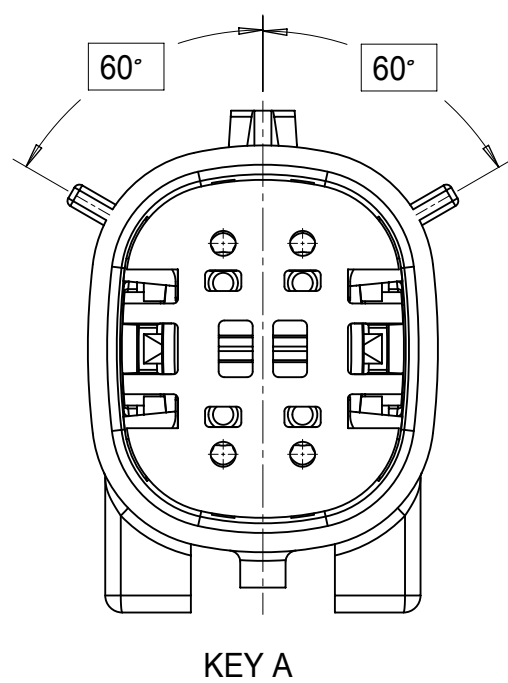

SHEET DESCRIPTION
CONFIGURATIONS

2X2 - STANDARD (STD)

2X2 - UL V0*

2X3 - STANDARD (STD)

2X3 - LENGTHENED

2X4 - STANDARD (STD)

2X6 - STANDARD (STD)

2X8 - STANDARD (STD)

2X10 - STANDARD (STD)

2X10 - UL V0*

UL V0 UNIQUE FEATURE
Partial1
SCALE 10:1

* MINOR GEOMETRY CHANGE THAN STANDARD CONFIGURATION.
SEE NOTE 2a FOR MORE INFORMATION

SYMBOLS	THIS DRAWING CONTAINS INFORMATION THAT IS PROPRIETARY TO MOLEX ELECTRONIC TECHNOLOGIES, LLC AND SHOULD NOT BE USED WITHOUT WRITTEN PERMISSION		CURRENT REV DESC:		molex
	DIMENSION UNITS	SCALE			
▽ = 0	mm	1.5:1	EC NO: 171650		MX150 BLADE DUAL ROW SEALED ASSEMBLY MAT SEAL
▽ = 0	GENERAL TOLERANCES (UNLESS SPECIFIED)		DRWN: PMANJUNATHAC 2018/01/03		
▽ = 0	ANGULAR TOL ± 1.0°		CHK'D: MVANSLAMBROU 2018/02/16		
▽ = 0	4 PLACES	±	APPR: MVANSLAMBROU 2018/02/16		PRODUCT CUSTOMER DRAWING
▽ = 0	3 PLACES	±	INITIAL REVISION:		
▽ = 0	2 PLACES	± 0.1	DRWN: APROFFITT 2014/04/28		DOCUMENT NUMBER
▽ = 0	1 PLACE	± 0.2	APPR: VKOSHY 2014/05/14		SD-33482-0001
⊠ = 0	0 PLACES	±	THIRD ANGLE PROJECTION		DOC TYPE DOC PART REVISION
■ = 0	DRAFT WHERE APPLICABLE MUST REMAIN WITHIN DIMENSIONS		DRAWING	SERIES	PSD 001 E2
▽ = 0			A1-SIZE	33482	MATERIAL NUMBER
					CUSTOMER
					GENERAL MARKET
					SHEET NUMBER
					2 OF 11

SHEET DESCRIPTION
KEY CONFIGURATIONS

2X2

2X3

2X4

THIS DRAWING CONTAINS INFORMATION THAT IS PROPRIETARY TO MOLEX ELECTRONIC TECHNOLOGIES, LLC AND SHOULD NOT BE USED WITHOUT WRITTEN PERMISSION

SYMBOLS	DIMENSION UNITS	SCALE
	mm	3:1
	GENERAL TOLERANCES (UNLESS SPECIFIED)	
	ANGULAR TOL ± 1.0°	
	4 PLACES	±
	3 PLACES	±
	2 PLACES	± 0.1
	1 PLACE	± 0.2
	0 PLACES	±
	DRAFT WHERE APPLICABLE MUST REMAIN WITHIN DIMENSIONS	