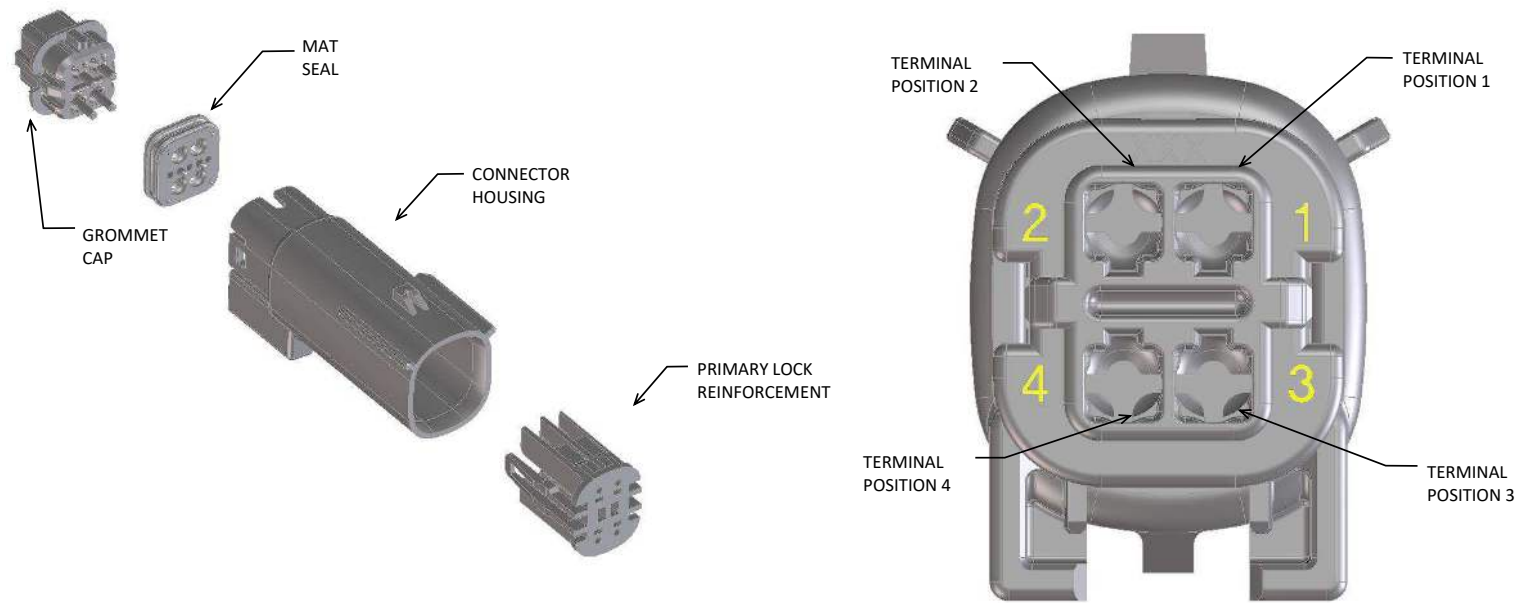

**MX150 2X2 BLADE SEALED ASSEMBLY MAT SEAL
BOM AND PIN OUT SHEET**

ABBREVIATION	DESCRIPTION	COLOR	MATERIAL
A-BLK	HOUSING, KEYING OPTION A	BLACK	SPS/NYLON GF20
B-LG	HOUSING, KEYING OPTION B	LIGHT GRAY	SPS/NYLON GF20
C-BR	HOUSING, KEYING OPTION C	BROWN	SPS/NYLON GF20
D-GR	HOUSING, KEYING OPTION D	GREEN	SPS/NYLON GF20
C-DG	HOUSING, KEYING OPTION C	DARK GRAY	SPS/NYLON GF20
D-SG	HOUSING, KEYING OPTION D	STONE GRAY	SPS/NYLON GF20
A-YW	HOUSING, KEYING OPTION A	YELLOW	SPS/NYLON GF20
GCP	GROMMET CAP (PLUGGED)	BLACK	SPS/NYLON GF20
GCO	GROMMET CAP (OPEN)	BLACK	SPS/NYLON GF20
PLR	PLR	NATURAL	SPS/NYLON GF20
M	MAT SEAL	ROYAL BLUE	INHERENTLY LUBRICATED SILICONE

FOR ADDITIONAL INFORMATION SEE SD-33482-0001