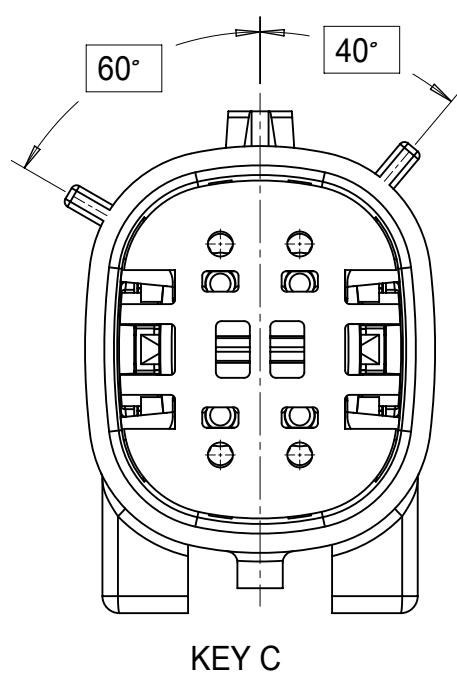

SHEET DESCRIPTION
CONFIGURATIONS

2X2 - STANDARD (STD)

2X2 - UL V0*

2X3 - STANDARD (STD)

2X3 - LENGTHENED

2X4 - STANDARD (STD)

2X6 - STANDARD (STD)

2X8 - STANDARD (STD)

2X10 - STANDARD (STD)

2X10 - UL V0*

UL V0 UNIQUE FEATURE
Partial1
SCALE 10:1

* MINOR GEOMETRY CHANGE THAN STANDARD CONFIGURATION.
SEE NOTE 2a FOR MORE INFORMATION

SYMBOLS	THIS DRAWING CONTAINS INFORMATION THAT IS PROPRIETARY TO MOLEX ELECTRONIC TECHNOLOGIES, LLC AND SHOULD NOT BE USED WITHOUT WRITTEN PERMISSION		CURRENT REV DESC:		molex
	DIMENSION UNITS	SCALE			
▽ = 0	mm	1.5:1	EC NO: 171650		MX150 BLADE DUAL ROW SEALED ASSEMBLY MAT SEAL
▽ = 0	GENERAL TOLERANCES (UNLESS SPECIFIED)		DRWN: PMANJUNATHAC 2018/01/03		
▽ = 0	ANGULAR TOL ± 1.0°		CHK'D: MVANSLAMBROU 2018/02/16		
▽ = 0	4 PLACES	±	APPR: MVANSLAMBROU 2018/02/16		PRODUCT CUSTOMER DRAWING
▽ = 0	3 PLACES	±	INITIAL REVISION:		
▽ = 0	2 PLACES	± 0.1	DRWN: APROFFITT 2014/04/28		DOCUMENT NUMBER
▽ = 0	1 PLACE	± 0.2	APPR: VKOSHY 2014/05/14		SD-33482-0001
⊠ = 0	0 PLACES	±	THIRD ANGLE PROJECTION		DOC TYPE DOC PART REVISION
■ = 0	DRAFT WHERE APPLICABLE MUST REMAIN WITHIN DIMENSIONS		DRAWING	SERIES	PSD 001 E2
▽ = 0			A1-SIZE	33482	MATERIAL NUMBER
					CUSTOMER
					GENERAL MARKET
					SHEET NUMBER
					2 OF 11

SHEET DESCRIPTION
KEY CONFIGURATIONS

2X2

2X3

2X4

THIS DRAWING CONTAINS INFORMATION THAT IS PROPRIETARY TO MOLEX ELECTRONIC TECHNOLOGIES, LLC AND SHOULD NOT BE USED WITHOUT WRITTEN PERMISSION

SYMBOLS	DIMENSION UNITS	SCALE
	mm	3:1
	GENERAL TOLERANCES (UNLESS SPECIFIED)	
	ANGULAR TOL ± 1.0°	
	4 PLACES	±
	3 PLACES	±
	2 PLACES	± 0.1
	1 PLACE	± 0.2
	0 PLACES	±
	DRAFT WHERE APPLICABLE MUST REMAIN WITHIN DIMENSIONS	