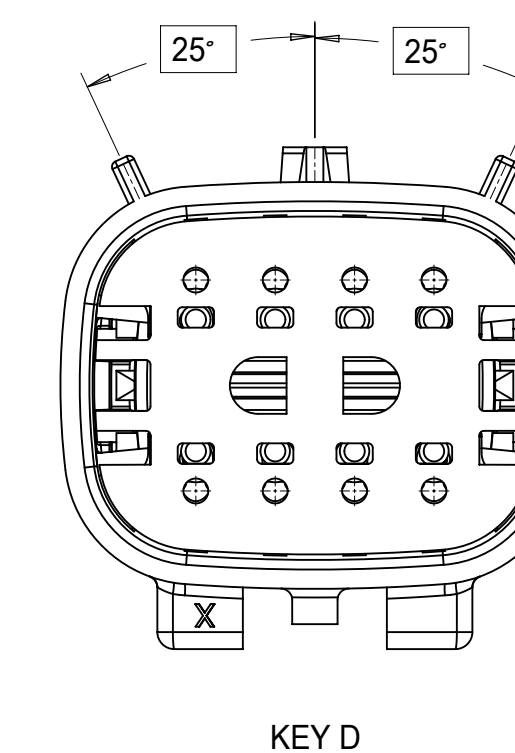

SHEET DESCRIPTION
CONFIGURATIONS

2X2 - STANDARD (STD)

2X2 - UL V0*

2X3 - STANDARD (STD)

2X3 - LENGTHENED

2X4 - STANDARD (STD)

2X6 - STANDARD (STD)

2X8 - STANDARD (STD)

2X10 - STANDARD (STD)

2X10 - UL V0*

UL V0 UNIQUE FEATURE
Partial1
SCALE 10:1

* MINOR GEOMETRY CHANGE THAN STANDARD CONFIGURATION.
SEE NOTE 2a FOR MORE INFORMATION

SYMBOLS	THIS DRAWING CONTAINS INFORMATION THAT IS PROPRIETARY TO MOLEX ELECTRONIC TECHNOLOGIES, LLC AND SHOULD NOT BE USED WITHOUT WRITTEN PERMISSION		CURRENT REV DESC:		molex
	DIMENSION UNITS	SCALE			
▽ = 0	mm	1.5:1	EC NO: 171650		MX150 BLADE DUAL ROW SEALED ASSEMBLY MAT SEAL
▽ = 0	GENERAL TOLERANCES (UNLESS SPECIFIED)		DRWN: PMANJUNATHAC 2018/01/03		
▽ = 0	ANGULAR TOL ± 1.0°		CHK'D: MVANSLAMBROU 2018/02/16		
▽ = 0	4 PLACES	±	APPR: MVANSLAMBROU 2018/02/16		PRODUCT CUSTOMER DRAWING
▽ = 0	3 PLACES	±	INITIAL REVISION:		
▽ = 0	2 PLACES	± 0.1	DRWN: APROFFITT 2014/04/28		DOCUMENT NUMBER
▽ = 0	1 PLACE	± 0.2	APPR: VKOSHY 2014/05/14		SD-33482-0001
⊠ = 0	0 PLACES	±	THIRD ANGLE PROJECTION		DOC TYPE DOC PART REVISION
■ = 0	DRAFT WHERE APPLICABLE MUST REMAIN WITHIN DIMENSIONS		DRAWING	SERIES	PSD 001 E2
▽ = 0			A1-SIZE	33482	MATERIAL NUMBER
					CUSTOMER
					GENERAL MARKET
					SHEET NUMBER
					2 OF 11

SHEET DESCRIPTION
KEY CONFIGURATIONS

2X2

2X3

2X4

THIS DRAWING CONTAINS INFORMATION THAT IS PROPRIETARY TO MOLEX ELECTRONIC TECHNOLOGIES, LLC AND SHOULD NOT BE USED WITHOUT WRITTEN PERMISSION

SYMBOLS	DIMENSION UNITS	SCALE
	mm	3:1
	GENERAL TOLERANCES (UNLESS SPECIFIED)	
	ANGULAR TOL ± 1.0°	
	4 PLACES	±
	3 PLACES	±
	2 PLACES	± 0.1
	1 PLACE	± 0.2
	0 PLACES	±
	DRAFT WHERE APPLICABLE MUST REMAIN WITHIN DIMENSIONS	

SHEET DESCRIPTION
KEY CONFIGURATIONS CONT.

2X6

KEY A

KEY B

KEY C

KEY D

2X8

KEY A