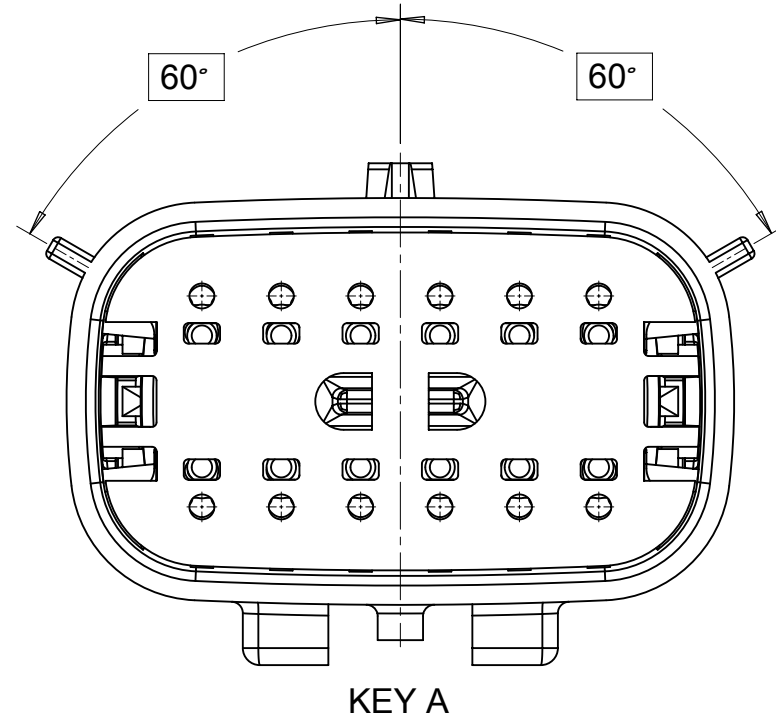

SHEET DESCRIPTION
KEY CONFIGURATIONS

2X2

2X3

2X4

THIS DRAWING CONTAINS INFORMATION THAT IS PROPRIETARY TO MOLEX ELECTRONIC TECHNOLOGIES, LLC AND SHOULD NOT BE USED WITHOUT WRITTEN PERMISSION

SYMBOLS	DIMENSION UNITS	SCALE
	mm	3:1
	GENERAL TOLERANCES (UNLESS SPECIFIED)	
	ANGULAR TOL ± 1.0°	
	4 PLACES	±
	3 PLACES	±
	2 PLACES	± 0.1
	1 PLACE	± 0.2
	0 PLACES	±
	DRAFT WHERE APPLICABLE MUST REMAIN WITHIN DIMENSIONS	

SHEET DESCRIPTION
KEY CONFIGURATIONS CONT.

2X6

KEY A

KEY B

KEY C

KEY D

2X8

KEY A