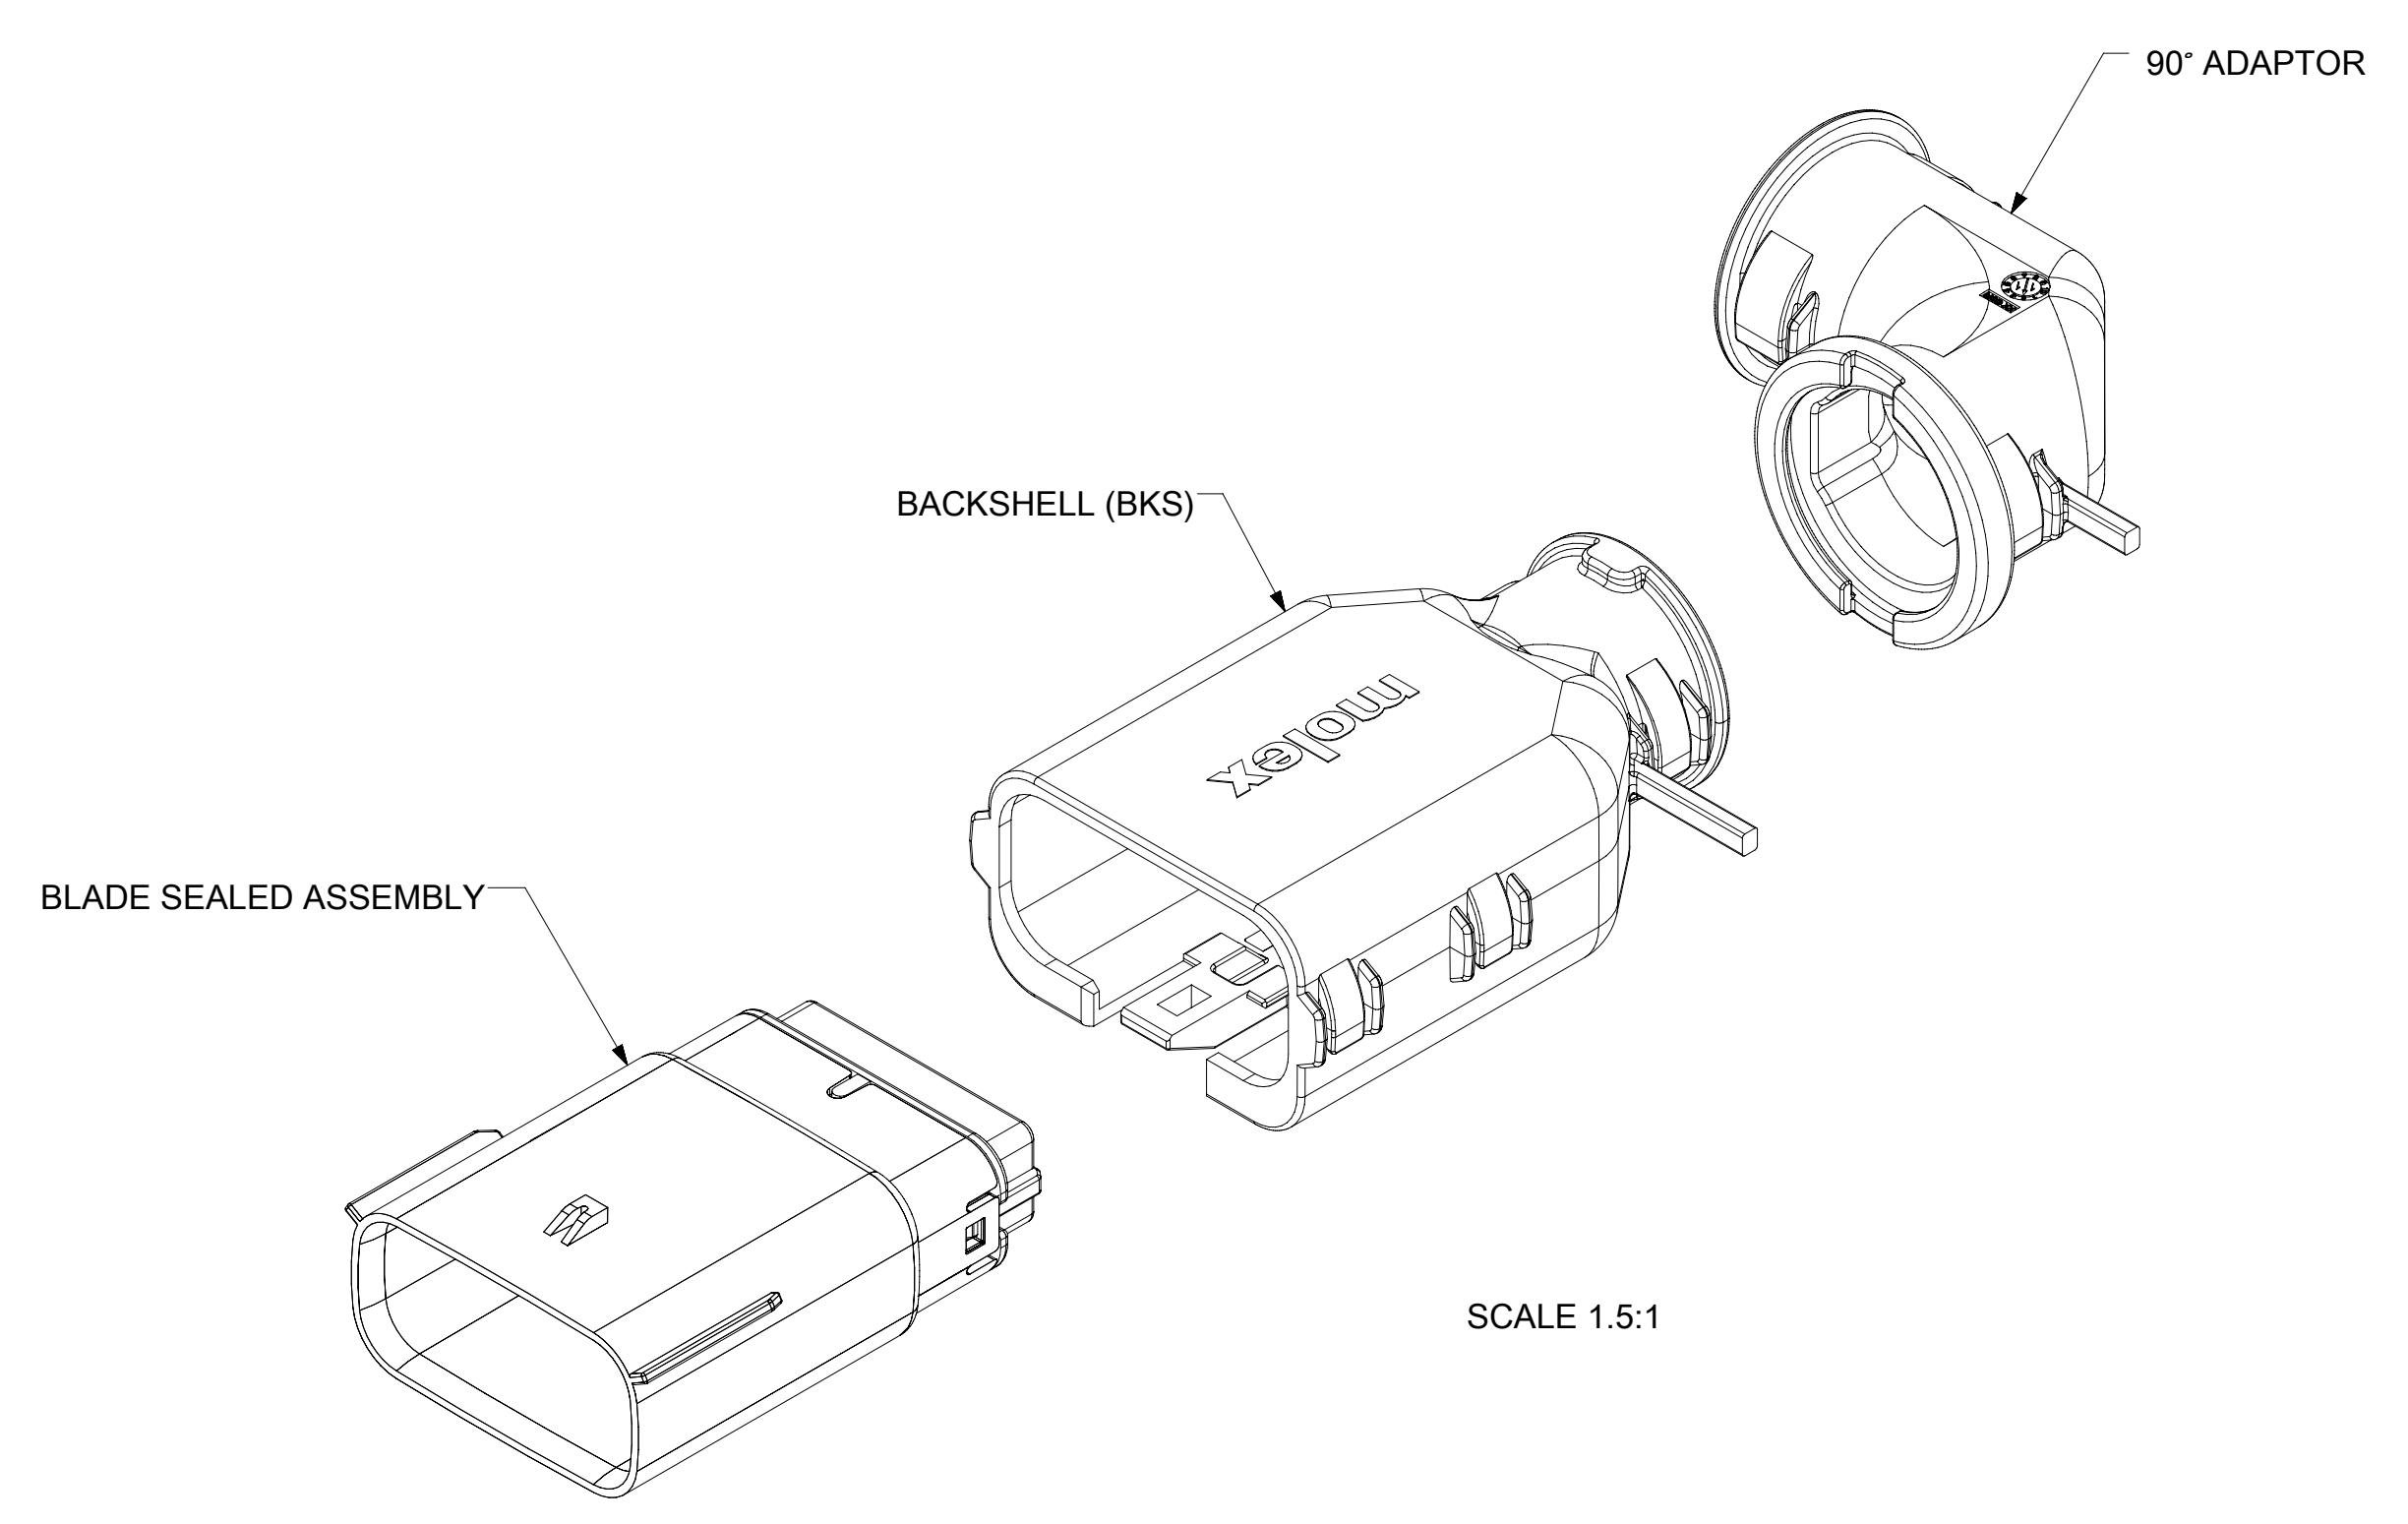

SYMBOLS = 0 = 0 = 0 = 0 = 0 = 0 = 0 = 0 = 0 = 0	THIS DRAWING CONTAINS INFORMATION THAT IS PROPRIETARY TO MOLEX ELECTRONIC TECHNOLOGIES, LLC AND SHOULD NOT BE USED WITHOUT WRITTEN PERMISSION		DIMENSION UNITS mm		SCALE 1.5:1		CURRENT REV DESC: EC NO: 171650 DRWN: PMANJUNATHAC 2018/01/03 CHK'D: MVANSLAMBROU 2018/02/16 APPR: MVANSLAMBROU 2018/02/16		 MX150 BLADE DUAL ROW SEALED ASSEMBLY MAT SEAL		
	GENERAL TOLERANCES (UNLESS SPECIFIED) ANGULAR TOL ± 1.0°		4 PLACES ± 3 PLACES ± 2 PLACES ± 0.1 1 PLACE ± 0.2 0 PLACES ±		INITIAL REVISION: DRWN: APROFFITT 2014/04/28 APPR: VKOSHY 2014/05/14		PRODUCT CUSTOMER DRAWING				
DRAFT WHERE APPLICABLE MUST REMAIN WITHIN DIMENSIONS		THIRD ANGLE PROJECTION		DRAWING A1-SIZE		SERIES 33482		DOCUMENT NUMBER SD-33482-0001		DOC TYPE | DOC PART | REVISION PSD | 001 | E2	
MATERIAL NUMBER		CUSTOMER		SHEET NUMBER		GENERAL MARKET		7 OF 11