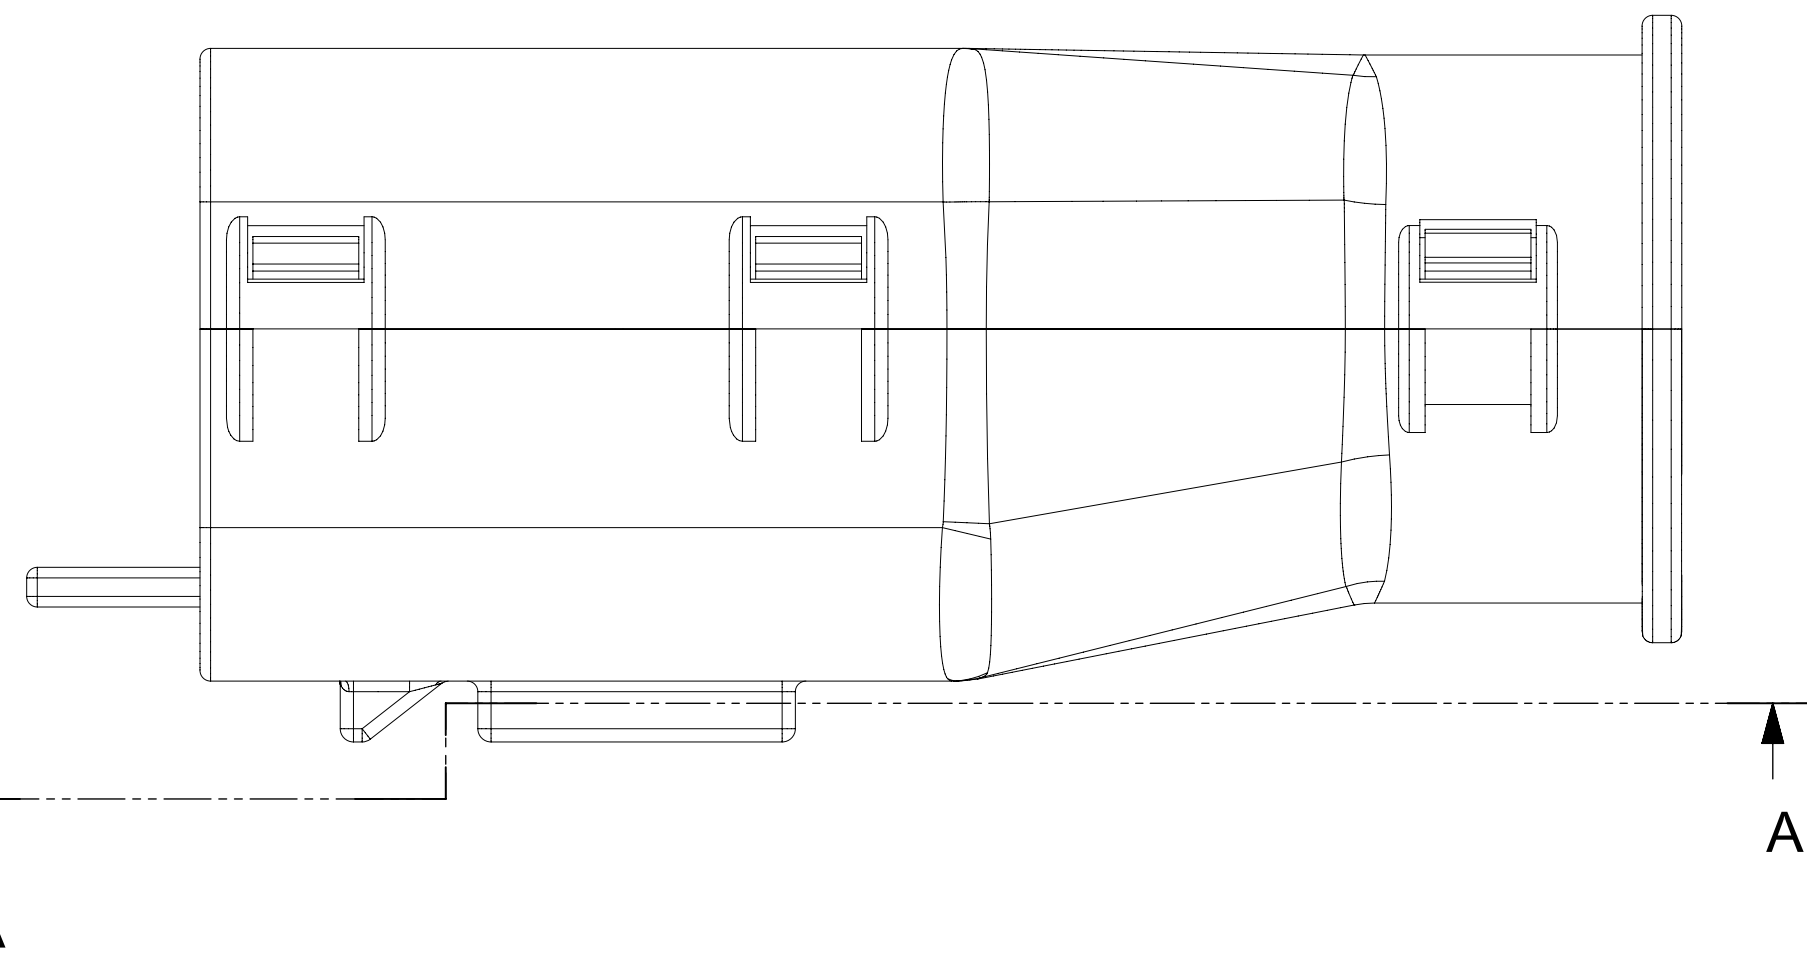

SECTION A-A