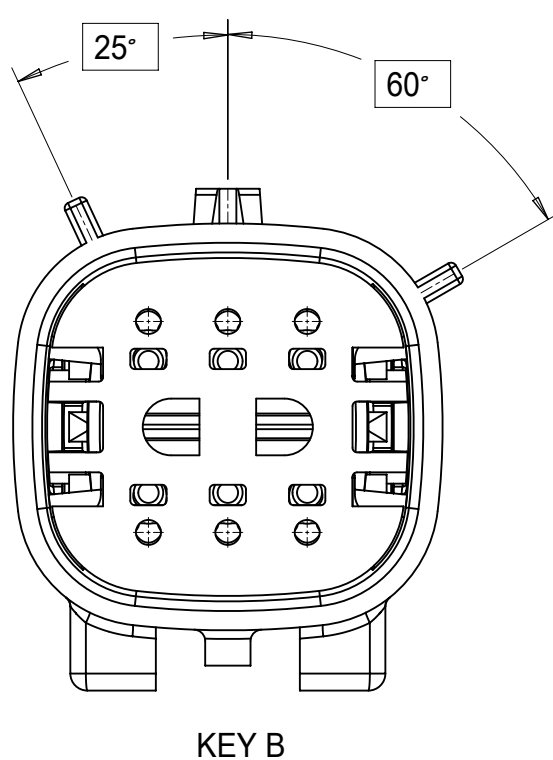

SHEET DESCRIPTION
CONFIGURATIONS

2X2 - STANDARD (STD)

2X2 - UL V0*

2X3 - STANDARD (STD)

2X3 - LENGTHENED

2X4 - STANDARD (STD)

2X6 - STANDARD (STD)

2X8 - STANDARD (STD)

2X10 - STANDARD (STD)

2X10 - UL V0*

UL V0 UNIQUE FEATURE
Partial1
SCALE 10:1

* MINOR GEOMETRY CHANGE THAN STANDARD CONFIGURATION.
SEE NOTE 2a FOR MORE INFORMATION

SYMBOLS	THIS DRAWING CONTAINS INFORMATION THAT IS PROPRIETARY TO MOLEX ELECTRONIC TECHNOLOGIES, LLC AND SHOULD NOT BE USED WITHOUT WRITTEN PERMISSION		CURRENT REV DESC:		molex
	DIMENSION UNITS	SCALE			
▽ = 0	mm	1.5:1	EC NO: 171650		MX150 BLADE DUAL ROW SEALED ASSEMBLY MAT SEAL
▽ = 0	GENERAL TOLERANCES (UNLESS SPECIFIED)		DRWN: PMANJUNATHAC 2018/01/03		
▽ = 0	ANGULAR TOL ± 1.0°		CHK'D: MVANSLAMBROU 2018/02/16		
▽ = 0	4 PLACES	±	APPR: MVANSLAMBROU 2018/02/16		PRODUCT CUSTOMER DRAWING
▽ = 0	3 PLACES	±	INITIAL REVISION:		
▽ = 0	2 PLACES	± 0.1	DRWN: APROFFITT 2014/04/28		DOCUMENT NUMBER
▽ = 0	1 PLACE	± 0.2	APPR: VKOSHY 2014/05/14		SD-33482-0001
⊠ = 0	0 PLACES	±	THIRD ANGLE PROJECTION		DOC TYPE DOC PART REVISION
■ = 0	DRAFT WHERE APPLICABLE MUST REMAIN WITHIN DIMENSIONS		DRAWING	SERIES	PSD 001 E2
▽ = 0			A1-SIZE	33482	MATERIAL NUMBER
					CUSTOMER
					GENERAL MARKET
					SHEET NUMBER
					2 OF 11

SHEET DESCRIPTION
KEY CONFIGURATIONS

2X2

2X3

2X4

THIS DRAWING CONTAINS INFORMATION THAT IS PROPRIETARY TO MOLEX ELECTRONIC TECHNOLOGIES, LLC AND SHOULD NOT BE USED WITHOUT WRITTEN PERMISSION

SYMBOLS	DIMENSION UNITS	SCALE
	mm	3:1
	GENERAL TOLERANCES (UNLESS SPECIFIED)	
	ANGULAR TOL ± 1.0°	
	4 PLACES	±
	3 PLACES	±
	2 PLACES	± 0.1
	1 PLACE	± 0.2
	0 PLACES	±
	DRAFT WHERE APPLICABLE MUST REMAIN WITHIN DIMENSIONS	