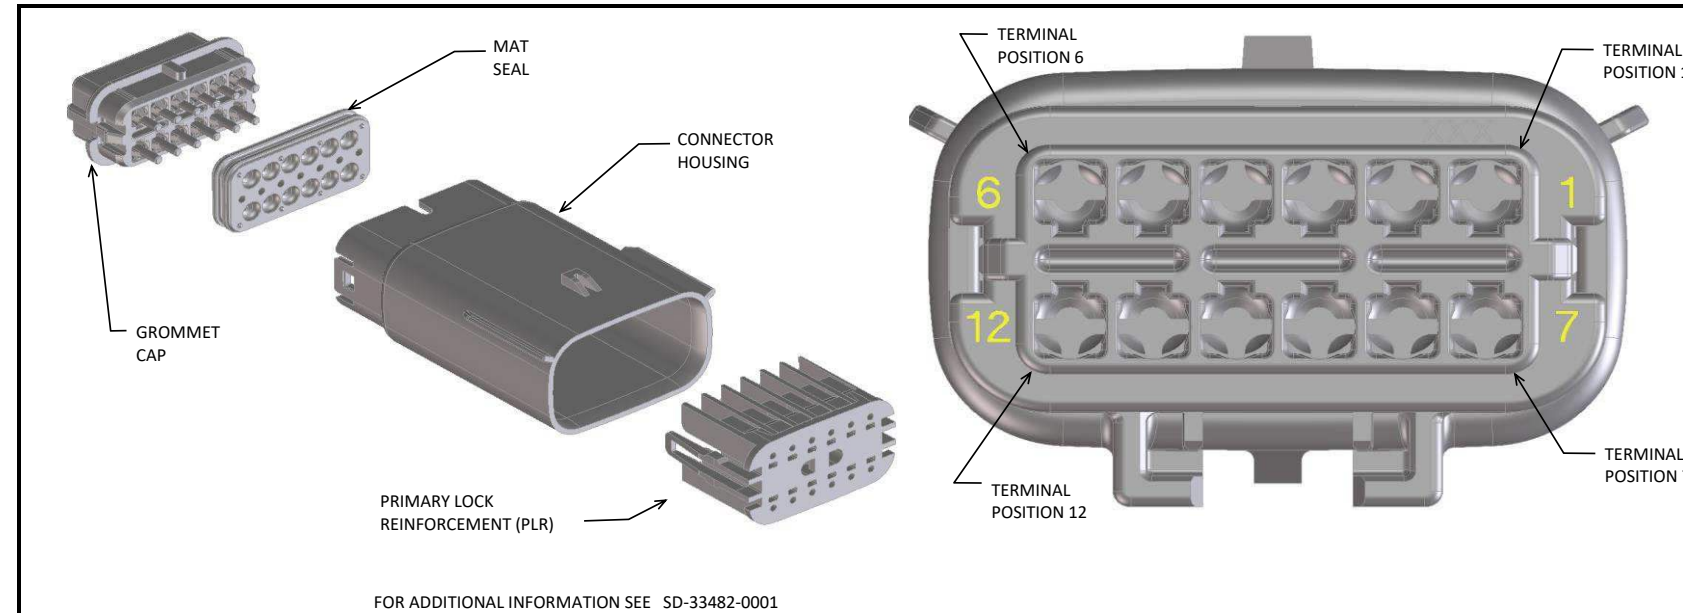

MX150 2X6 BLADE SEALED ASSY MAT SEAL
BOM AND PIN OUT SHEET

ABBREVIATION	DESCRIPTION	COLOR	MATERIAL
A-BLK	HOUSING, KEYING OPTION A	BLACK	SPS/NYLON GF20
B-LG	HOUSING, KEYING OPTION B	LIGHT GRAY	SPS/NYLON GF20
C-BR	HOUSING, KEYING OPTION C	BROWN	SPS/NYLON GF20
D-GR	HOUSING, KEYING OPTION D	GREEN	SPS/NYLON GF20
A-YL	HOUSING, KEYING OPTION A	YELLOW	SPS/NYLON GF20
C-DG	HOUSING, KEYING OPTION C	DARK GRAY	SPS/NYLON GF20
D-SG	HOUSING, KEYING OPTION D	STONE GRAY	SPS/NYLON GF20
GCP	GROMMET CAP (PLUGGED)	BLACK	SPS/NYLON GF20
PLR	PLR	NATURAL	SPS/NYLON GF20
M-R	MAT SEAL	RUST RED	INHERENTLY LUBRICATED SILICONE
M-B	MAT SEAL	ROYAL BLUE	INHERENTLY LUBRICATED SILICONE

FOR ADDITIONAL INFORMATION SEE SD-33482-0001