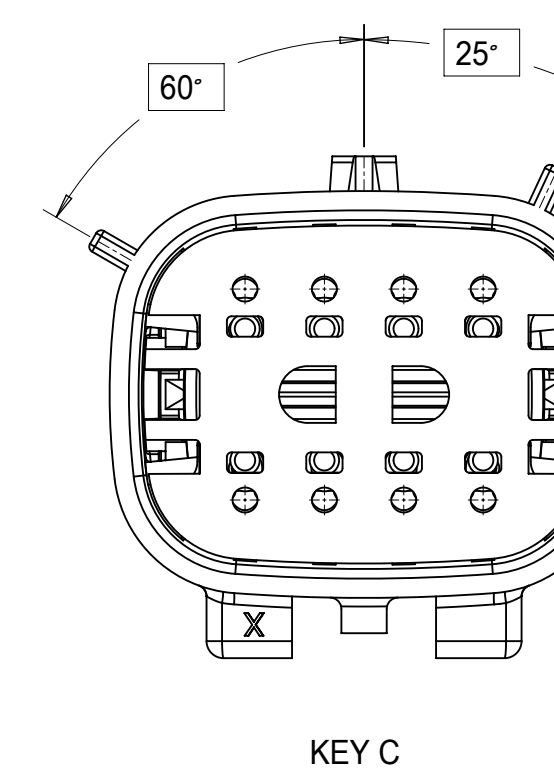

SHEET DESCRIPTION
KEY CONFIGURATIONS

2X2

2X3

2X4

THIS DRAWING CONTAINS INFORMATION THAT IS PROPRIETARY TO MOLEX ELECTRONIC TECHNOLOGIES, LLC AND SHOULD NOT BE USED WITHOUT WRITTEN PERMISSION

SYMBOLS	DIMENSION UNITS	SCALE
	mm	3:1
	GENERAL TOLERANCES (UNLESS SPECIFIED)	
	ANGULAR TOL ± 1.0°	
	4 PLACES	±
	3 PLACES	±
	2 PLACES	± 0.1
	1 PLACE	± 0.2
	0 PLACES	±
	DRAFT WHERE APPLICABLE MUST REMAIN WITHIN DIMENSIONS	