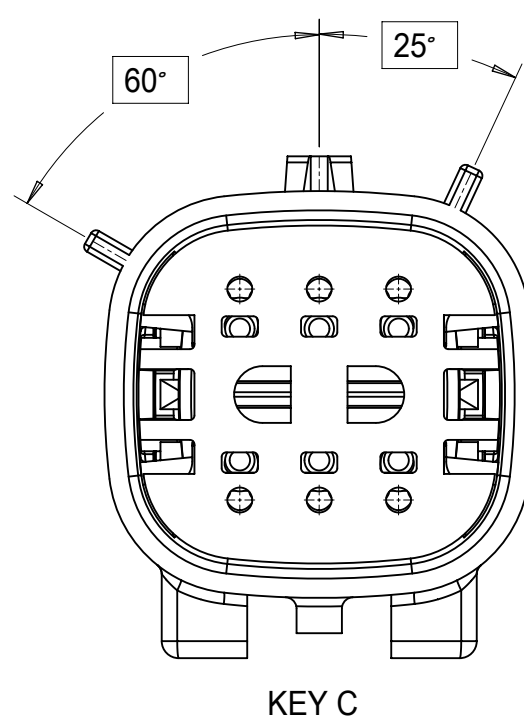

SHEET DESCRIPTION
CONFIGURATIONS

2X2 - STANDARD (STD)

2X2 - UL V0*

2X3 - STANDARD (STD)

2X3 - LENGTHENED

2X4 - STANDARD (STD)

2X6 - STANDARD (STD)

2X8 - STANDARD (STD)

2X10 - STANDARD (STD)

2X10 - UL V0*

UL V0 UNIQUE FEATURE
Partial1
SCALE 10:1

* MINOR GEOMETRY CHANGE THAN STANDARD CONFIGURATION.
SEE NOTE 2a FOR MORE INFORMATION

SYMBOLS	THIS DRAWING CONTAINS INFORMATION THAT IS PROPRIETARY TO MOLEX ELECTRONIC TECHNOLOGIES, LLC AND SHOULD NOT BE USED WITHOUT WRITTEN PERMISSION		CURRENT REV DESC:		molex
	DIMENSION UNITS	SCALE			
▽ = 0	mm	1.5:1	EC NO: 171650		MX150 BLADE DUAL ROW SEALED ASSEMBLY MAT SEAL
▽ = 0	GENERAL TOLERANCES (UNLESS SPECIFIED)		DRWN: PMANJUNATHAC 2018/01/03		
▽ = 0	ANGULAR TOL ± 1.0°		CHK'D: MVANSLAMBROU 2018/02/16		
▽ = 0	4 PLACES	±	APPR: MVANSLAMBROU 2018/02/16		PRODUCT CUSTOMER DRAWING
▽ = 0	3 PLACES	±	INITIAL REVISION:		
▽ = 0	2 PLACES	± 0.1	DRWN: APROFFITT 2014/04/28		DOCUMENT NUMBER
▽ = 0	1 PLACE	± 0.2	APPR: VKOSHY 2014/05/14		SD-33482-0001
⊠ = 0	0 PLACES	±	THIRD ANGLE PROJECTION		DOC TYPE DOC PART REVISION
■ = 0	DRAFT WHERE APPLICABLE MUST REMAIN WITHIN DIMENSIONS		DRAWING	SERIES	PSD 001 E2
▽ = 0			A1-SIZE	33482	MATERIAL NUMBER
					CUSTOMER
					GENERAL MARKET
					SHEET NUMBER
					2 OF 11

SHEET DESCRIPTION
KEY CONFIGURATIONS

2X2

2X3

2X4

THIS DRAWING CONTAINS INFORMATION THAT IS PROPRIETARY TO MOLEX ELECTRONIC TECHNOLOGIES, LLC AND SHOULD NOT BE USED WITHOUT WRITTEN PERMISSION

SYMBOLS	DIMENSION UNITS	SCALE
	mm	3:1
	GENERAL TOLERANCES (UNLESS SPECIFIED)	
	ANGULAR TOL ± 1.0°	
	4 PLACES	±
	3 PLACES	±
	2 PLACES	± 0.1
	1 PLACE	± 0.2
	0 PLACES	±
	DRAFT WHERE APPLICABLE MUST REMAIN WITHIN DIMENSIONS	