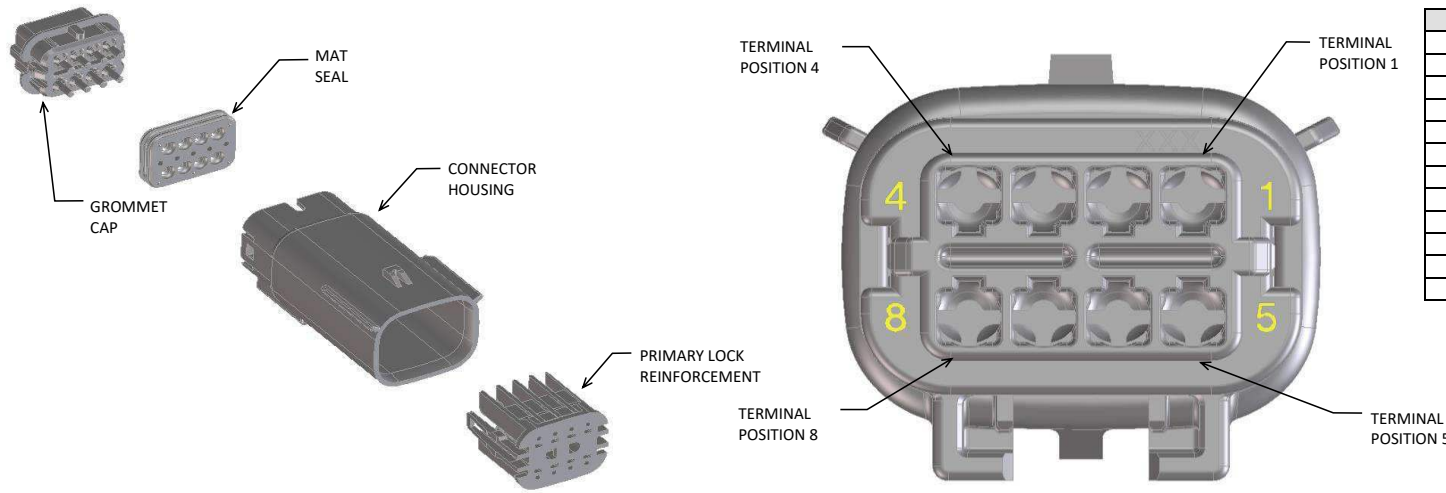

ABBREVIATION	DESCRIPTION	COLOR	MATERIAL
A-BLK	HOUSING, KEYING OPTION A	BLACK	SPS/NYLON GF20
B-LG	HOUSING, KEYING OPTION B	LIGHT GRAY	SPS/NYLON GF20
C-BR	HOUSING, KEYING OPTION C	BROWN	SPS/NYLON GF20
D-GR	HOUSING, KEYING OPTION D	GREEN	SPS/NYLON GF20
C-DG	HOUSING, KEYING OPTION C	DARK GRAY	SPS/NYLON GF20
D-SG	HOUSING, KEYING OPTION D	STONE GRAY	SPS/NYLON GF20
A-YW	HOUSING, KEYING OPTION A	YELLOW	SPS/NYLON GF20
GCP	GROMMET CAP (PLUGGED)	BLACK	SPS/NYLON GF20
GCO	GROMMET CAP (OPEN)	BLACK	SPS/NYLON GF20
PLR	PLR	NATURAL	SPS/NYLON GF20
M-R	MAT SEAL	RUST RED	INHERENTLY LUBRICATED SILICONE
M-B	MAT SEAL	ROYAL BLUE	INHERENTLY LUBRICATED SILICONE

FOR ADDITIONAL INFORMATION SEE SD-33482-0001