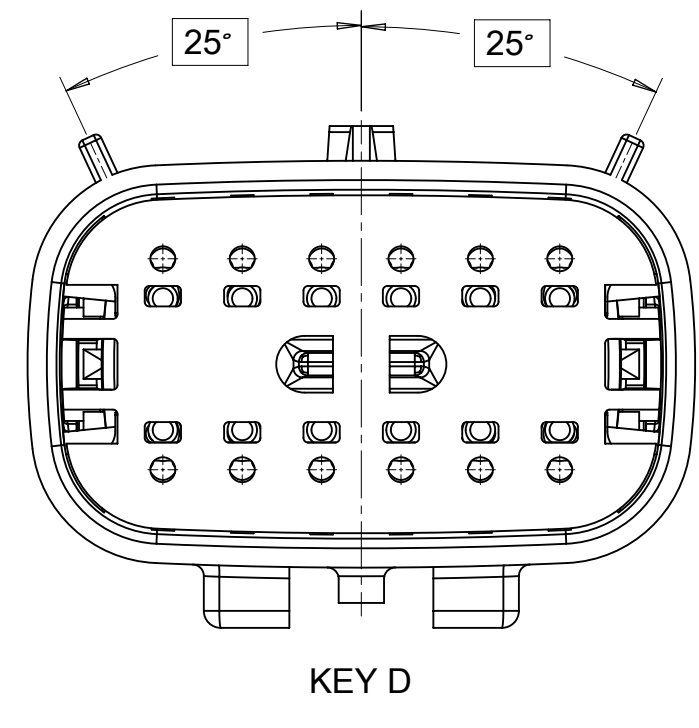

SHEET DESCRIPTION
KEY CONFIGURATIONS

2X2

2X3

2X4

THIS DRAWING CONTAINS INFORMATION THAT IS PROPRIETARY TO MOLEX ELECTRONIC TECHNOLOGIES, LLC AND SHOULD NOT BE USED WITHOUT WRITTEN PERMISSION

SYMBOLS	DIMENSION UNITS	SCALE
	mm	3:1
	GENERAL TOLERANCES (UNLESS SPECIFIED)	
	ANGULAR TOL ± 1.0°	
	4 PLACES	±
	3 PLACES	±
	2 PLACES	± 0.1
	1 PLACE	± 0.2
	0 PLACES	±
	DRAFT WHERE APPLICABLE MUST REMAIN WITHIN DIMENSIONS	

SHEET DESCRIPTION
KEY CONFIGURATIONS CONT.

2X6

KEY A

KEY B

KEY C

KEY D

2X8

KEY A

KEY B

KEY C

KEY D

2X10

KEY A

KEY B

KEY C

KEY D