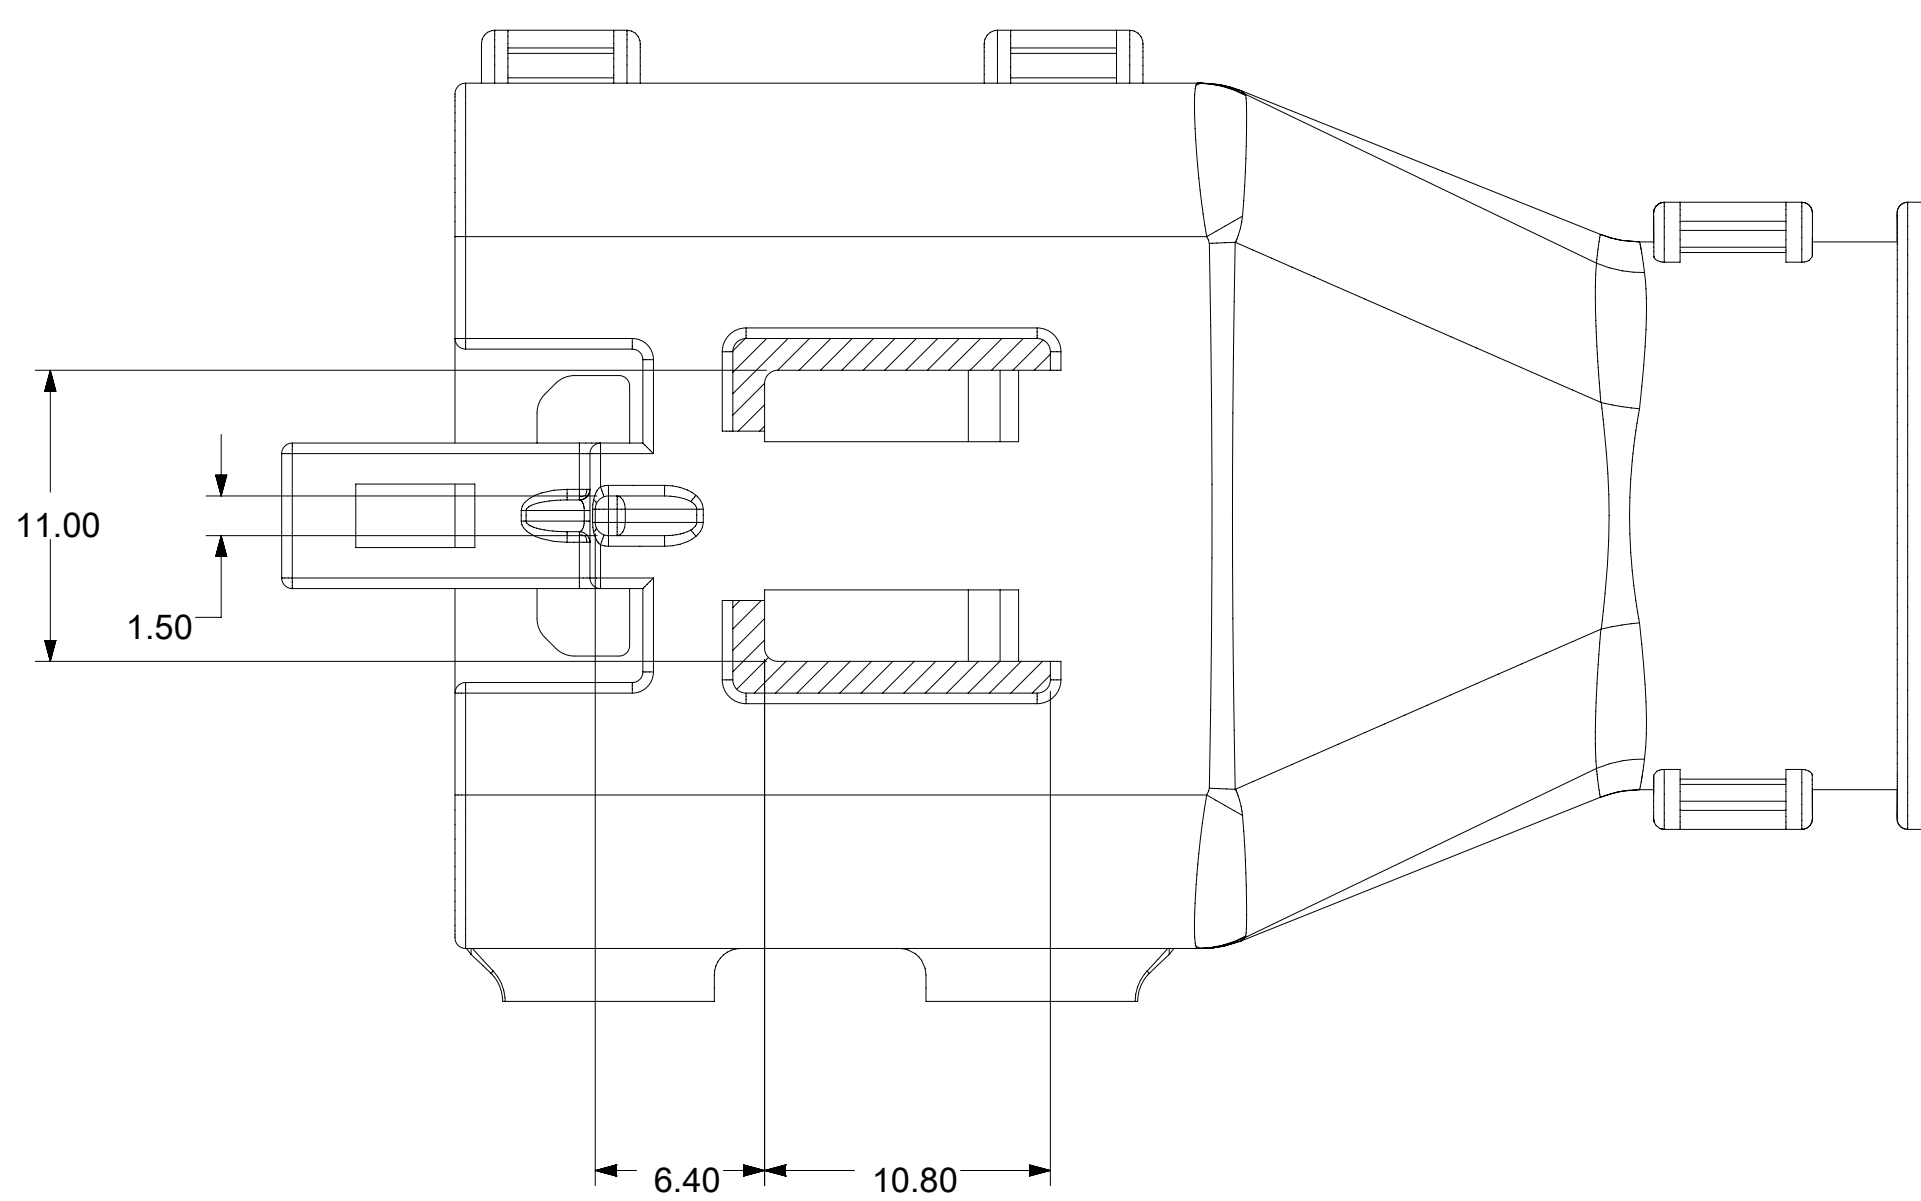

SECTION A-A