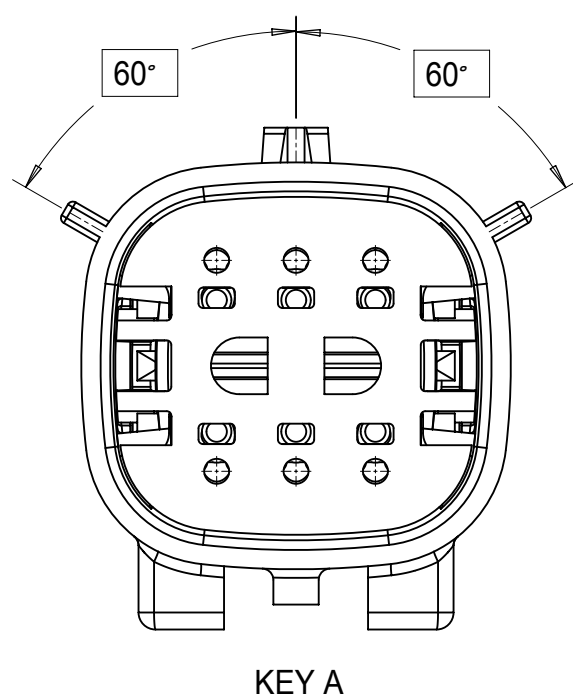

SHEET DESCRIPTION
CONFIGURATIONS

2X2 - STANDARD (STD)

2X2 - UL V0*

2X3 - STANDARD (STD)

2X3 - LENGTHENED

2X4 - STANDARD (STD)

2X6 - STANDARD (STD)

2X8 - STANDARD (STD)

2X10 - STANDARD (STD)

2X10 - UL V0*

UL V0 UNIQUE FEATURE
Partial1
SCALE 10:1

* MINOR GEOMETRY CHANGE THAN STANDARD CONFIGURATION.
SEE NOTE 2a FOR MORE INFORMATION

SYMBOLS	THIS DRAWING CONTAINS INFORMATION THAT IS PROPRIETARY TO MOLEX ELECTRONIC TECHNOLOGIES, LLC AND SHOULD NOT BE USED WITHOUT WRITTEN PERMISSION		CURRENT REV DESC:		molex
	DIMENSION UNITS	SCALE			
▽ = 0	mm	1.5:1	EC NO: 171650		MX150 BLADE DUAL ROW SEALED ASSEMBLY MAT SEAL
▽ = 0	GENERAL TOLERANCES (UNLESS SPECIFIED)		DRWN: PMANJUNATHAC 2018/01/03		
▽ = 0	ANGULAR TOL ± 1.0°		CHK'D: MVANSLAMBROU 2018/02/16		
▽ = 0	4 PLACES	±	APPR: MVANSLAMBROU 2018/02/16		PRODUCT CUSTOMER DRAWING
▽ = 0	3 PLACES	±	INITIAL REVISION:		
▽ = 0	2 PLACES	± 0.1	DRWN: APROFFITT 2014/04/28		DOCUMENT NUMBER
▽ = 0	1 PLACE	± 0.2	APPR: VKOSHY 2014/05/14		SD-33482-0001
⊠ = 0	0 PLACES	±	THIRD ANGLE PROJECTION		DOC TYPE DOC PART REVISION
■ = 0	DRAFT WHERE APPLICABLE MUST REMAIN WITHIN DIMENSIONS		DRAWING	SERIES	PSD 001 E2
▽ = 0			A1-SIZE	33482	MATERIAL NUMBER
					CUSTOMER
					GENERAL MARKET
					SHEET NUMBER
					2 OF 11

SHEET DESCRIPTION
KEY CONFIGURATIONS

2X2

2X3

2X4

THIS DRAWING CONTAINS INFORMATION THAT IS PROPRIETARY TO MOLEX ELECTRONIC TECHNOLOGIES, LLC AND SHOULD NOT BE USED WITHOUT WRITTEN PERMISSION

SYMBOLS	DIMENSION UNITS	SCALE
	mm	3:1
	GENERAL TOLERANCES (UNLESS SPECIFIED)	
	ANGULAR TOL ± 1.0°	
	4 PLACES	±
	3 PLACES	±
	2 PLACES	± 0.1
	1 PLACE	± 0.2
	0 PLACES	±
	DRAFT WHERE APPLICABLE MUST REMAIN WITHIN DIMENSIONS	