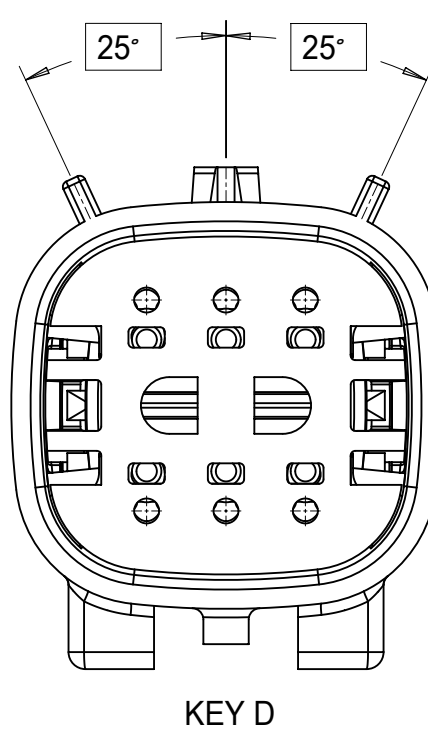

SHEET DESCRIPTION
CONFIGURATIONS

2X2 - STANDARD (STD)

2X2 - UL V0*

2X3 - STANDARD (STD)

2X3 - LENGTHENED

2X4 - STANDARD (STD)

2X6 - STANDARD (STD)

2X8 - STANDARD (STD)

2X10 - STANDARD (STD)

2X10 - UL V0*

UL V0 UNIQUE FEATURE
Partial1
SCALE 10:1

* MINOR GEOMETRY CHANGE THAN STANDARD CONFIGURATION.
SEE NOTE 2a FOR MORE INFORMATION

SYMBOLS	THIS DRAWING CONTAINS INFORMATION THAT IS PROPRIETARY TO MOLEX ELECTRONIC TECHNOLOGIES, LLC AND SHOULD NOT BE USED WITHOUT WRITTEN PERMISSION		CURRENT REV DESC:		molex
	DIMENSION UNITS	SCALE			
▽ = 0	mm	1.5:1	EC NO: 171650		MX150 BLADE DUAL ROW SEALED ASSEMBLY MAT SEAL
▽ = 0	GENERAL TOLERANCES (UNLESS SPECIFIED)		DRWN: PMANJUNATHAC 2018/01/03		
▽ = 0	ANGULAR TOL ± 1.0°		CHK'D: MVANSLAMBROU 2018/02/16		
▽ = 0	4 PLACES	±	APPR: MVANSLAMBROU 2018/02/16		PRODUCT CUSTOMER DRAWING
▽ = 0	3 PLACES	±	INITIAL REVISION:		
▽ = 0	2 PLACES	± 0.1	DRWN: APROFFITT 2014/04/28		DOCUMENT NUMBER
▽ = 0	1 PLACE	± 0.2	APPR: VKOSHY 2014/05/14		SD-33482-0001
⊠ = 0	0 PLACES	±	THIRD ANGLE PROJECTION		DOC TYPE DOC PART REVISION
■ = 0	DRAFT WHERE APPLICABLE MUST REMAIN WITHIN DIMENSIONS		DRAWING	SERIES	PSD 001 E2
▽ = 0			A1-SIZE	33482	MATERIAL NUMBER
					CUSTOMER
					GENERAL MARKET
					SHEET NUMBER
					2 OF 11

SHEET DESCRIPTION
KEY CONFIGURATIONS

2X2

2X3

2X4

THIS DRAWING CONTAINS INFORMATION THAT IS PROPRIETARY TO MOLEX ELECTRONIC TECHNOLOGIES, LLC AND SHOULD NOT BE USED WITHOUT WRITTEN PERMISSION

SYMBOLS	DIMENSION UNITS	SCALE
	mm	3:1
	GENERAL TOLERANCES (UNLESS SPECIFIED)	
	ANGULAR TOL ± 1.0°	
	4 PLACES	±
	3 PLACES	±
	2 PLACES	± 0.1
	1 PLACE	± 0.2
	0 PLACES	±
	DRAFT WHERE APPLICABLE MUST REMAIN WITHIN DIMENSIONS	