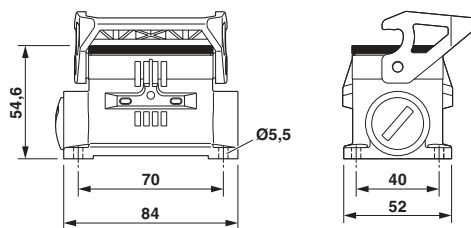

Environmental Product Compliance

China RoHS	No hazardous substances above threshold values
------------	--

Dimensions

Height	54.6 mm
Width	52 mm
Length	84 mm

Ambient conditions

Degree of protection of housing (IP)	IP66
	IP69K (ISO 20653:2013-02, with suitable cable gland/suitable filler plug, for HC-EVO... / HC-STA... metal sleeve housing)
	IP67 (with suitable screw connection / filler plug)
Degree of protection of housing (NEMA)	4

Housing - HC-STA-B06-SLWS-2SSM25-ELC-AL - 1412822

Technical data

Ambient conditions

	4X
	12
Ambient temperature (operation)	-40 °C ... 125 °C

General

Note	For contact inserts HC-B6, BB10, DD24, M Tall housings for extra large wiring space
Size	B6
Housing type	Box mounting bases
Locking type	With single locking latch
No. of cable outlets	2
Cable exit	lateral
Screw connection	none
Type of the screw connection	2x M25
Housing material	Die-cast aluminum, salt water resistant
Housing surface material	Uncoated
Seal material	NBR, conductive
Material lock	PA
Assembly instructions	One opening is sealed with a plastic filler plug and can be opened using a screwdriver.

Drawings

Dimensional drawing

Dimensional drawing

Classifications

eCl@ss

eCl@ss 5.1	27143424
eCl@ss 6.0	27143423
eCl@ss 8.0	27440202

Housing - HC-STA-B06-SLWS-2SSM25-ELC-AL - 1412822

Classifications