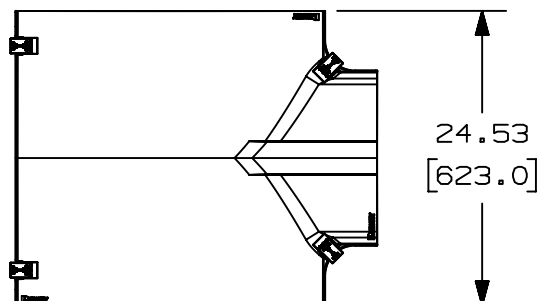

2

1

THIS COPY IS PROVIDED ON A RESTRICTED BASIS AND IS NOT TO BE USED IN ANY WAY DETRIMENTAL TO THE INTERESTS OF PANDUIT CORP.

NOTES:

- SEE CURRENT CATALOG FOR ADDITIONAL PART SUFFIXES TO INDICATE COLOR AND/OR PACKAGE QUANTITY.
- DIMENSIONS IN PARENTHESES ARE IN METRIC.

PANDUIT PART NUMBER	WEIGHT	MATERIAL
FRTCV24W12**	5.07 LB/EACH (2300g/EACH)	ABS
FRTCV24W12L**	5.07 LB/EACH (2300g/EACH)	PC/ABS

A

A

REV	DATE	BY	CHK	APR	DESCRIPTION	ECN
00B	08/24/20	PJST	DWR	DWR	ADDED PART NUMBER	V09002DZ/11
R	07/08/09	MSO	SL		RELEASE TO PRODUCTION	39701-70

TITLE	
FIBERRUNNER 24x4 HORIZONTAL TEE WITH 12" EXIT COVER (FRTCV24W12** & FRTCV24W12L**) CUSTOMER DRAWING	
ITEM REVISION NAME	D39701EC/00
DATASET FILE NAME	D39701EC_DC/00B FRTCV24W12
MATERIAL:	SEE PART NUMBER TABLE ABOVE
DRAWING NUMBER:	39701-70
 THIRD ANGLE PROJECTION	SHT 1 OF 1
DRAWN BY: MSO DATE: 07/08/09 CHK: SL SCALE: NONE	SIZE: A