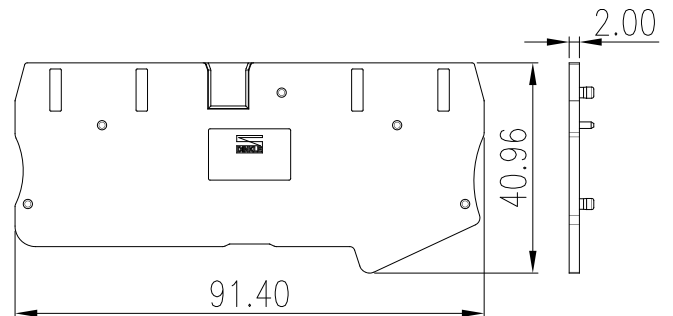

# DP6C-TR-YG

DIN Rail Terminal Blocks > Accessories

## Specification

Product description	END COVER
Color	YELLOW-GREEN
Material	PA66
Inflammability class	UL94-V0
Compatible products	DP6-TR-PE
Package	50 pcs / box