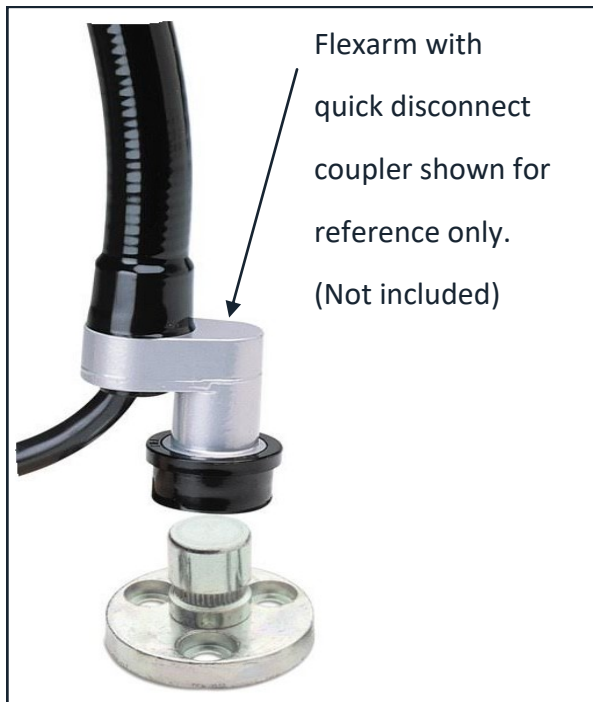

# QUICK COUPLER MOUNTING STUD PACK

PACK-029 Mounting Stud Pack for Quick Disconnect Flexarms and Lamps

Included parts shown below

Compatibility	Moffatt quick disconnect flexarms and Lamps
Mounting Styles	Mounting stud with 3/8-16 thread. Right angle mounting bracket. Flanged mounting stud.