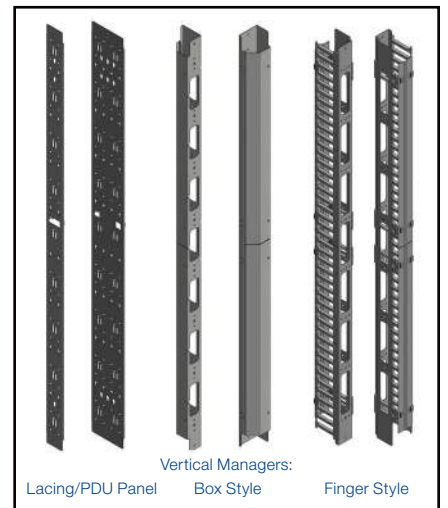

Description	Belden Part Number
-------------	--------------------

Other Accessories

Ring Kits

Cable Management Ring Plastic (Qty = 5) 3" x 1.5" Reversible	XMR01
Cable Management Ring Kit (Qty = 5) 6.5" Wide x 3" Deep	XMR02
Cable Management Ring Kit (Qty = 5) 2.5" Wide x 3" Deep	XMR03
Fiber Slack Management Spools 6" deep (includes 2 spools)	BHSP020
Fiber Slack Management Spools 2" deep for lacing panels (includes 2 spools)	BHSP030
Quick Mount Base (Qty=10) includes Fastener, for 1/4" Holes	XTCM01
Velcro Cable Ties, 25 per Roll, 8"L	AX100783
Velcro Cable Ties, 25 per Roll, 12"L	AX100784

Vertical Ground Bars

Vertical Ground Bar, Insulated, 42RU	XVGB0142
Vertical Ground Bar, Insulated, 45RU	XVGB0145
Vertical Ground Bar, Insulated, 48RU	XVGB0148

Zero U – Vertical Patch Panel and Connectivity

Features

- Attach to mounting rails
- 24" wide enclosure can accept up to four x 7 positions vertical patch panels
- 30" wide enclosure can accept up to four x 14 positions vertical patch panels
- Vertical patch panels are fully compatible with Belden copper and fiber connectivity (FX UHD, FX Ultra Frames and Cassettes)

Description	Belden Part Number
-------------	--------------------

Zero U – Vertical Patch Panel and Connectivity

Vertical Patch Panel (7 positions), Compatible with 24" and 30" Wide XS Enclosures	XZUK01
Vertical Patch Panel (14 positions), Compatible with 30" Wide XS Enclosures	XZUK02
FXUHD KeyConnect Frame Blank	FFZH00BB
FXUHD KeyConnect Frame 6-Port, Black (Empty)	FFZH06KC
FXUHD KeyConnect Frame 8-Port, Black (Empty)	FFZH08KC
10GX KeyConnect Couplers for Vertical Mount Patch Panel, 8-Port, Black	AX105366
CAT6+ KeyConnect Couplers for Vertical Mount Patch Panel, 8-Port, Black	AX105367