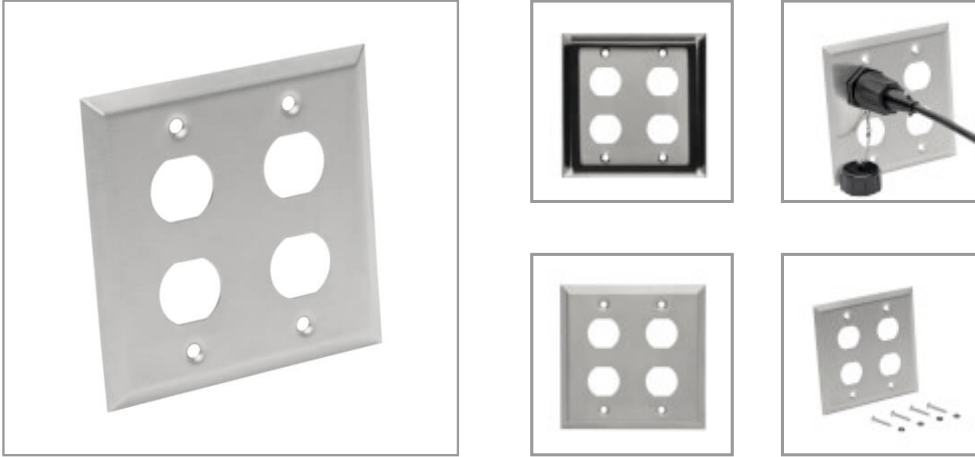

## 4 Port Double Gang Faceplate, Stainless Steel, Industrial Grade, IP44, TAA

MODEL NUMBER: N206-FP04-IND

Bulkhead wall plate combines with a coupler and industrial Cat5e/6, USB 3.0 or 4K HDMI cable to complete an IP44 connection.

### Features

**Bulkhead Wall Plate Recommended for Outdoor or Harsh Indoor Environments** This double-gang industrial bulkhead face plate is ideal for connecting Cat5e/6 networks, USB 3.0 or 4K HDMI installations in outdoor applications and other areas where protection from harsh elements is essential. The stainless steel frame and rubber back gasket contribute to the wall plate's IP44 rating, which ensures protection from splashing water from all directions. Wall-mounting hardware is included.

**Designed for Use with Industrial-Grade Cables and Couplers** The Bulkhead wall plate with four cutouts is recommended for use with N206-Series industrial Cat5e/6 patch cables and N206-BC01-IND bulkhead coupler or N206-KJ01-IND keystone jack, the U325-Series industrial USB 3.0 cables and U325-000-IND bulkhead coupler and the P569-000-FF-IND bulkhead coupler and P569-Series industrial 4K HDMI cables (all sold separately).