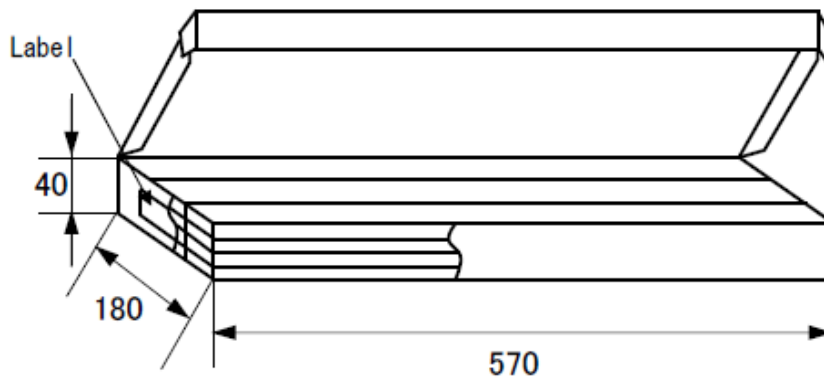

Product	SiC SBD	Package	TO-247
---------	---------	---------	--------

1.Packing

1-1 Tube dimension

Unit:mm

1-2 Tube Material: PS + Antistatic Treated

1-3 Packing Amount : 30 pcs in Tube

Packing

2. Inner Box

2-1 Inner Box Dimension

Unit : mm

2-2 Amount in the Inner Box : 12 Tube (Product 360 pcs)