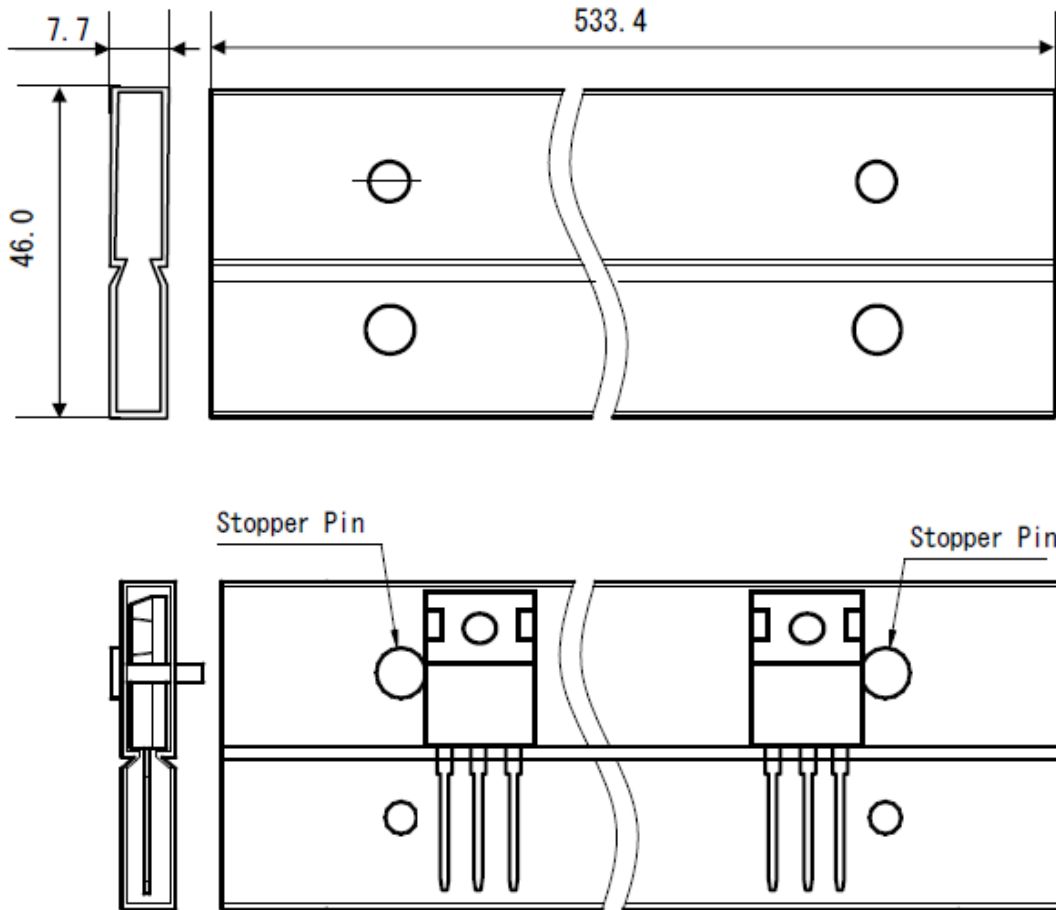

Product	SiC SBD	Package	TO-247
---------	---------	---------	--------

1.Packing

1-1 Tube dimension

Unit:mm

1-2 Tube Material: PS + Antistatic Treated

1-3 Packing Amount : 30 pcs in Tube

Packing

2. Inner Box

2-1 Inner Box Dimension

Unit : mm

2-2 Amount in the Inner Box : 12 Tube (Product 360 pcs)