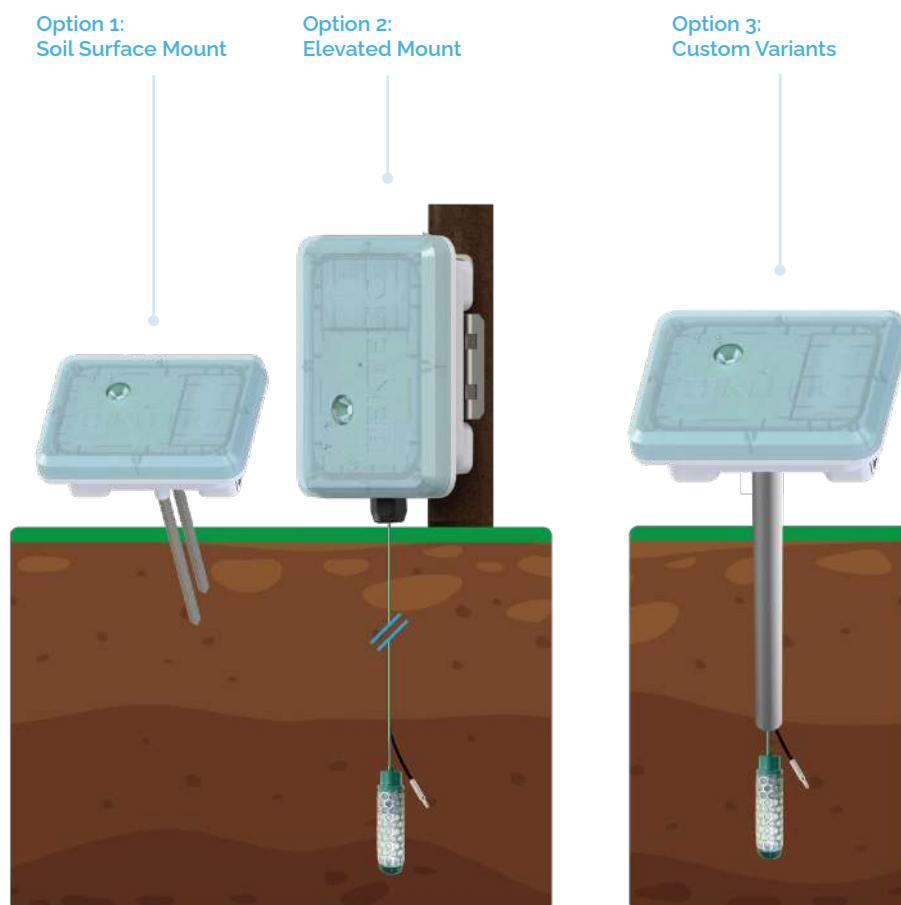

KIWI Agriculture Sensor

LoRaWAN® Battery-Powered Sensor for Smart Agriculture

Product Variants

Option 1:	CLOVER - Soil Surface Mount
Option 2:	KIWI Elevated Mount - 3x Kit Options
Kit 1:	Sensor Only (no probes included)
Kit 2:	Includes 1x Irrrometer® Watermark Soil Moisture Sensor and 1x Soil Thermistor
Kit 3:	Includes 2x Irrrometer® Watermark Soil Moisture Sensor and 2x Soil Thermistor
Option 3 :	Custom Variants available upon request. Please contact TEKTELIC for details

TEKTELIC Communications is a premier supplier of best-in-class LoRaWAN® IoT Gateways, Sensors, and Custom Applications. These elements combined provide a powerful end-to-end solution that can be easily, quickly, and cost effectively deployed to address the most demanding IoT challenges.

For more information please visit www.tektelic.com