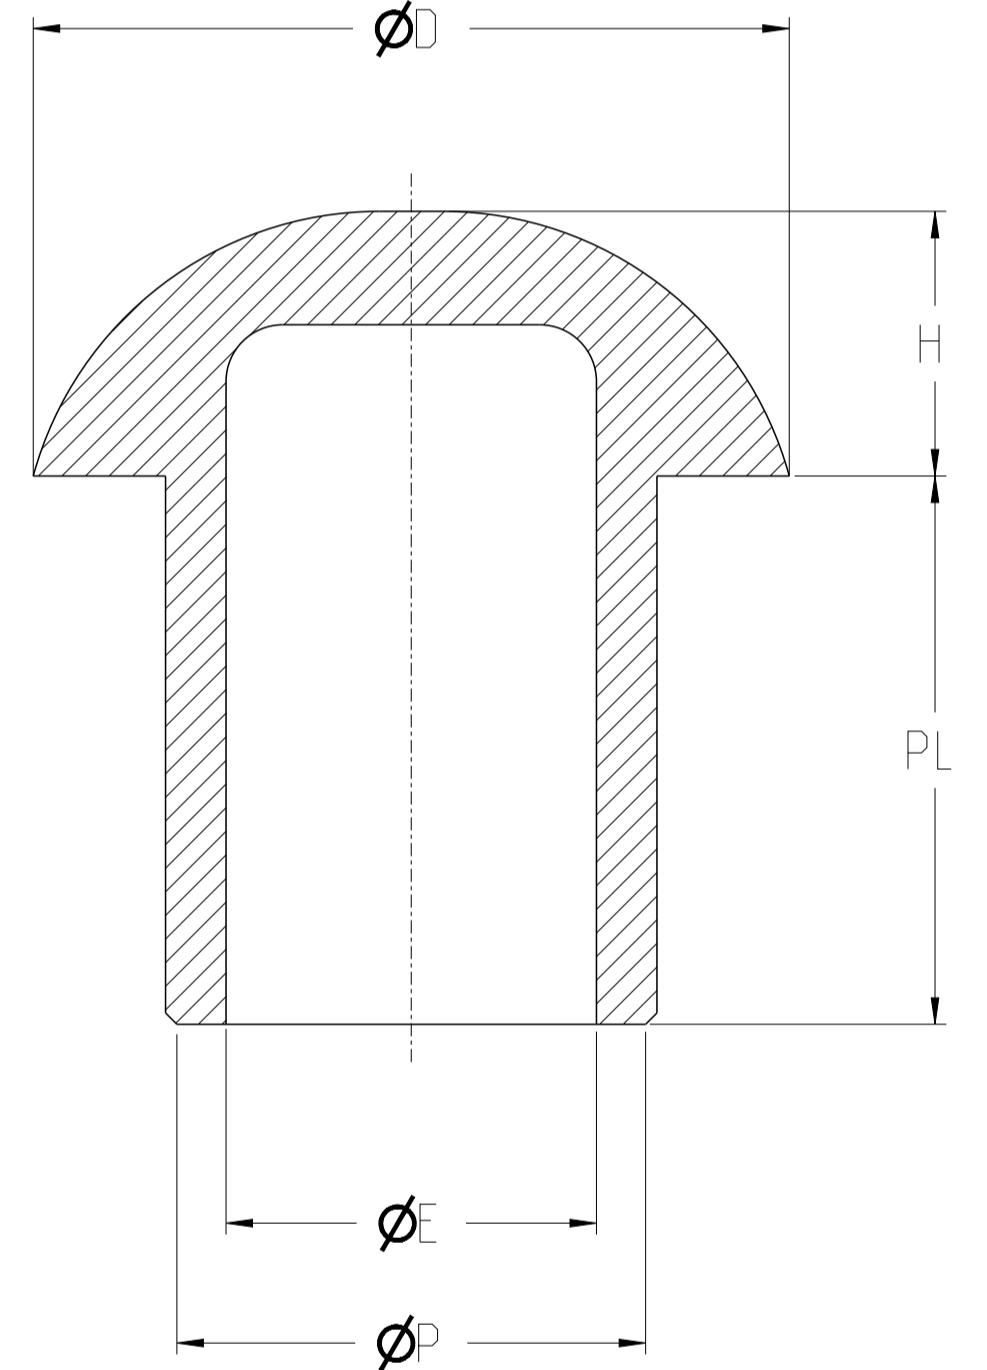

Note: BDP codes are for PA 6 V2 material , BDPX codes are for PA 6 material of Ex plugs.

THIS DRAWING IS A CONTROLLED DOCUMENT.		DMN: Rajan, N. Kasli 09FEB2022	
DIMENSIONS: mm		CHK: Rafeeq, Mohd 09FEB2022	
TOLERANCES UNLESS OTHERWISE SPECIFIED:		APVD: Rafeeq, Mohd 09FEB2022	NAME: DOME-PLUG
0 PLC ±		PRODUCT SPEC: DOME-PLUG	SIZE: A
1 PLC ±		APPLICATION SPEC: DOME-PLUG	CAGE CODE: 00779
2 PLC ±		MATERIAL: PA 6	DRAWING NO: 1SNP061308-0100
3 PLC ±		FINISH: -	RESTRICTED TO: -
4 PLC ±		WEIGHT: -	SCALE: 5:1
ANGLES: -		CUSTOMER DRAWING: -	SHEET: 1 OF 2
MATERIAL: PA 6		REV: A1