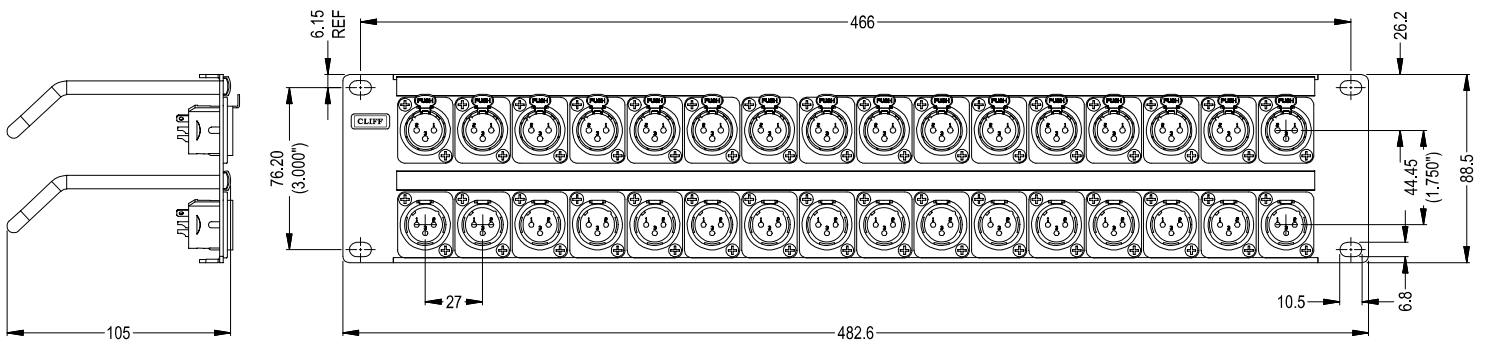

CLIFF

LOADED 2U PANELS

32 holes of Ø24mm with cable bars and label strips
Material: Steel, black powder coat finish.

Part No:
CP30192

Loaded 2U Panel. 16 x 3 Pole Female XLR socket
and 16 x 3 Pole Male XLR socket