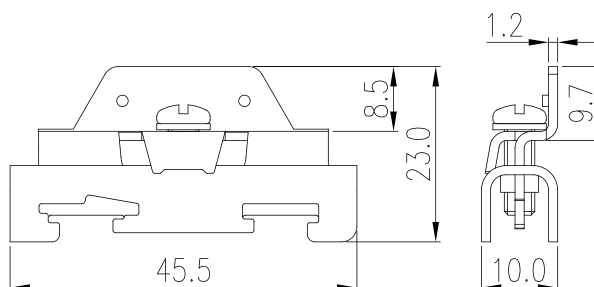

SS9A

NEMA Terminal Blocks > Accessories > End Bracket

Specification

Product description	End Bracket
Material	Steel
Surface Plating	Zinc plated
Compatible products	TS-35, TS-35/15
Package	50 pcs / box