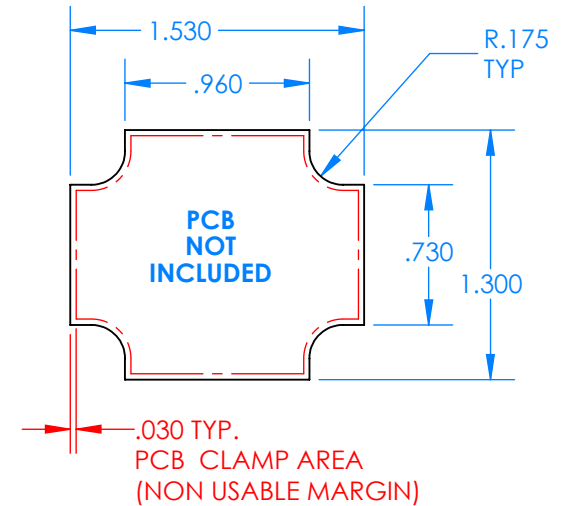

# SERPAC BW27A-YY-AS-ZZ

Electronic Enclosures

## Enclosure color (YY)

### Top-Bottom combinations available

BK=black  
CL=clear  
TRGY=translucent gray  
TRRD=translucent red

## Strap color (ZZ)

BK=black  
BL=blue  
GM=gunmetal  
NG=neon green  
NO=neon orange  
OR=orange  
YL=yellow  
WH=white

PN	Description
5512A	(1) BW2B Top style A
5515A	(1) BW2C Bottom style A
5517A	(1) BW2AS Small Strap style A
6002	(4) #2 X 3/8" PH HD screw. TORQUE 35-60 in-oz