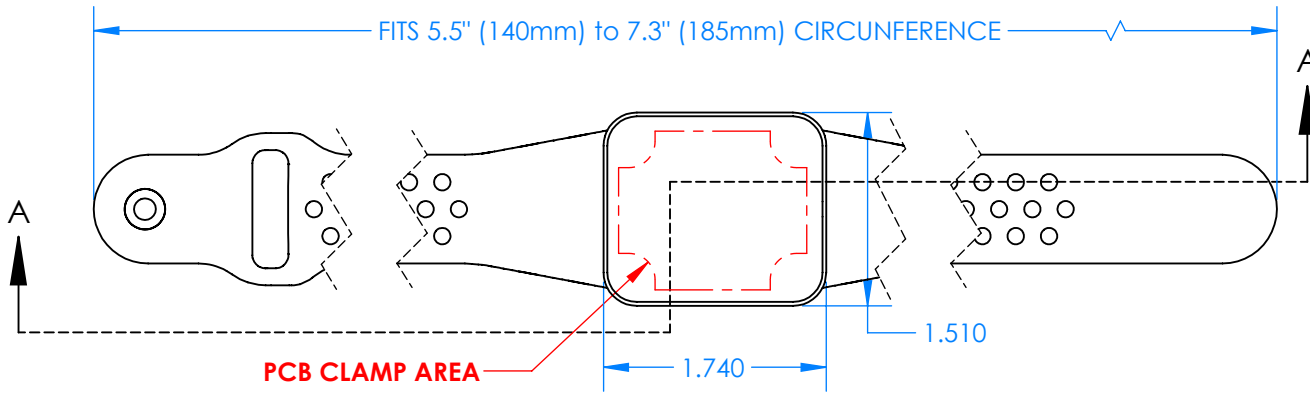

# SERPAC BW27A-YY-AS-ZZ

Electronic Enclosures

## Enclosure color (YY)

### Top-Bottom combinations available

BK=black  
CL=clear  
TRGY=translucent gray  
TRRD=translucent red

## Strap color (ZZ)

BK=black  
BL=blue  
GM=gunmetal  
NG=neon green  
NO=neon orange  
OR=orange  
YL=yellow  
WH=white

PN	Description
5512A	(1) BW2B Top style A
5515A	(1) BW2C Bottom style A
5517A	(1) BW2AS Small Strap style A
6002	(4) #2 X 3/8" PH HD screw. TORQUE 35-60 in-oz