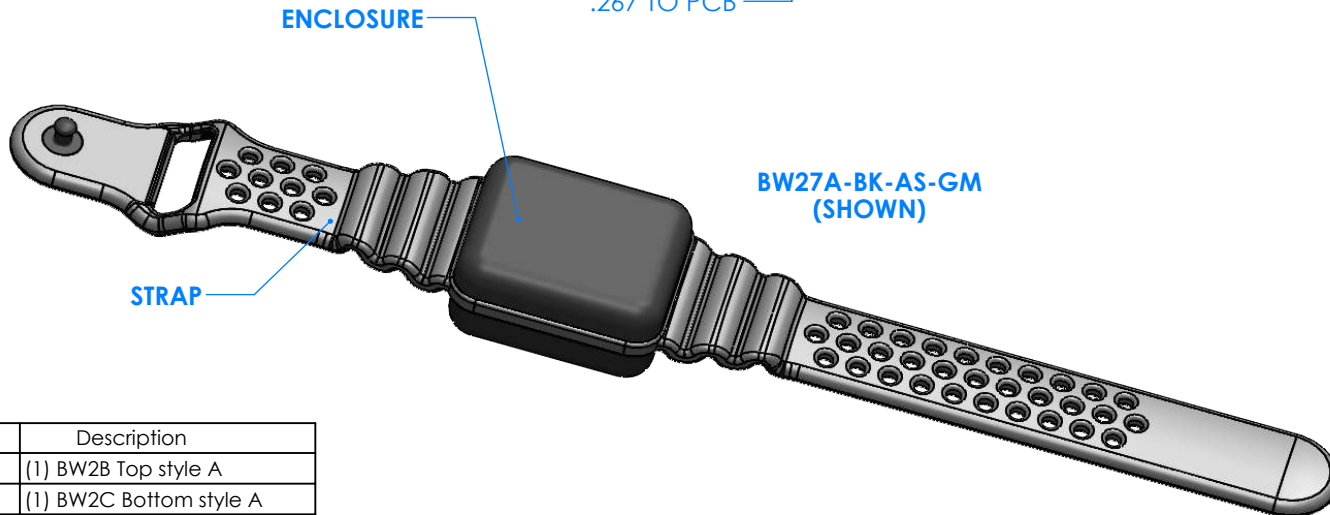

# SERPAC BW27A-YY-AS-ZZ

Electronic Enclosures

## Enclosure color (YY)

### Top-Bottom combinations available

BK=black  
CL=clear  
TRGY=translucent gray  
TRRD=translucent red

## Strap color (ZZ)

BK=black  
BL=blue  
GM=gunmetal  
NG=neon green  
NO=neon orange  
OR=orange  
YL=yellow  
WH=white

PN	Description
5512A	(1) BW2B Top style A
5515A	(1) BW2C Bottom style A
5517A	(1) BW2AS Small Strap style A
6002	(4) #2 X 3/8" PH HD screw. TORQUE 35-60 in-oz