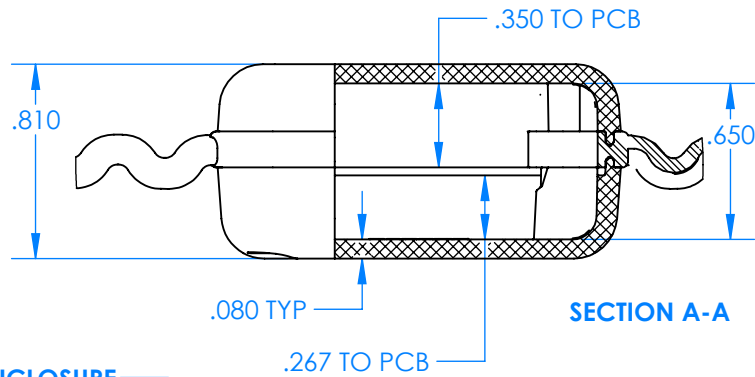

# SERPAC BW27A-YY-AS-ZZ

Electronic Enclosures

## Enclosure color (YY)

### Top-Bottom combinations available

BK=black  
CL=clear  
TRGY=translucent gray  
TRRD=translucent red

## Strap color (ZZ)

BK=black  
BL=blue  
GM=gunmetal  
NG=neon green  
NO=neon orange  
OR=orange  
YL=yellow  
WH=white

PN	Description
5512A	(1) BW2B Top style A
5515A	(1) BW2C Bottom style A
5517A	(1) BW2AS Small Strap style A
6002	(4) #2 X 3/8" PH HD screw. TORQUE 35-60 in-oz