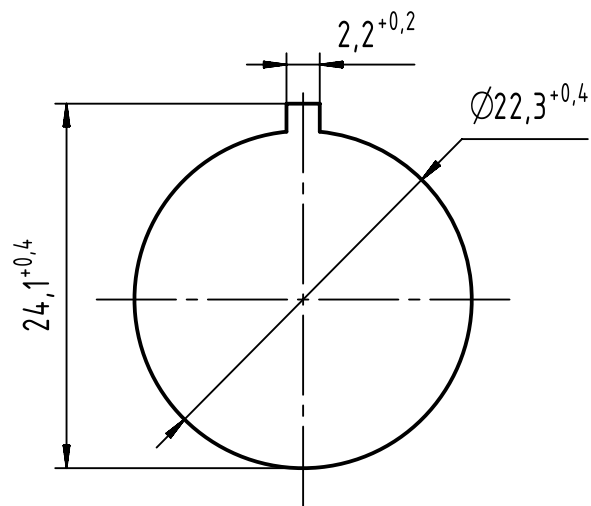

PANEL CUT DIMENSIONS

	All rights reserved Department EC PD - RO	All Dimensions in mm Original Size DIN A4		Scale 2:1	Free size tol.	Ref. Sub.
		Created by TAMAS	Inspected by AVRAM	Standardisation HOFFMANN	Date 2016-11-25	State Final Release
HARTING Electronics GmbH D-32339 Espelkamp		Title har-port HDMI PFT silver			Doc-Key / ECM-Nr. 100611295/UGD/000/B 500000111080	
		Type TB	Number 09454521010		Rev. B	Page 1/1