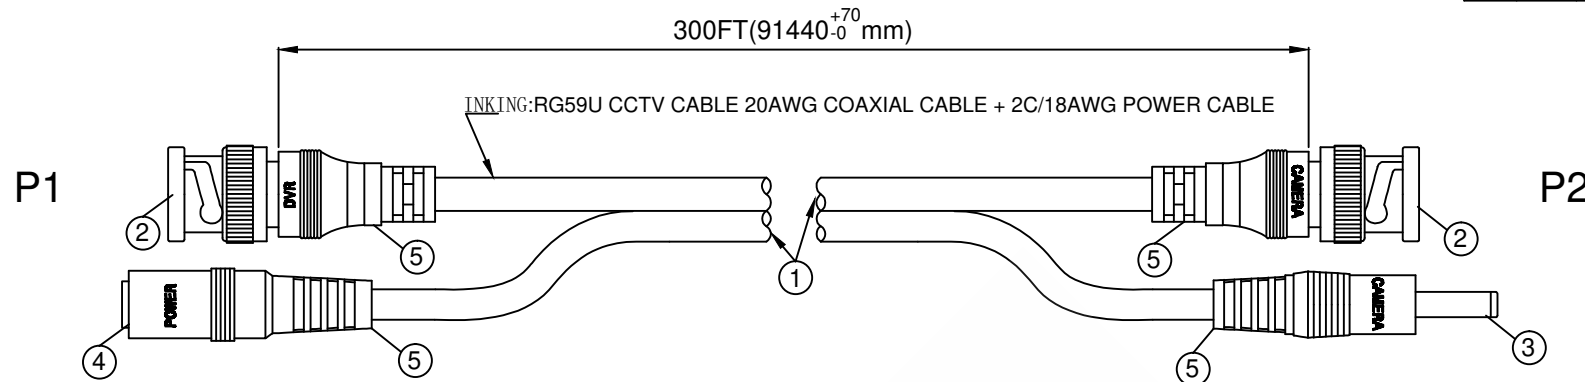

REV.	LTR	ECN/DESCRIPTION	DATE
A/0		NEW RELEASE	2021.11.16

Important Notice : This data sheet and its contents (the "Information") belong to the members of the EASE group of companies (the "Group") or are licensed to it. No licence is granted for the use of it other than for information purposes in connection with the products to which it relates. No licence of any intellectual property rights is granted. The Information is subject to change without notice and replaces all data sheets previously supplied. The Information supplied is believed to be accurate but the Group assumes no responsibility for its accuracy or completeness, any error in or omission from it or for any use made of it. Users of this data sheet should check for themselves the Information and the suitability of the products for their purpose and not make any assumptions based on information included or omitted. Liability for loss or damage resulting from any reliance on the Information or use of it (including liability resulting from negligence or where the Group was aware of the possibility of such loss or damage arising) is excluded. This will not operate to limit or restrict the Group's liability for death or personal injury resulting from its negligence. EASE is the registered trademark of Ease Electronics Co., Limited 2019.

1	CABLE	(0.78MM BC+FPE OD:3.8MM+14mm AL+0.12MM/128#CCA (95%)+WH PVC OD:6.0±0.2 MM)+POWER (0.38MM/7C CCA+PE OD:1.8MM)*1PAIR(RED/BK)+WH PVC OD:4.5±0.15 MM(THICKNRSS0.6mm)	1	PCS
2	CONNECTOR	BNC	1	PCS
3	CONNECTOR	DC MALE:2.1*5.5mm	1	KGS
3	CONNECTOR	DC FEMALE:2.1*8.0MM	1	KGS
3	MODEL	PVC WH	AR	g

Part Number Table

Part Number R1002BD-F L±L1mm 91440±80mm

ASSEMBLY DRAWING		GENERAL TOLERANCES UNLESS SPECIFIED		APPROVED BY:	CUSTOMER:
SIZE A4	UNITS MM[INCH]	X±0.30	X*±3.5°	CHECKED BY:	ITEM NO.: BNC MALE TO BNC MALE-300FT (18-20AWG)
SCALE NONE	REV. A/1	.XX±0.15	.XX*±2.0°	DESIGN BY: Z.H.HE	DWG NO:
		.XXX±0.10	.XXX*±1.5°		SHEET 1/2