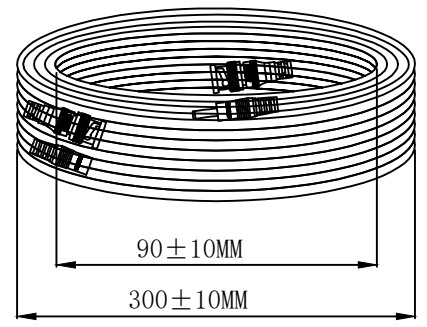

REV.	LTR	ECN/DESCRIPTION	DATE
A/0		NEW RELEASE	2021.11.16

Important Notice : This data sheet and its contents (the "Information") belong to the members of the EASE group of companies (the "Group") or are licensed to it. No licence is granted for the use of it other than for information purposes in connection with the products to which it relates. No licence of any intellectual property rights is granted. The Information is subject to change without notice and replaces all data sheets previously supplied. The Information supplied is believed to be accurate but the Group assumes no responsibility for its accuracy or completeness, any error in or omission from it or for any use made of it. Users of this data sheet should check for themselves the Information and the suitability of the products for their purpose and not make any assumptions based on information included or omitted. Liability for loss or damage resulting from any reliance on the Information or use of it (including liability resulting from negligence or where the Group was aware of the possibility of such loss or damage arising) is excluded. This will not operate to limit or restrict the Group's liability for death or personal injury resulting from its negligence. EASE is the registered trademark of Ease Electronics Co., Limited 2019.

1	CABLE	(0.78MM BC+FPE OD:3.8MM+14mm AL+0.12MM/128#CCA (95%)+WH PVC OD:6.0±0.2 MM)+POWER (0.38MM/7C CCA+PE OD:1.8MM)*1PAIR(RED/BK)+WH PVC OD:4.5±0.15 MM(THICKNRSS0.6mm)	1	PCS
2	CONNECTOR	BNC	1	PCS
3	CONNECTOR	DC MALE:2.1*5.5mm	1	KGS
3	CONNECTOR	DC FEMALE:2.1*8.0MM	1	KGS
3	MODEL	PVC WH	AR	g