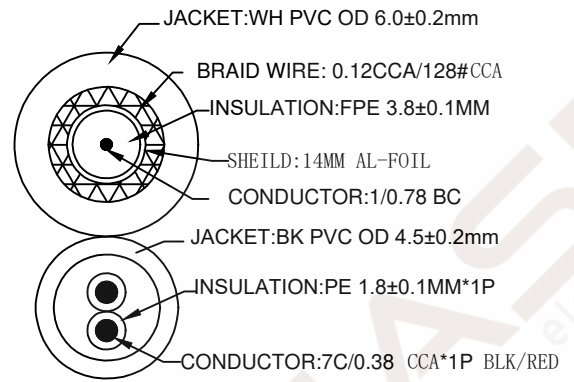

REV.	LTR	ECN/DESCRIPTION	DATE
A/0		NEW RELEASE	2021.11.16

Important Notice : This data sheet and its contents (the "Information") belong to the members of the EASE group of companies (the "Group") or are licensed to it. No licence is granted for the use of it other than for information purposes in connection with the products to which it relates. No licence of any intellectual property rights is granted. The Information is subject to change without notice and replaces all data sheets previously supplied. The Information supplied is believed to be accurate but the Group assumes no responsibility for its accuracy or completeness, any error in or omission from it or for any use made of it. Users of this data sheet should check for themselves the Information and the suitability of the products for their purpose and not make any assumptions based on information included or omitted. Liability for loss or damage resulting from any reliance on the Information or use of it (including liability resulting from negligence or where the Group was aware of the possibility of such loss or damage arising) is excluded. This will not operate to limit or restrict the Group's liability for death or personal injury resulting from its negligence. EASE is the registered trademark of Ease Electronics Co., Limited 2019.

1	CABLE	(0.78MM BC+FPE OD:3.8MM+14mm AL+0.12MM/128#CCA (95%)+WH PVC OD:6.0±0.2 MM)+POWER (0.38MM/7C CCA+PE OD:1.8MM)*1PAIR(RED/BK)+WH PVC OD:4.5±0.15 MM(THICKNRSS0.6mm)	1	PCS
2	CONNECTOR	BNC	1	PCS
3	CONNECTOR	DC MALE:2.1*5.5mm	1	KGS
3	CONNECTOR	DC FEMALE:2.1*8.0MM	1	KGS
3	MODEL	PVC WH	AR	g

Part Number Table

Part Number R1002BD-F L±L1mm 91440±80mm

ASSEMBLY DRAWING		GENERAL TOLERANCES UNLESS SPECIFIED		APPROVED BY:	CUSTOMER:
SIZE A4	UNITS MM[INCH]	X±0.30	X*±3.5°	CHECKED BY:	ITEM NO.: BNC MALE TO BNC MALE-300FT (18-20AWG)
SCALE NONE	REV. A/1	.XX±0.15	.XX*±2.0°	DESIGN BY: Z.H.HE	DWG NO:
		.XXX±0.10	.XXX*±1.5°		SHEET 1/2