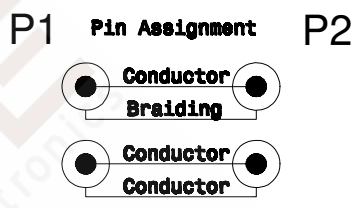

REV.	LTR	ECN/DESCRIPTION	DATE
A/0		NEW RELEASE	2021.11.16

Important Notice : This data sheet and its contents (the "Information") belong to the members of the EASE group of companies (the "Group") or are licensed to it. No licence is granted for the use of it other than for information purposes in connection with the products to which it relates. No licence of any intellectual property rights is granted. The Information is subject to change without notice and replaces all data sheets previously supplied. The Information supplied is believed to be accurate but the Group assumes no responsibility for its accuracy or completeness, any error in or omission from it or for any use made of it. Users of this data sheet should check for themselves the Information and the suitability of the products for their purpose and not make any assumptions based on information included or omitted. Liability for loss or damage resulting from any reliance on the Information or use of it (including liability resulting from negligence or where the Group was aware of the possibility of such loss or damage arising) is excluded. This will not operate to limit or restrict the Group's liability for death or personal injury resulting from its negligence. EASE is the registered trademark of Ease Electronics Co., Limited 2019.

1	CABLE	(0.78MM BC+FPE OD:3.8MM+14mm AL+0.12MM/128#CCA (95%)+WH PVC OD:6.0±0.2 MM)+POWER (0.38MM/7C CCA+PE OD:1.8MM)*1PAIR(RED/BK)+WH PVC OD:4.5±0.15 MM(THICKNRSS0.6mm)	1	PCS
2	CONNECTOR	BNC	1	PCS
3	CONNECTOR	DC MALE:2.1*5.5mm	1	KGS
3	CONNECTOR	DC FEMALE:2.1*8.0MM	1	KGS
3	MODEL	PVC WH	AR	g