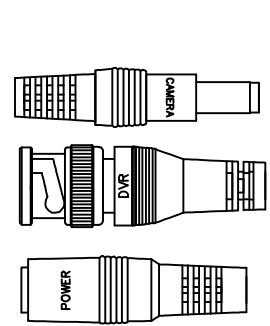

REV.	LTR	ECN/DESCRIPTION	DATE
A/0		NEW RELEASE	2021.11.16

Important Notice : This data sheet and its contents (the "Information") belong to the members of the EASE group of companies (the "Group") or are licensed to it. No licence is granted for the use of it other than for information purposes in connection with the products to which it relates. No licence of any intellectual property rights is granted. The Information is subject to change without notice and replaces all data sheets previously supplied. The Information supplied is believed to be accurate but the Group assumes no responsibility for its accuracy or completeness, any error in or omission from it or for any use made of it. Users of this data sheet should check for themselves the Information and the suitability of the products for their purpose and not make any assumptions based on information included or omitted. Liability for loss or damage resulting from any reliance on the Information or use of it (including liability resulting from negligence or where the Group was aware of the possibility of such loss or damage arising) is excluded. This will not operate to limit or restrict the Group's liability for death or personal injury resulting from its negligence. EASE is the registered trademark of Ease Electronics Co., Limited 2019.

1	CABLE	(0.78MM BC+FPE OD:3.8MM+14mm AL+0.12MM/128#CCA (95%)+WH PVC OD:6.0±0.2 MM)+POWER (0.38MM/7C CCA+PE OD:1.8MM)*1PAIR(RED/BK)+WH PVC OD:4.5±0.15 MM(THICKNRSS0.6mm)	1	PCS
2	CONNECTOR	BNC	1	PCS
3	CONNECTOR	DC MALE:2.1*5.5mm	1	KGS
3	CONNECTOR	DC FEMALE:2.1*8.0MM	1	KGS
3	MODEL	PVC WH	AR	g

Part Number Table

Part Number R1002BD-F L±L1mm 91440±80mm

ASSEMBLY DRAWING		GENERAL TOLERANCES UNLESS SPECIFIED		APPROVED BY:	CUSTOMER:
SIZE A4	UNITS MM[INCH]	X±0.30	X*±3.5°	CHECKED BY:	ITEM NO.: BNC MALE TO BNC MALE-300FT (18-20AWG)
SCALE NONE	REV. A/1	.XX±0.15	.XX*±2.0°	DESIGN BY: Z.H.HE	DWG NO:
		.XXX±0.10	.XXX*±1.5°		SHEET 1/2