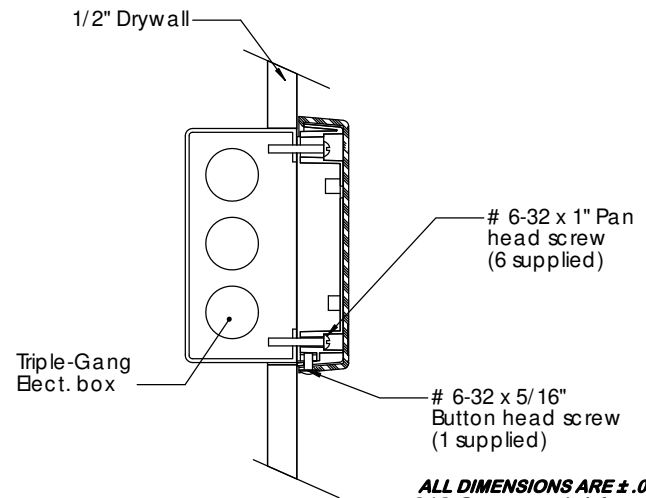

SERPAC **G30**

Electronic Enclosures

Hole for #4 x 1/4" self tapping screw 8 pl.

Sot to accommodate #6-32 small pattern hex nut (1 supplied)

NOTES:

SECTION A-A