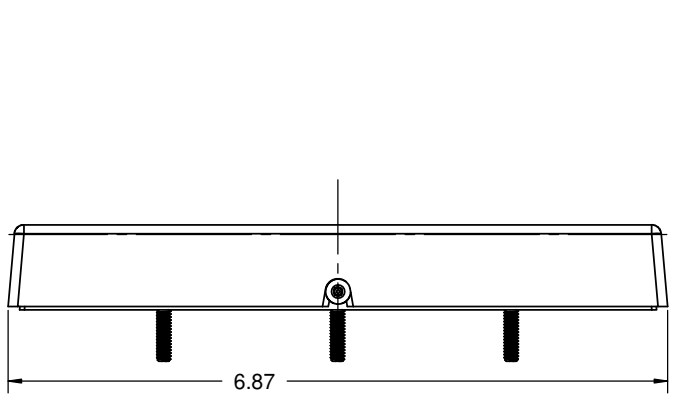

SERPAC **G30**

Electronic Enclosures

Hole for #4 x 1/4" self tapping screw 8 pl.

Sot to accommodate #6-32 small pattern hex nut (1 supplied)

NOTES:

SECTION A-A