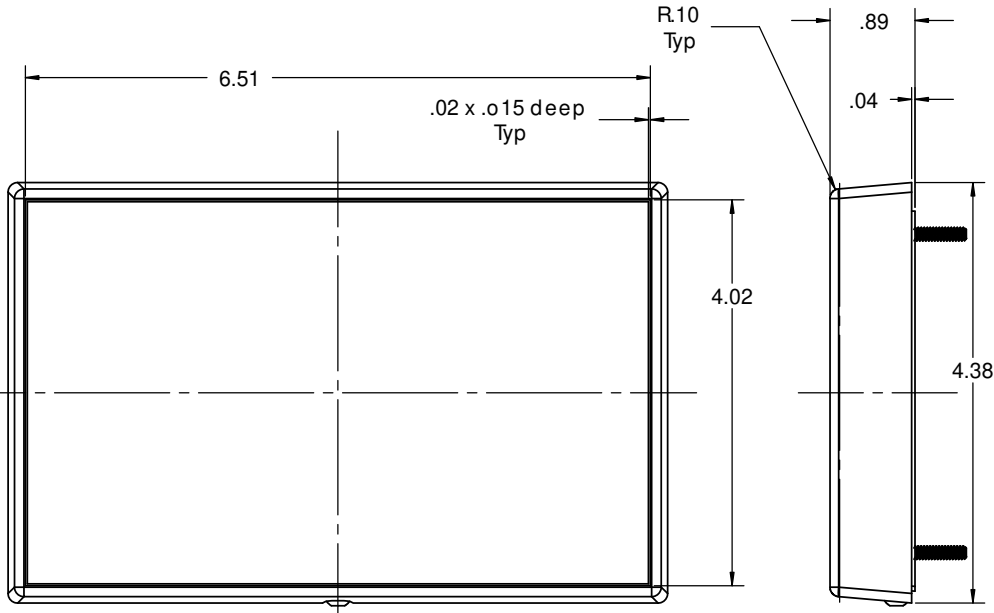

SERPAC **G30**

Electronic Enclosures

Hole for #4 x 1/4" self tapping screw 8 pl.

Sot to accommodate #6-32 small pattern hex nut (1 supplied)

NOTES:

SECTION A-A