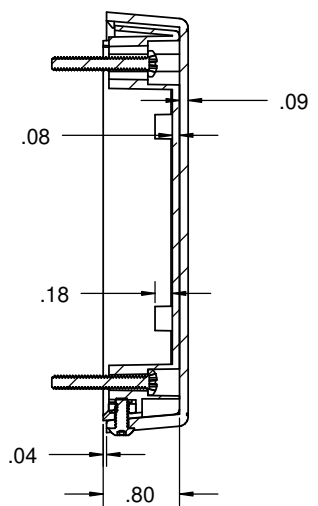

SERPAC **G30**

Electronic Enclosures

Hole for #4 x 1/4" self tapping screw 8 pl.

Sot to accommodate #6-32 small pattern hex nut (1 supplied)

NOTES:

SECTION A-A