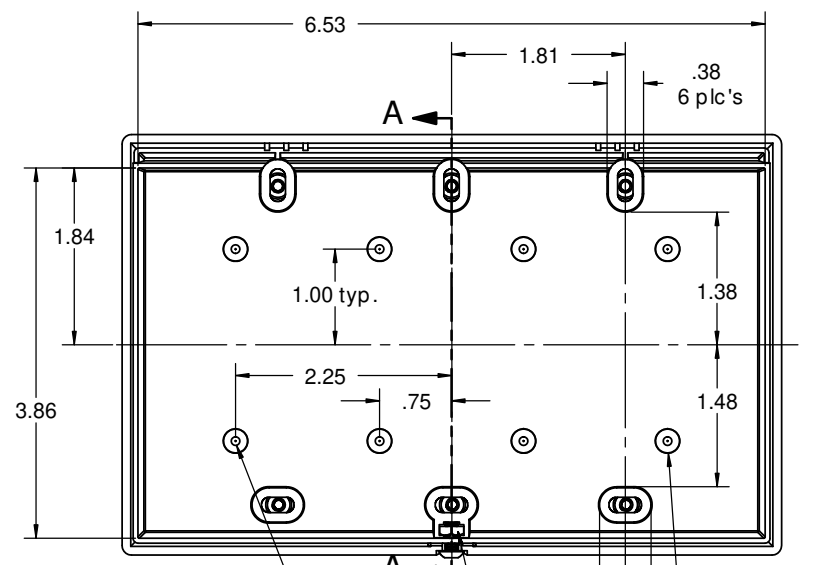

SERPAC **G30**

Electronic Enclosures

Hole for #4 x 1/4" self tapping screw 8 pl.

Sot to accommodate #6-32 small pattern hex nut (1 supplied)

NOTES:

SECTION A-A