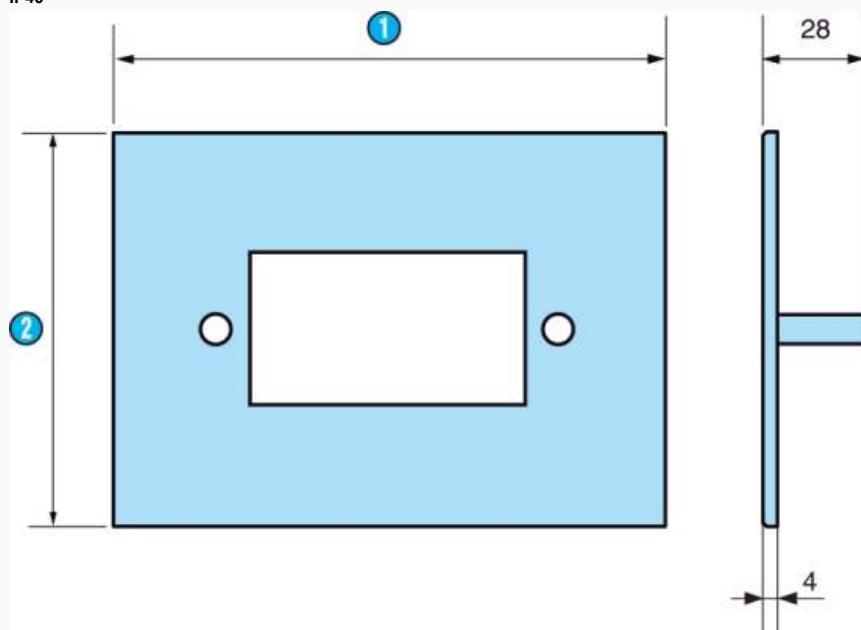

Faceplates MA1 Part number 88970809

- IP67 : sealing on front panel, panel-mounting of the Millennium 3
- IP40 : direct access to the front of the controller, possibility of labelling (laser marking)

Part numbers

Type	Description
88970809 MA1	IP40 faceplate : CD12 or XD10

Specifications

Dimensions (mm)

IP40

N°	Legend
①	88970809 = 110 88970810 = 155
②	88970809 = 108 88970810 = 108

Dimensions (mm)

**Dimensions (mm)**

EN 88970810_N02