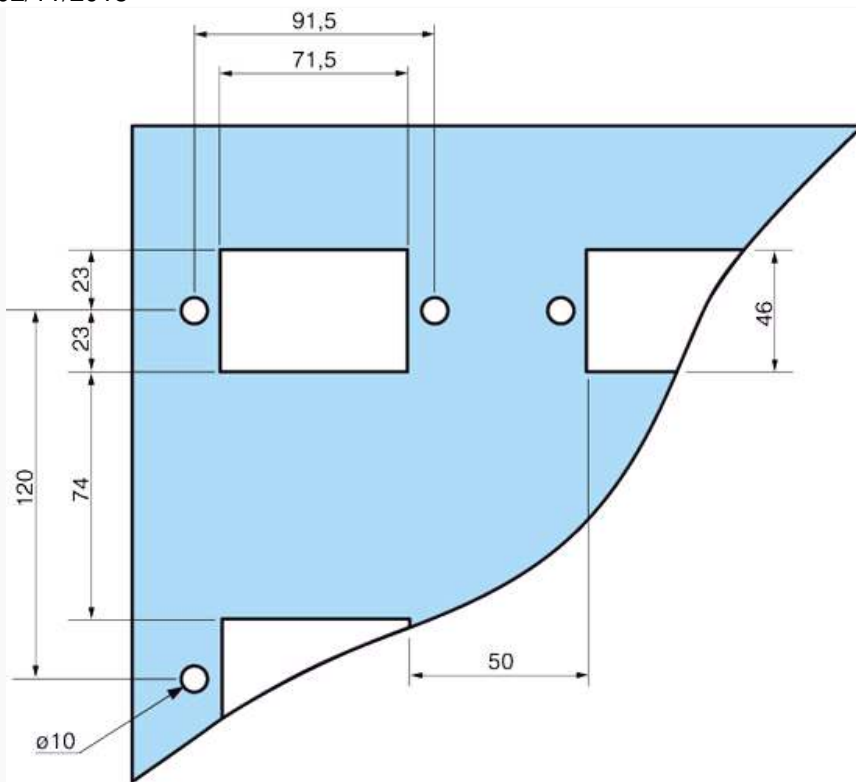

Type	Description
88970809 MA1	IP40 faceplate : CD12 or XD10

Specifications

Dimensions (mm)

IP40

N°	Legend
①	88970809 = 110 88970810 = 155
②	88970809 = 108 88970810 = 108

Dimensions (mm)

**Dimensions (mm)**

EN 88970810_N02