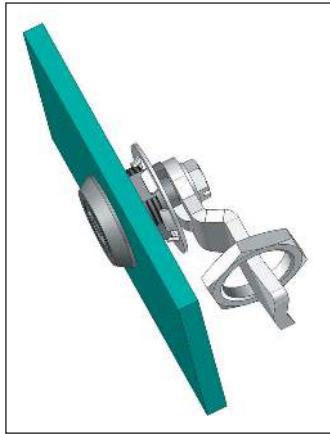

QUARTER TURN WASHER

Specifications

- Material: Steel
- Finish: Zinc plated

Features

- Prevents rotation
- For applications subject to vibration

Item Number

060A3

Material

Steel

Finish

Zinc