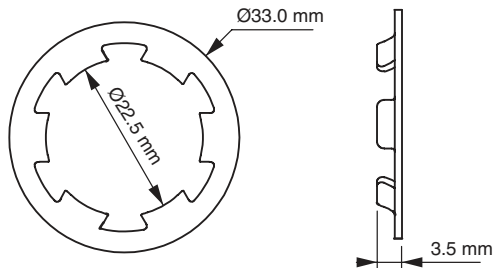

QUARTER TURN WASHER

Specifications

- Material: Steel
- Finish: Zinc plated

Features

- Prevents rotation
- For applications subject to vibration

Item Number

060A3

Material