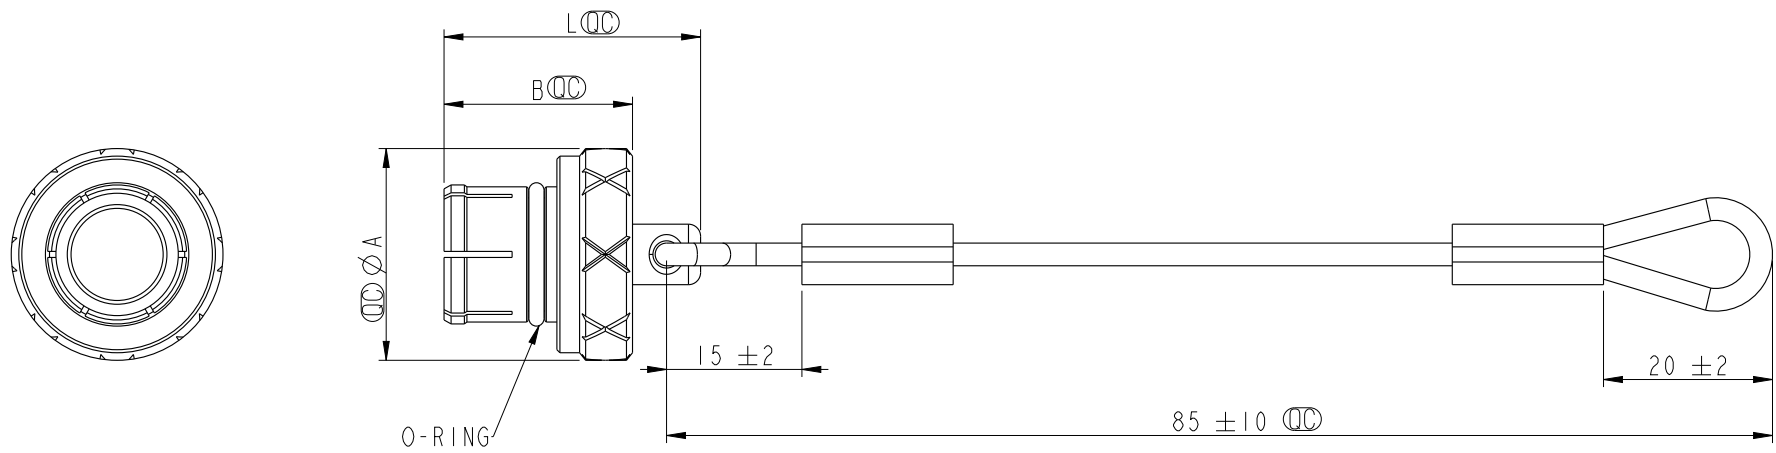

THIS DOCUMENT IS SUBJECT TO CHANGE WITHOUT NOTICE. IT IS CONFIDENTIAL AND A PROPERTY OF Amphenol LTW. DISCLOSURE TO THIRD PARTY HAS TO BE AUTHORIZED BY Amphenol LTW.

REV.	DESCRIPTION

CAP-DLBFQCEX
Series