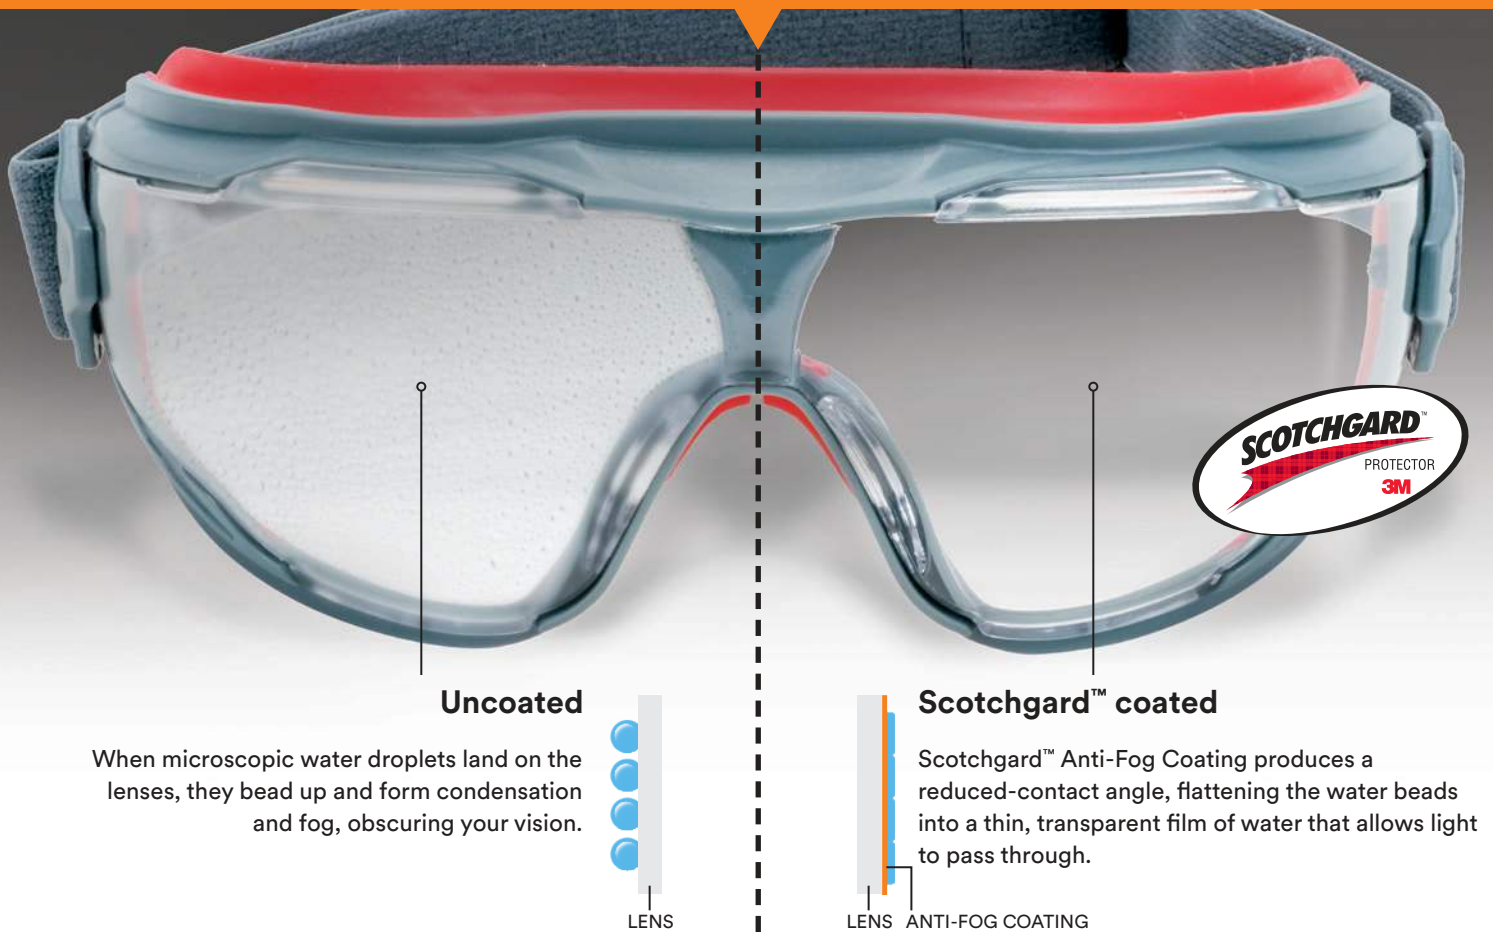

The science behind Scotchgard™ Anti-Fog Technology.