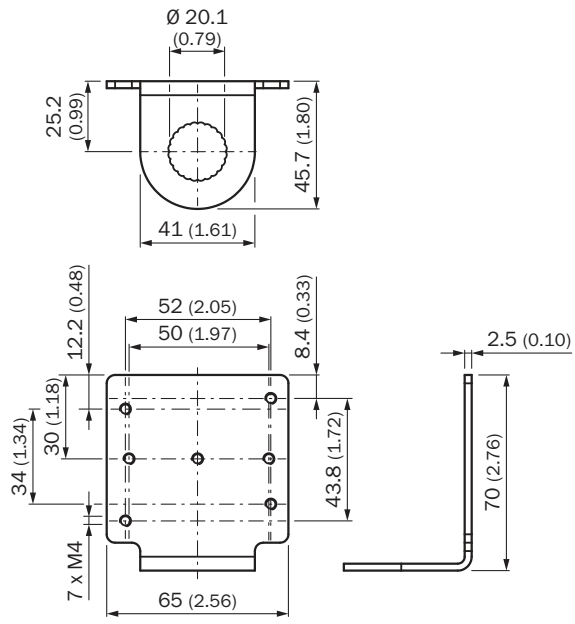

Detailed technical data

Technical specifications

<b>Accessory group</b>	Universal bar clamp systems
<b>Material</b>	Stainless steel 1.4571 (sheet), Stainless steel 1.4408 (clamp)
<b>Items supplied</b>	Universal clamp (5322627), mounting hardware
<b>Description</b>	Plate N07N for universal clamp bracket
<b>Usable for</b>	PL40A PL50A P250 V18V C110A

Dimensional drawing (Dimensions in mm (inch))