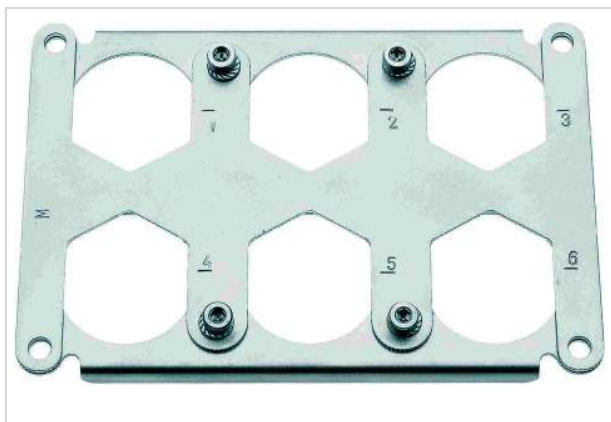

Han 48HPR frame for 6XHC350A for female

Image is for illustration purposes only. Please refer to product description.

Part number	09 40 048 9906
Specification	Han 48HPR frame for 6XHC350A for female
HARTING eCatalogue	https://b2b.harting.com/09400489906

Identification

Category	Accessories
Series of hoods/housings	Han [®] HPR
Type of accessory	Frame
Description of the accessory	for female inserts 6x Han [®] HC Modular 350

Version

Gender	Female
Size	48 HPR