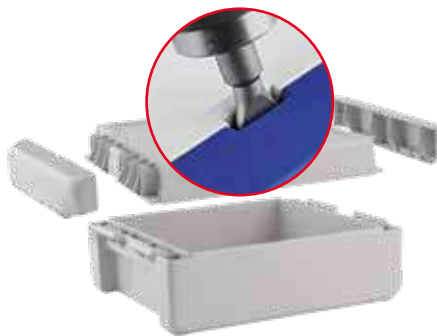

The product advantages

The unique, patented hinged catch has two functions:

- Fast, easy, toolless fitting of the lid
- Swivel the lid open – your choice of hinge side

On request, the enclosures can also be screwed. The hinged catch conceals the screws.

Bocube has very few parts, so it is very light and easy to mount – toolless. Use a size 3 slotted-head screwdriver to open it.

The enclosures in 2 basic colours – optionally with a transparent lid – can be combined with coloured hinged catches as required. Alternatively, manually-operated catches are available.

The blanking plug allows selection of the side to be hinged. In this way, connections between the base and the lid can be protected against damage when the lid is opened.

Quick-Finder:
www.bopla.de/96

Examples of use