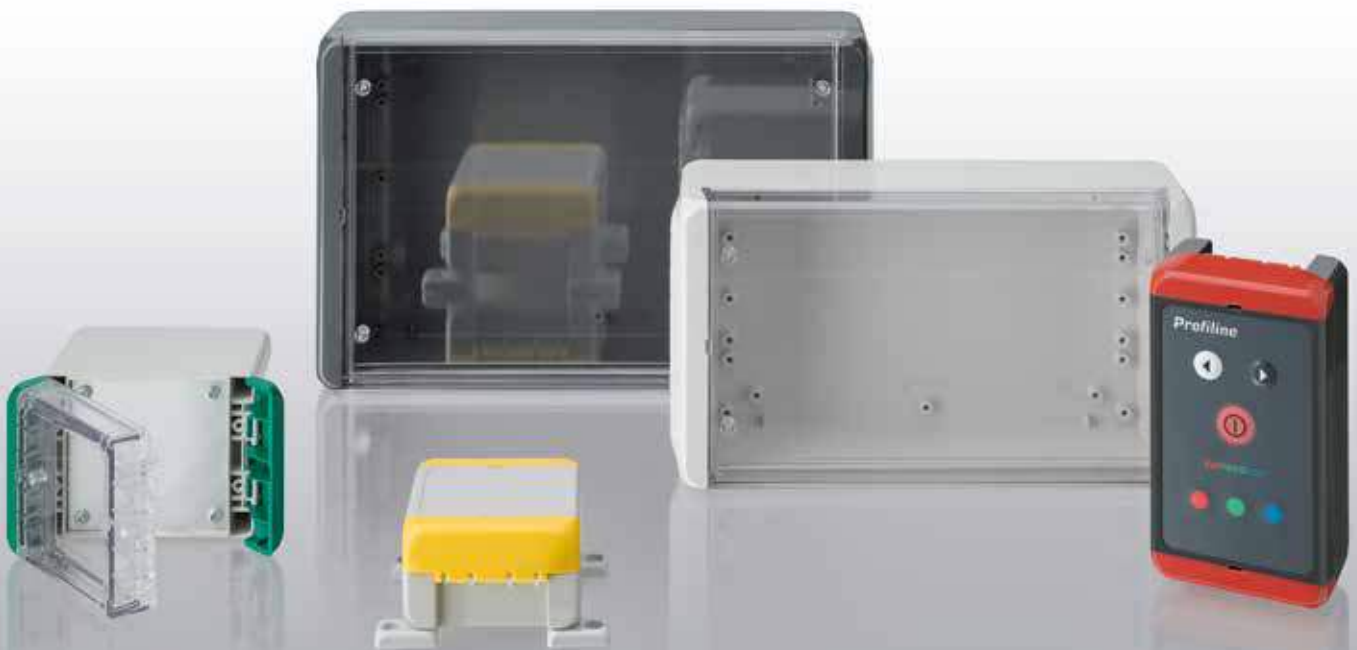

Material:

Enclosure: ABS or PC V-0
(material is suitable for outdoor use;
f1-listing according to UL 746C)
Seal: PU foamed

For details see technical information.