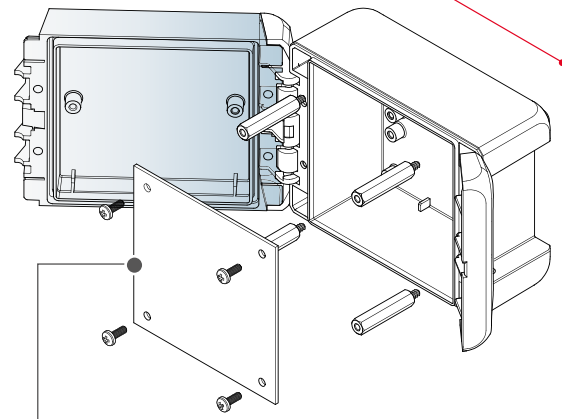

The blanking plug allows selection of the side to be hinged. In this way, connections between the base and the lid can be protected against damage when the lid is opened.

Quick-Finder:
www.bopla.de/96

Examples of use

Material:

Enclosure: ABS or PC V-0
(material is suitable for outdoor use;
f1-listing according to UL 746C)
Seal: PU foamed

For details see technical information.

Enclosure sizes

Design types

Coloured
hinged catches

Front panels

or PCBs can be mounted in the base and in the lid.

Easy opening of the hinge

Bocube

BOPLA

A Phoenix Mecano Company

Hinged catch for manual operation

Manual closing