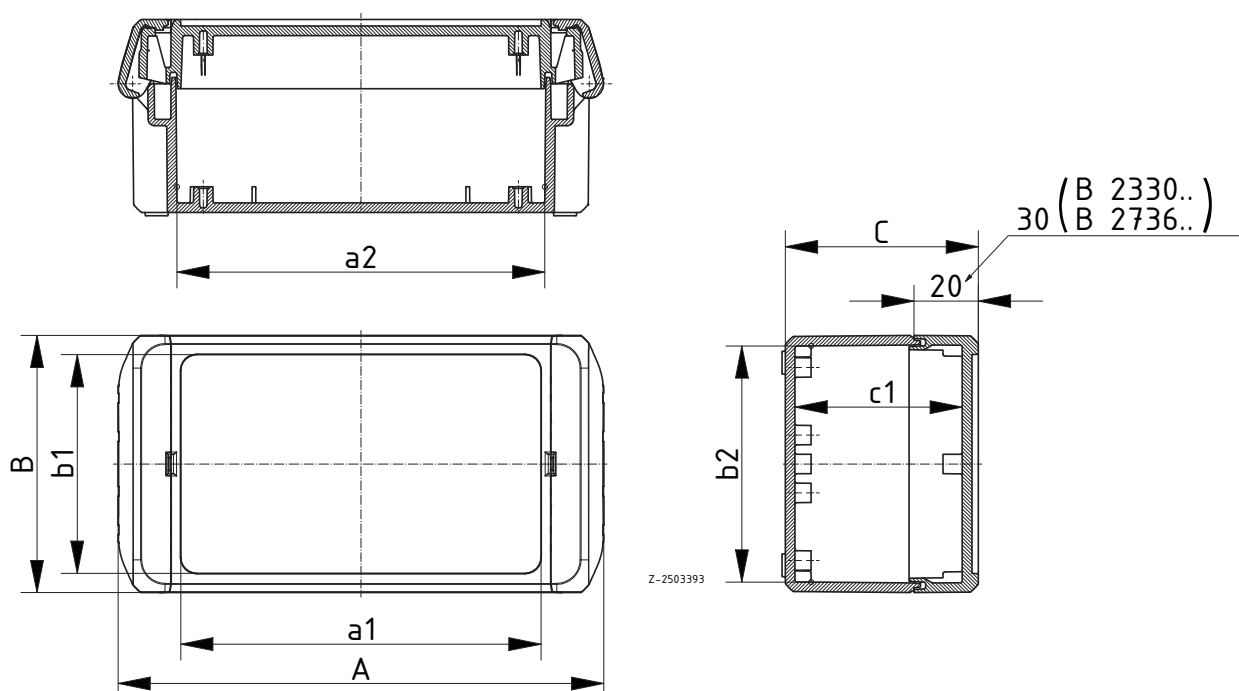

Bocube

PC UL 94 V0, crystal-clear lid

Enclosures, polycarbonate UL 94 V0, crystal-clear lid

Model	Order no.	A	B	C	a1	a2	b1	b2	c1	Colour
B 273616 PC-V0-G 7024	96027674	284	364	160	231	232.4	352	352.8	149	Graphite grey
B 273616 PC-V0-G 7035	96027675	284	364	160	231	232.4	352	352.8	149	Light grey

Scope Of Delivery: Lid and base, hinged quick-release catches