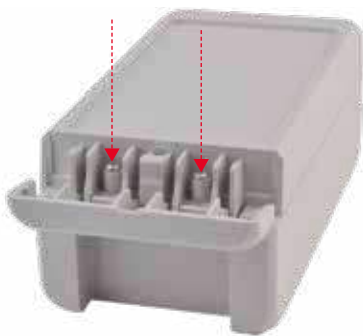

The product advantages

The unique, patented hinged catch has two functions:

- Fast, easy, toolless fitting of the lid
- Swivel the lid open – your choice of hinge side

On request, the enclosures can also be screwed. The hinged catch conceals the screws.

Bocube has very few parts, so it is very light and easy to mount – toolless. Use a size 3 slotted-head screwdriver to open it.

The enclosures in 2 basic colours – optionally with a transparent lid – can be combined with coloured hinged catches as required. Alternatively, manually-operated catches are available.

The blanking plug allows selection of the side to be hinged. In this way, connections between the base and the lid can be protected against damage when the lid is opened.

Quick-Finder:
www.bopla.de/96

Examples of use