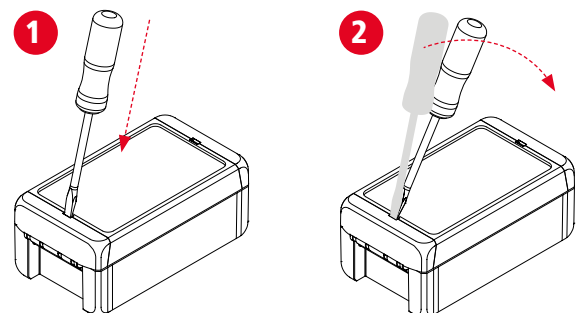

Front panels

or PCBs can be mounted in the base and in the lid.

Easy opening of the hinge