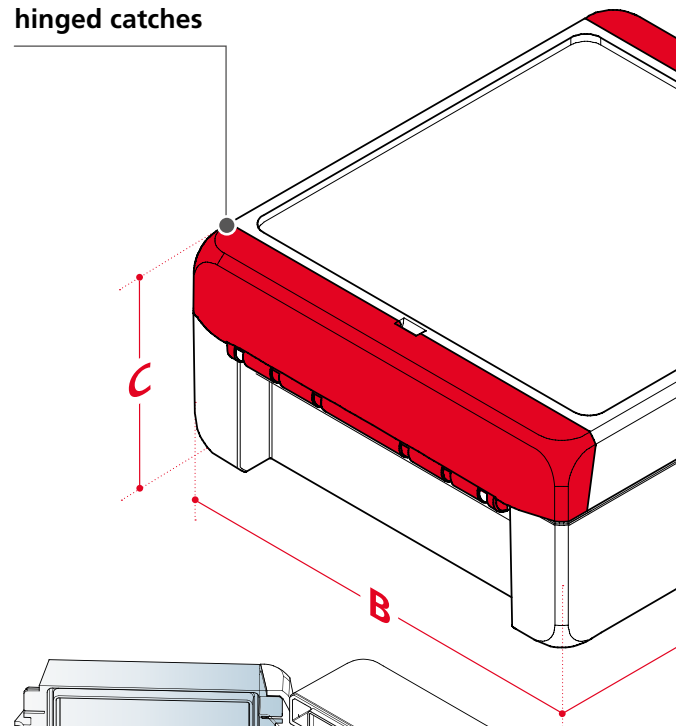

The blanking plug allows selection of the side to be hinged. In this way, connections between the base and the lid can be protected against damage when the lid is opened.

Quick-Finder:
www.bopla.de/96

Examples of use

Material:

Enclosure: ABS or PC V-0
(material is suitable for outdoor use;
f1-listing according to UL 746C)
Seal: PU foamed

For details see technical information.

Enclosure sizes

Design types

Coloured
hinged catches

Front panels

or PCBs can be mounted in the base and in the lid.

Easy opening of the hinge

Bocube

BOPLA

A Phoenix Mecano Company

Hinged catch for manual operation

Manual closing