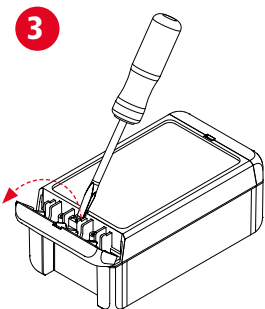

The blanking plug allows selection of the side to be hinged. In this way, connections between the base and the lid can be protected against damage when the lid is opened.

Quick-Finder:
www.bopla.de/96

Examples of use

Front panels

or PCBs can be mounted in the base and in the lid.

Easy opening of the hinge

Bocube

BOPLA

A Phoenix Mecano Company

Hinged catch for manual operation

Manual closing