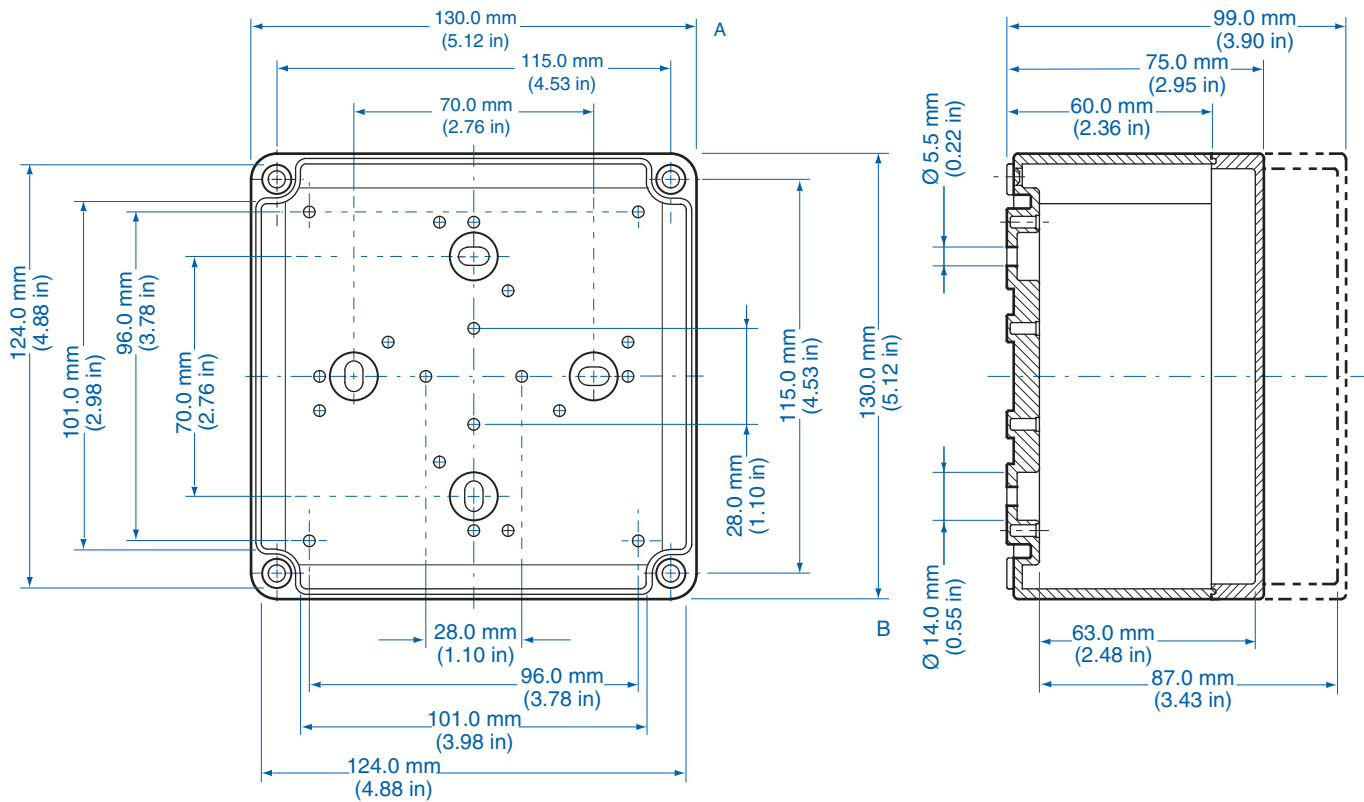

Dimensions