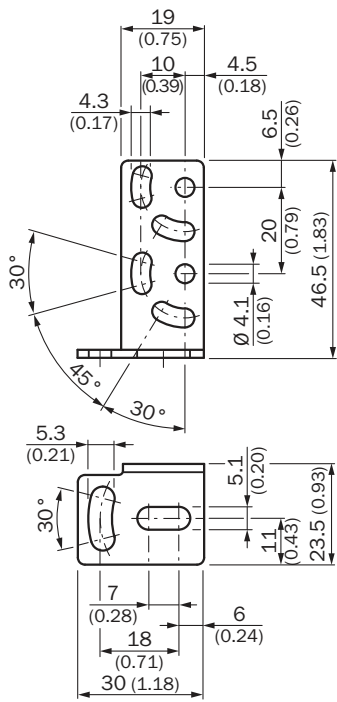

BEF-WG-W12

SICK
Sensor Intelligence.

Ordering information

Type	Part no.
BEF-WG-W12	2013942

Other models and accessories → www.sick.com/

Detailed technical data

Technical specifications

Accessory group	Mounting brackets and plates
Accessory family	Mounting brackets
Suitable for	W11-2, W12-3, W16
Material	Stainless steel
Items supplied	Mounting hardware included
Description	Mounting bracket, large

Dimensional drawing (Dimensions in mm (inch))

SICK AT A GLANCE

SICK is one of the leading manufacturers of intelligent sensors and sensor solutions for industrial applications. A unique range of products and services creates the perfect basis for controlling processes securely and efficiently, protecting individuals from accidents and preventing damage to the environment.