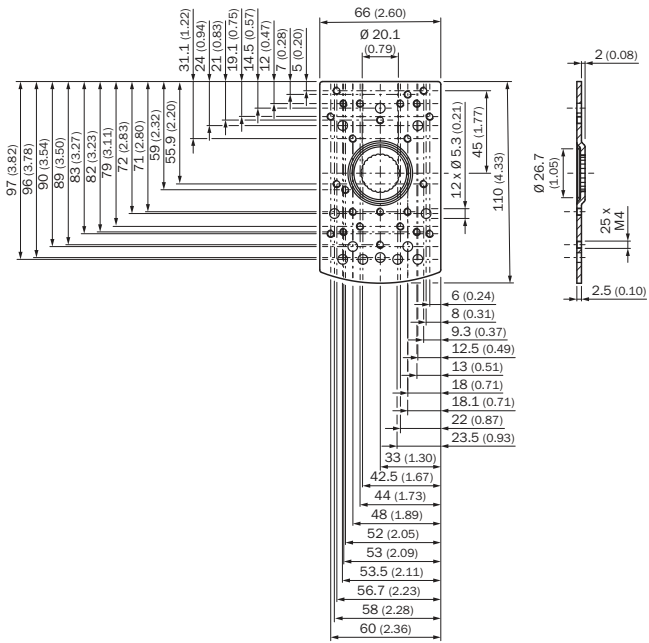

BEF-KHS-N04N

SICK
Sensor Intelligence.

Ordering information

Type	Part no.
BEF-KHS-N04N	2051620

Included in delivery: BEF-KHS-KH3N (1)

Other models and accessories → www.sick.com/

Detailed technical data

Technical specifications

Accessory group	Universal bar clamp systems
Material	Stainless steel 1.4571 (sheet), Stainless steel 1.4408 (clamp)
Items supplied	Universal clamp (5322627), mounting hardware
Description	Plate N04N for universal clamp bracket, stainless steel
Usable for	Dx50 UC12 W12G W14-2 W18-2 W23 W280 W11-2 W12-3 W12-2 Laser W12 Teflon W16 W18-3 W23-2 W24-2 W24-2 Ex W26 W27-2 Laser W27-2 W27-3 W34 W260 W280-2 PowerProx Reflex Array W11G-2 W18-3 Ex W27-3 Ex

Dimensional drawing (Dimensions in mm (inch))

SICK AT A GLANCE

SICK is one of the leading manufacturers of intelligent sensors and sensor solutions for industrial applications. A unique range of products and services creates the perfect basis for controlling processes securely and efficiently, protecting individuals from accidents and preventing damage to the environment.