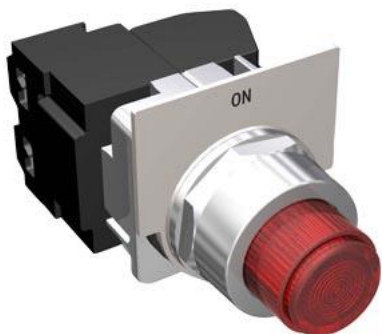

PUSHBUTTON"FS" P-T-T RED "ON"120V

Figure similar

product brand name

NEMA Control Product Accessories

Further information

Industry Mall (Online ordering system)

<https://mall.industry.siemens.com/mall/en/us/Catalog/product?mlfb=US2:49SPLPBRF>