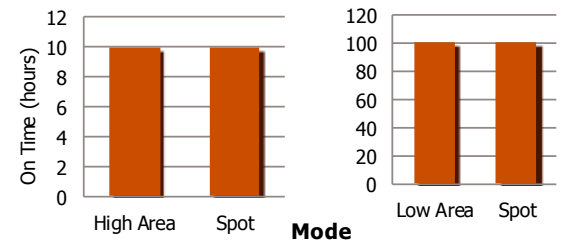

Spot Mode tested according to ANSI/NEMA FL 1 Standard. Standard not applicable to Area Modes.

*Light output measured from LED at 150 mA rms. Value is only applicable to the LED. Actual device light output may vary.

**10% of High.

Important Notice

This datasheet contains information specific to products manufactured at the time of its publication
Contents herein do not constitute a claim or warranty
©Energizer / All Rights Reserved

***Endpoint determined at 1% of initial value at lowest lumen setting.