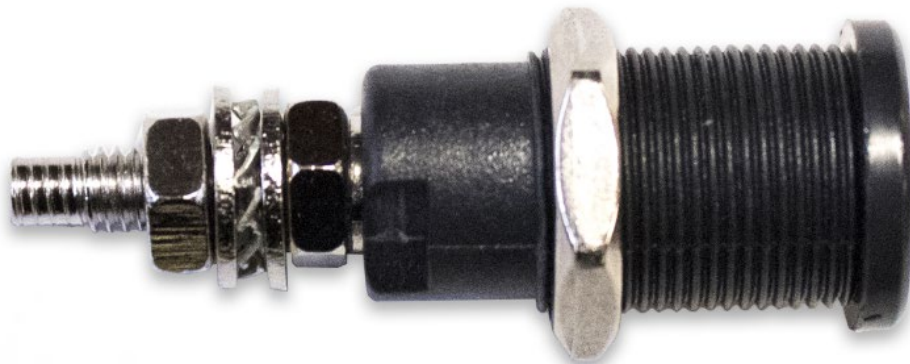

BU-31607-@

(Screw-in Safety Socket with Stud and Metal Nut)

- Mueller's BU-31607 is a Screw-in Safety Socket with a Stud and Metal Nut.
- Overall length of 1.53" (39mm).
- Material:
 - Hardware – Nickel plated Brass
 - Insulator – ABS, Nylon composite
- Ratings:
 - 600 Volts, Category III
 - 1000 Volts, Category II
 - 45 Amps
 - IEC 1010 Compliant
- Color: The "@" in the model number represents color. Available colors:
 - 0 Black, -2 Red, -4 Yellow, -5 Green, -6 Blue, -8 Gray, -9 White, and -B Green/Yellow
- RoHS 3 Compliant