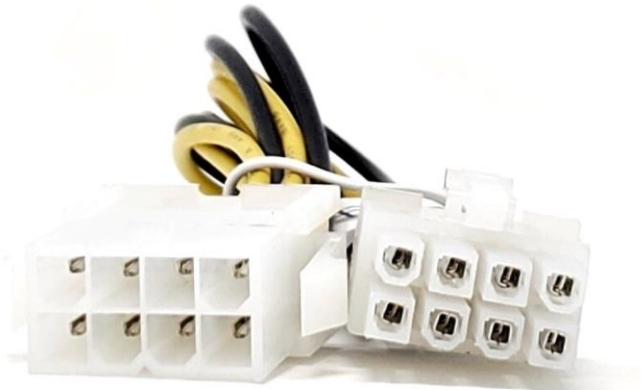

## 8" EPS 8-Pin Male to 8-Pin Female Power Extension Cable F04-EPS8

#### Micro Connectors 8" EPS 8-Pin Male to 8-Pin Female Power Extension Cable

- Extend the reach of your EPS power supply cable
- 8-pin ATX 12V connector
- cable provides the flexibility to custom build your PC
- 1 ATX 8-pin female power connector
- 1 ATX 8-pin male power connector
- lifetime warranty