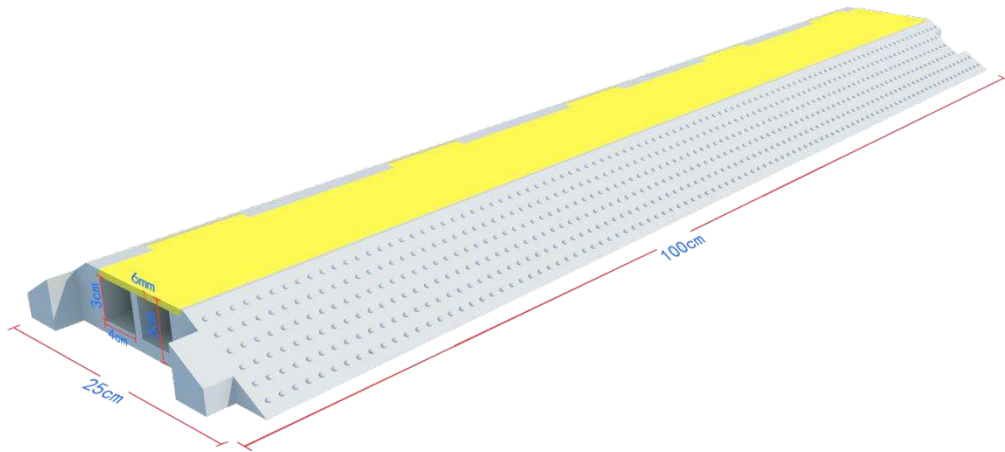

KORE™ Series Cable Protectors

The KORE™ series cable protectors are designed as a temporary solution to protect cables in work zones or large event situations. The single piece, rubber design contains a top hinged, PVC lid for easy access. This protector provides high impact resistance and dynamic load-bearing properties.

The KORE™ series cable protectors are available in 2, 3, or 5 channel pieces which can fit cables measuring up to 1.5 inches in diameter.

Safety warning symbols are molded into the lid's surface and they are skid resistant with rough patterns on all upper surfaces. The bright yellow top provides superior visibility to oncoming vehicular and foot traffic.

CSL20105-03

CSL20103-03

Product specifications may change without prior notification

CSL20102-03

CSL20103-03

CSL20105-03

KORE™ Series Cable Protectors

Part Number	Description	Length (in)	Width (in)	Height (in)	Weight (lbs)	Channel Size (in)	Working Temp	Working Load Limit
CSL20102-03	2 Channel Yellow and Black straight 3ft.	39.37	9.84	1.97	14.3	1.57	13°F - 122°F	8 Tons
CSL20103-03	3 Channel Yellow and Black straight 3ft.	35.83	19.69	2.75	14.3	1.57	13°F - 122°F	8 Tons
CSL20105-03	5 Channel Yellow and Black straight 3ft.	35.43	19.68	1.97	30	1.38	13°F - 122°F	8 Tons

Product specifications may change without prior notification

KORE™ Series Cable Protectors

Part Number	Description	Length (in)	Width (in)	Height (in)	Weight (lbs)	Channel Size (in)	Working Temp	Working Load Limit
CSL20102-03	2 Channel Yellow and Black straight 3ft.	39.37	9.84	1.97	14.3	1.57	13°F - 122°F	8 Tons