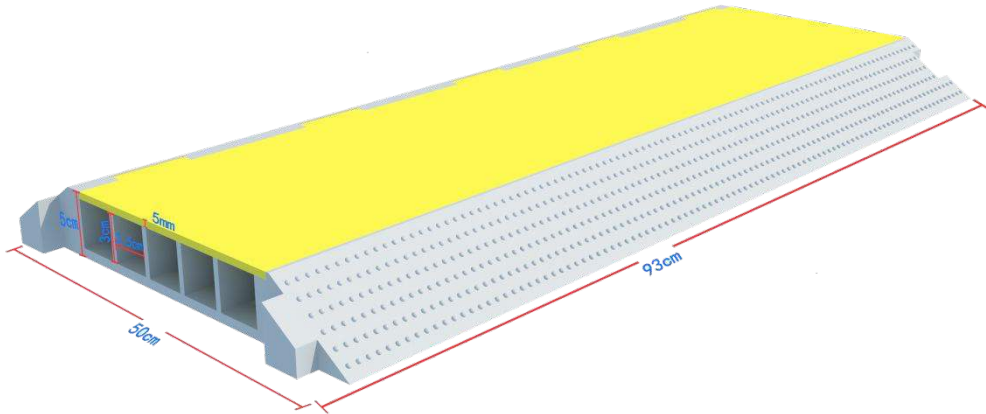

KORE™ Series Cable Protectors

Part Number	Description	Length (in)	Width (in)	Height (in)	Weight (lbs)	Channel Size (in)	Working Temp	Working Load Limit
CSL20105-03	5 Channel Yellow and Black straight 3ft.	35.43	19.68	1.97	30	1.38	13°F - 122°F	8 Tons

Product specifications may change without prior notification