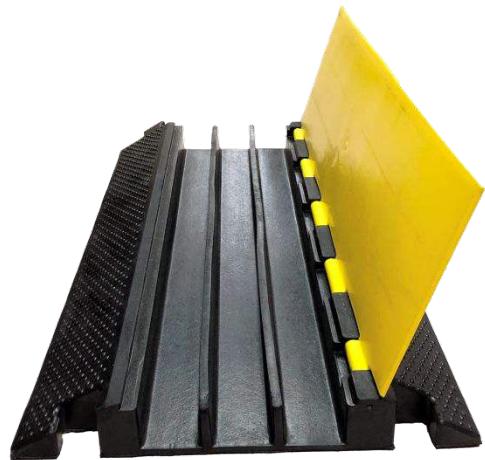

KORE™ Series Cable Protectors

The KORE™ series cable protectors are designed as a temporary solution to protect cables in work zones or large event situations. The single piece, rubber design contains a top hinged, PVC lid for easy access. This protector provides high impact resistance and dynamic load-bearing properties.

The KORE™ series cable protectors are available in 2, 3, or 5 channel pieces which can fit cables measuring up to 1.5 inches in diameter.

Safety warning symbols are molded into the lid's surface and they are skid resistant with rough patterns on all upper surfaces. The bright yellow top provides superior visibility to oncoming vehicular and foot traffic.

CSL20105-03

CSL20103-03

Product specifications may change without prior notification

CSL20102-03

CSL20103-03

CSL20105-03

KORE™ Series Cable Protectors

Part Number	Description	Length (in)	Width (in)	Height (in)	Weight (lbs)	Channel Size (in)	Working Temp	Working Load Limit
CSL20102-03	2 Channel Yellow and Black straight 3ft.	39.37	9.84	1.97	14.3	1.57	13°F - 122°F	8 Tons
CSL20103-03	3 Channel Yellow and Black straight 3ft.	35.83	19.69	2.75	14.3	1.57	13°F - 122°F	8 Tons
CSL20105-03	5 Channel Yellow and Black straight 3ft.	35.43	19.68	1.97	30	1.38	13°F - 122°F	8 Tons