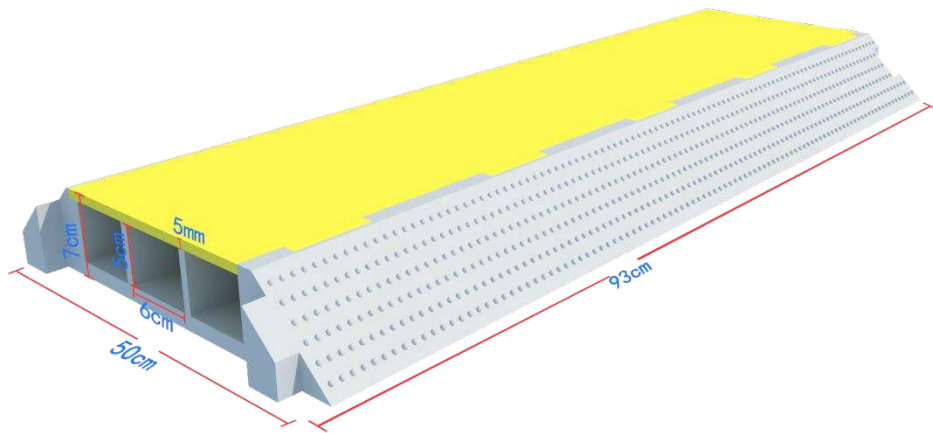

KORE™ Series Cable Protectors

Part Number	Description	Length (in)	Width (in)	Height (in)	Weight (lbs)	Channel Size (in)	Working Temp	Working Load Limit
CSL20103-03	3 Channel Yellow and Black straight 3ft.	35.83	19.69	2.75	14.3	1.57	13°F - 122°F	8 Tons

Product specifications may change without prior notification