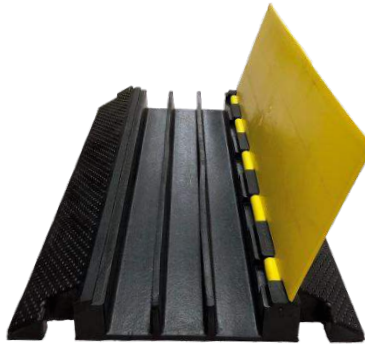

KORE™ Series Cable Protectors

The KORE™ series cable protectors are designed as a temporary solution to protect cables in work zones or large event situations. The single piece, rubber design contains a top hinged, PVC lid for easy access. This protector provides high impact resistance and dynamic load-bearing properties.

The KORE™ series cable protectors are available in 2, 3, or 5 channel pieces which can fit cables measuring up to 1.5 inches in diameter.

Safety warning symbols are molded into the lid's surface and they are skid resistant with rough patterns on all upper surfaces. The bright yellow top provides superior visibility to oncoming vehicular and foot traffic.

CSL20105-03

CSL20103-03

Product specifications may change without prior notification

CSL20102-03

CSL20103-03

CSL20105-03

KORE™ Series Cable Protectors

Part Number	Description	Length (in)	Width (in)	Height (in)	Weight (lbs)	Channel Size (in)	Working Temp	Working Load Limit
CSL20102-03	2 Channel Yellow and Black straight 3ft.	39.37	9.84	1.97	14.3	1.57	13°F - 122°F	8 Tons
CSL20103-03	3 Channel Yellow and Black straight 3ft.	35.83	19.69	2.75	14.3	1.57	13°F - 122°F	8 Tons
CSL20105-03	5 Channel Yellow and Black straight 3ft.	35.43	19.68	1.97	30	1.38	13°F - 122°F	8 Tons

Product specifications may change without prior notification

KORE™ Series Cable Protectors

Part Number	Description	Length (in)	Width (in)	Height (in)	Weight (lbs)	Channel Size (in)	Working Temp	Working Load Limit
CSL20102-03	2 Channel Yellow and Black straight 3ft.	39.37	9.84	1.97	14.3	1.57	13°F - 122°F	8 Tons