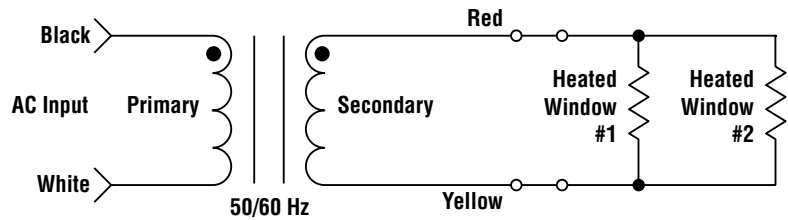

BMHPS Heated Enclosure Power Supply

Power Transformer for Heated Enclosure Windows

Models

Model Number	Description	Primary	Secondary
BMHPS4	Power Supply for Two BMHE4 Enclosures	105 to 130V ac	23V ac
BMHPS5	Power Supply for Two BMHE5 Enclosures		27V ac
BMHPS6	Power Supply for Two BMHE6 Enclosures	210 to 230V ac	29V ac
BMHPS6-74232	Power Supply for Two BMHE6 Enclosures		

Connections

Dimensions