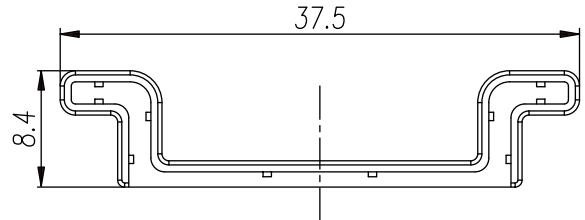

# TS-35C

DIN Rail Terminal Blocks > Accessories > DIN Rail Cover

## Specification

Product description	DIN Rail Cover
Color	Black
Material	PP
Inflammability class	UL94-V2
Compatible products	TS-35
Package	1000 pcs / box