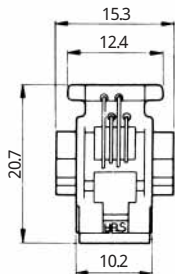

●TM1R-616P44-*

CL No.	Part No.	RoHS
222-4466-2	TM1R-616P44-35S-150M	YES

Color	L (mm)
Yellow	150
Green	150
Red	150
Black	150

Note: Standard finish color is gray.

●TM1R-616M44-*

CL No.	Part No.	RoHS
222-4451-5	TM1R-616M44-35S-70M	YES

Color	L (mm)
Yellow	70
Green	70
Red	70
Black	70

Note: Standard finish color is gray.

MODULAR CONNECTORS

Q 222 TM

• TM1R-616W44-*

CL No.	Part No.	RoHS
222-4441-1	TM1R-616W44-4S-150M	YES

Color	L (mm)
Yellow	150
Green	150
Red	150
Black	150