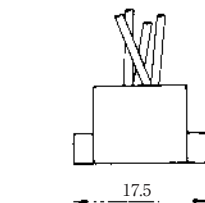

MODULAR CONNECTORS

CL 222 TM

Wire Lead Jack Type

●TM1R-616B44-*

CL No.	Part No.	RoHS
222-4465-0	TM1R-616B44-35S-150M	YES

Color	L (mm)
Yellow	150
Green	150
Red	150
Black	150

Note: Standard finish color is gray.

●TM1R-616P44-*

CL No.	Part No.	RoHS
222-4466-2	TM1R-616P44-35S-150M	YES

Color	L (mm)
Yellow	150
Green	150
Red	150
Black	150

Note: Standard finish color is gray.

●TM1R-616M44-*

CL No.	Part No.	RoHS
222-4451-5	TM1R-616M44-35S-70M	YES