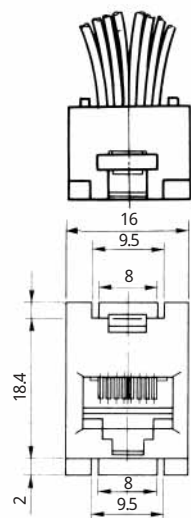

MODULAR CONNECTORS

CL 222 TM

Wire Lead Jack Type

●TM1R-616B44-*

CL No.	Part No.	RoHS
222-4465-0	TM1R-616B44-35S-150M	YES

Color	L (mm)
Yellow	150
Green	150
Red	150
Black	150

Note: Standard finish color is gray.

Color	L (mm)
White	150
Yellow	150
Green	150
Red	150
Black	150
Blue	150

Color	L (mm)
Yellow	150
Green	150
Red	150
Black	150

CL No.	Part No.	RoHS
222-4470-0	TM1RV-623K62-4S-150M	YES

Color	L (mm)
Green	150
Red	150

CL No.	Part No.	RoHS
222-4462-1	TM2RGV-L66-4S-150M	YES

Color	L (mm)
White	150
Yellow	150
Green	150
Red	150
Black	150
Blue	150

CL No.	Part No.	RoHS
222-4456-9	TM2RGV-L64-4S-150M	YES

Color	L (mm)
Yellow	150
Green	150
Red	150
Black	150

• TM1RV-647AF88- *

CL No.	Part No.	RoHS
222-4454-3	TM1RV647AF88-35S-150M	YES

Color	L(mm)
Brown	150
White	150
Yellow	150
Green	150
Red	150
Black	150
Blue	150
Orange	150

Note: Standard color is warm gray.

• TM2RC-88- *