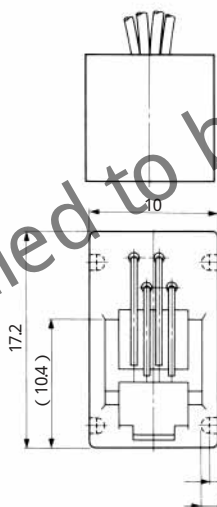

• TM2RD-F44-*