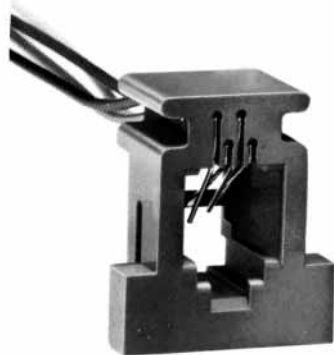

MODULAR CONNECTORS

CL 222 TM

Wire Lead Jack Type

●TM1R-616B44-*

CL No.	Part No.	RoHS
222-4465-0	TM1R-616B44-35S-150M	YES

Color	L (mm)
Yellow	150
Green	150
Red	150
Black	150

Note: Standard finish color is gray.

●TM1R-616P44-*

CL No.	Part No.	RoHS
222-4466-2	TM1R-616P44-35S-150M	YES

Color	L (mm)
Yellow	150
Green	150
Red	150
Black	150

Note: Standard finish color is gray.

●TM1R-616M44-*

CL No.	Part No.	RoHS
222-4451-5	TM1R-616M44-35S-70M	YES