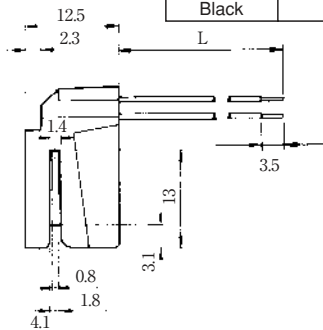

MODULAR CONNECTORS

CL 222 TM

Wire Lead Jack Type

●TM1R-616B44-*

CL No.	Part No.	RoHS
222-4465-0	TM1R-616B44-35S-150M	YES

Color	L (mm)
Yellow	150
Green	150
Red	150
Black	150

Note: Standard finish color is gray.

●TM1R-616P44-*

CL No.	Part No.	RoHS
222-4466-2	TM1R-616P44-35S-150M	YES

Color	L (mm)
Yellow	150
Green	150
Red	150
Black	150

Note: Standard finish color is gray.

●TM1R-616M44-*

CL No.	Part No.	RoHS
222-4451-5	TM1R-616M44-35S-70M	YES