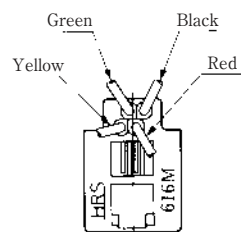

●TM1R-616P44-*

CL No.	Part No.	RoHS
222-4466-2	TM1R-616P44-35S-150M	YES

Color	L (mm)
Yellow	150
Green	150
Red	150
Black	150

Note: Standard finish color is gray.

●TM1R-616M44-*

CL No.	Part No.	RoHS
222-4451-5	TM1R-616M44-35S-70M	YES

Color	L (mm)
Yellow	70
Green	70
Red	70
Black	70

Note: Standard finish color is gray.

MODULAR CONNECTORS

Q 222 TM

• TM1R-616W44-*

CL No.	Part No.	RoHS
222-4441-1	TM1R-616W44-4S-150M	YES

Color	L (mm)
Yellow	150
Green	150
Red	150
Black	150