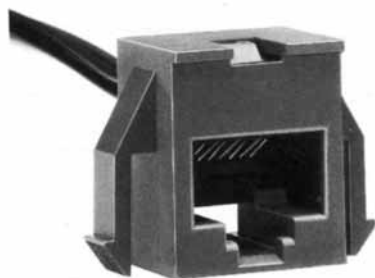

• TM1RV-647AF88- *

CL No.	Part No.	RoHS
222-4454-3	TM1RV647AF88-35S-150M	YES

Color	L(mm)
Brown	150
White	150
Yellow	150
Green	150
Red	150
Black	150
Blue	150
Orange	150

Note: Standard color is warm gray.

• TM2RC-88- *