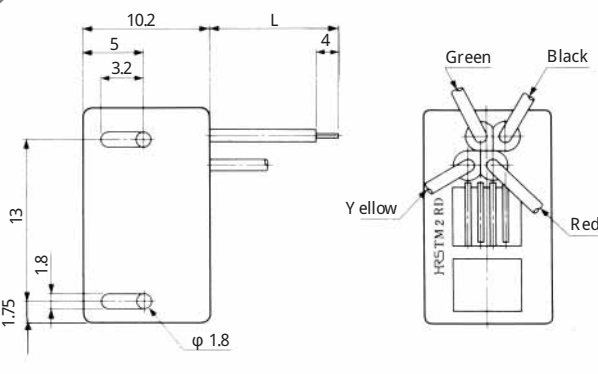

CL No.	Part No.	RoHS
222-4467-5	TM2RD-F44-4S-150M	YES

Color	L (mm)
Yellow	150
Green	150
Red	150
Black	150

Note: Standard finish color is warm gray.