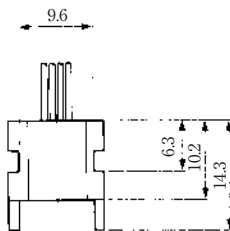

●TM1R-616P44-*

CL No.	Part No.	RoHS
222-4466-2	TM1R-616P44-35S-150M	YES

Color	L (mm)
Yellow	150
Green	150
Red	150
Black	150

Note: Standard finish color is gray.

●TM1R-616M44-*

CL No.	Part No.	RoHS
222-4451-5	TM1R-616M44-35S-70M	YES