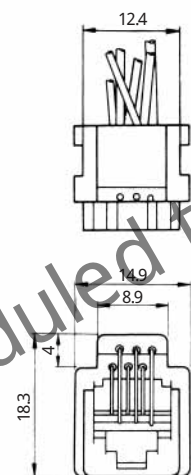

• TM1RV-623K66- *
• TM1RV-623K64- *
• TM1RV-623K62- *

CL No.	Part No.	RoHS	CL No.	Part No.	RoHS
222-4307-9	TM1RV-623K66-4S-150M	YES	222-4473-8	TM1RV-623K64-4S-150M	YES

Color	L (mm)
White	150
Yellow	150
Green	150
Red	150
Black	150
Blue	150

Color	L (mm)
Yellow	150
Green	150
Red	150
Black	150

CL No.	Part No.	RoHS
222-4470-0	TM1RV-623K62-4S-150M	YES

Color	L (mm)
Green	150
Red	150