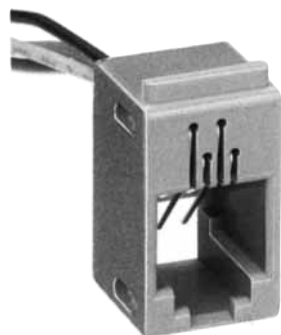

Note: Standard finish color is gray.

• TM2RD-F44-*

CL No.	Part No.	RoHS
222-4467-5	TM2RD-F44-4S-150M	YES

Color	L (mm)
Yellow	150
Green	150
Red	150
Black	150

Note: Standard finish color is warm gray.

• TM2RDA-F44-*

CL No.	Part No.	RoHS
CL222-4440-9	TM2RDA-F44-4S-150M	YES

Color	L (mm)
Yellow	150
Green	150
Red	150
Black	150

Note: Standard finish color is warm gray.

MODULAR CONNECTORS

CL 222 TM

• TM6RA-I44- *

CL No.	Part No.	RoHS
222-4474-0	TM6RA-I44-35S-150M	YES