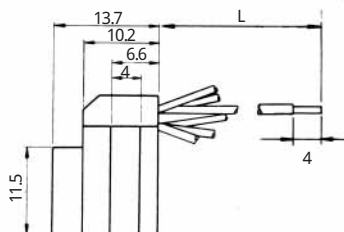

Color	L (mm)
White	150
Yellow	150
Green	150
Red	150
Black	150
Blue	150

Color	L (mm)
Yellow	150
Green	150
Red	150
Black	150

CL No.	Part No.	RoHS
222-4470-0	TM1RV-623K62-4S-150M	YES

Color	L (mm)
Green	150
Red	150