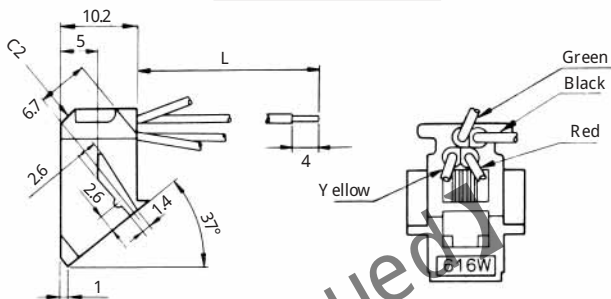

●TM1R-616P44-*

CL No.	Part No.	RoHS
222-4466-2	TM1R-616P44-35S-150M	YES

Color	L (mm)
Yellow	150
Green	150
Red	150
Black	150

Note: Standard finish color is gray.

●TM1R-616M44-*

CL No.	Part No.	RoHS
222-4451-5	TM1R-616M44-35S-70M	YES

Color	L (mm)
Yellow	70
Green	70
Red	70
Black	70

Note: Standard finish color is gray.

MODULAR CONNECTORS

Q 222 TM

• TM1R-616W44-*

CL No.	Part No.	RoHS
222-4441-1	TM1R-616W44-4S-150M	YES

Color	L (mm)
Yellow	150
Green	150
Red	150
Black	150