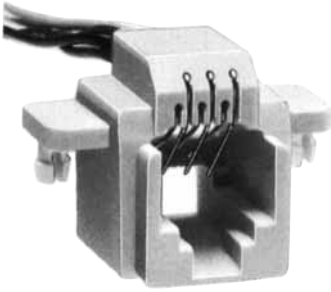

MODULAR CONNECTORS

CL 222 TM

● TM7RV-66-*

CL No.	Part No.	RoHS
222-4472-5	TM7RV-A66-35S-150M	YES

Color	L (mm)
White	150
Yellow	150
Green	150
Red	150
Black	150
Blue	150

Note: Standard finish color is Vanilla white.