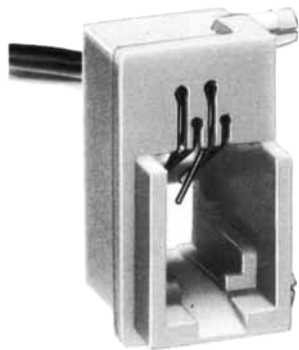

CL No.	Part No.	RoHS
CL222-4440-9	TM2RDA-F44-4S-150M	YES

Color	L (mm)
Yellow	150
Green	150
Red	150
Black	150

Note: Standard finish color is warm gray.

MODULAR CONNECTORS

CL 222 TM

• TM6RA-I44- *

CL No.	Part No.	RoHS
222-4474-0	TM6RA-I44-35S-150M	YES