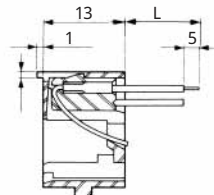

• TM1RV-647AF88- *

CL No.	Part No.	RoHS
222-4454-3	TM1RV647AF88-35S-150M	YES

Color	L(mm)
Brown	150
White	150
Yellow	150
Green	150
Red	150
Black	150
Blue	150
Orange	150

Note: Standard color is warm gray.

• TM2RC-88- *