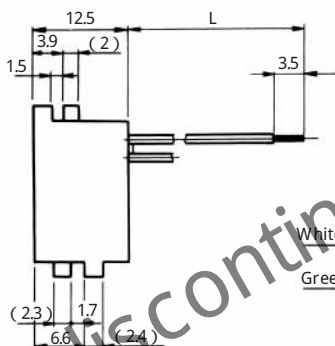

CL No.	Part No.	RoHS
222-4462-1	TM2RGV-L66-4S-150M	YES

Color	L (mm)
White	150
Yellow	150
Green	150
Red	150
Black	150
Blue	150

CL No.	Part No.	RoHS
222-4456-9	TM2RGV-L64-4S-150M	YES

Color	L (mm)
Yellow	150
Green	150
Red	150
Black	150

CL No.	Part No.	RoHS
222-4455-6	TM2RGV-L62-4S-150M	YES

Color	L (mm)
Green	150
Red	150

Note1: Standard finish color is dark brown. Note2: The drawing is shown sample of TM2RGV-L64-*

MODULAR CONNECTORS

CL 222 TM

• TM1RV-647AF88- *

CL No.	Part No.	RoHS
222-4454-3	TM1RV647AF88-35S-150M	YES

Color	L(mm)
Brown	150
White	150
Yellow	150
Green	150
Red	150
Black	150
Blue	150
Orange	150

Note: Standard color is warm gray.

• TM2RC-88- *