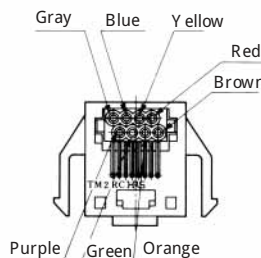

Note: Standard finish color is beige white.