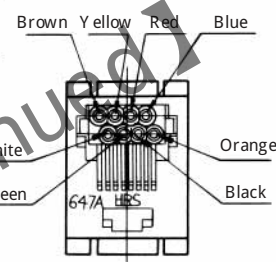

CL No.	Part No.	RoHS
222-4462-1	TM2RGV-L66-4S-150M	YES

Color	L (mm)
White	150
Yellow	150
Green	150
Red	150
Black	150
Blue	150

CL No.	Part No.	RoHS
222-4456-9	TM2RGV-L64-4S-150M	YES

Color	L (mm)
Yellow	150
Green	150
Red	150
Black	150

CL No.	Part No.	RoHS
222-4455-6	TM2RGV-L62-4S-150M	YES

Color	L (mm)
Green	150
Red	150

Note1: Standard finish color is dark brown. Note2: The drawing is shown sample of TM2RGV-L64-*

MODULAR CONNECTORS

CL 222 TM

• TM1RV-647AF88- *

CL No.	Part No.	RoHS
222-4454-3	TM1RV647AF88-35S-150M	YES

Color	L(mm)
Brown	150
White	150
Yellow	150
Green	150
Red	150
Black	150
Blue	150
Orange	150

Note: Standard color is warm gray.

• TM2RC-88- *