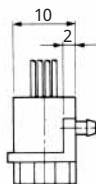

CL No.	Part No.	RoHS
CL222-4440-9	TM2RDA-F44-4S-150M	YES

Color	L (mm)
Yellow	150
Green	150
Red	150
Black	150

Note: Standard finish color is warm gray.

MODULAR CONNECTORS

CL 222 TM

• TM6RA-I44- *

CL No.	Part No.	RoHS
222-4474-0	TM6RA-I44-35S-150M	YES