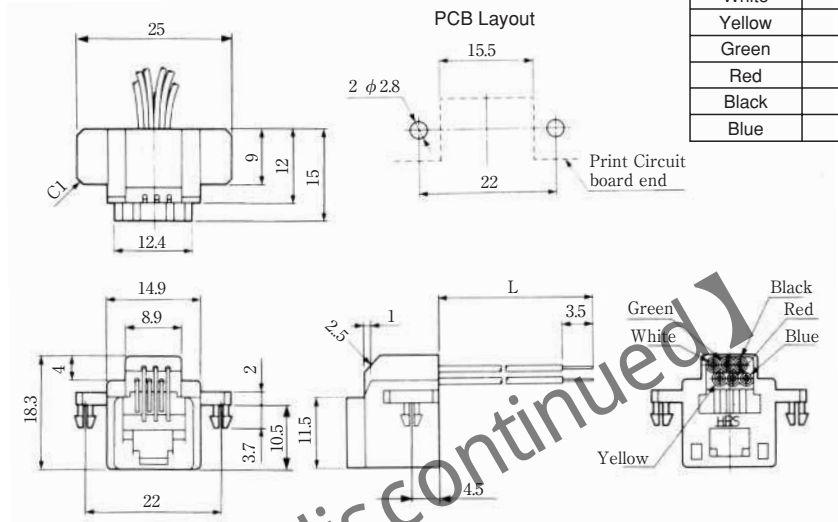

CL No.	Part No.	RoHS
222-4425-5	TM1RV-623P64-35S-150M	YES

Color	L (mm)
Black	150
Red	150
Green	150
Yellow	150

Note1: Standard finish color is gray.

Note2: The drawing is shown sample of TM1RV-623P66- *

MODULAR CONNECTORS

CL 222 TM

● TM7RV-66-*

CL No.	Part No.	RoHS
222-4472-5	TM7RV-A66-35S-150M	YES

Color	L (mm)
White	150
Yellow	150
Green	150
Red	150
Black	150
Blue	150

Note: Standard finish color is Vanilla white.

● TM2RGV-L66- *
 ● TM2RGV-L64- *
 ● TM2RGV-L62- *