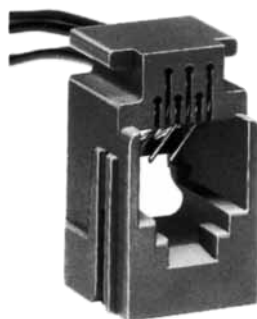

• TM1RV-623P66- *
• TM1RV-623P64- *

CL No.	Part No.	RoHS
222-4471-2	TM1RV-623P66-35S-150M	YES

Color	L (mm)
White	150
Black	150
Red	150
Green	150
Yellow	150
Blue	150

CL No.	Part No.	RoHS
222-4425-5	TM1RV-623P64-35S-150M	YES

Color	L (mm)
Black	150
Red	150
Green	150
Yellow	150