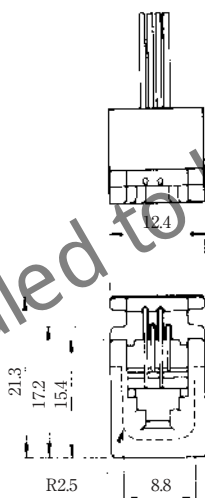

MODULAR CONNECTORS

CL 222 TM

Wire Lead Jack Type

●TM1R-616B44-*

CL No.	Part No.	RoHS
222-4465-0	TM1R-616B44-35S-150M	YES

Color	L (mm)
Yellow	150
Green	150
Red	150
Black	150

Note: Standard finish color is gray.

●TM1R-616P44-*

CL No.	Part No.	RoHS
222-4466-2	TM1R-616P44-35S-150M	YES

Color	L (mm)
Yellow	150
Green	150
Red	150
Black	150

Note: Standard finish color is gray.

●TM1R-616M44-*

CL No.	Part No.	RoHS
222-4451-5	TM1R-616M44-35S-70M	YES

CL No.	Part No.	RoHS
CL222-4440-9	TM2RDA-F44-4S-150M	YES

Color	L (mm)
Yellow	150
Green	150
Red	150
Black	150

Note: Standard finish color is warm gray.

MODULAR CONNECTORS

CL 222 TM

• TM6RA-I44- *

CL No.	Part No.	RoHS
222-4474-0	TM6RA-I44-35S-150M	YES

CL 222 TM

● TM7RV-66-*

CL No.	Part No.	RoHS
222-4472-5	TM7RV-A66-35S-150M	YES

Color	L (mm)
White	150
Yellow	150
Green	150
Red	150
Black	150
Blue	150

Note: Standard finish color is Vanilla white.

● TM2RGV-L66- *
 ● TM2RGV-L64- *
 ● TM2RGV-L62- *