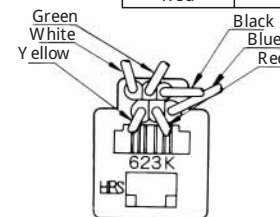

CL No.	Part No.	RoHS
CL222-4440-9	TM2RDA-F44-4S-150M	YES

Color	L (mm)
Yellow	150
Green	150
Red	150
Black	150

Note: Standard finish color is warm gray.

MODULAR CONNECTORS

CL 222 TM

• TM6RA-I44- *

CL No.	Part No.	RoHS
222-4474-0	TM6RA-I44-35S-150M	YES

Color	L (mm)
Yellow	150
Green	150
Red	150
Black	150

Note: Standard finish color is ash gray.

• TM1RV-623K66- *
 • TM1RV-623K64- *
 • TM1RV-623K62- *

CL No.	Part No.	RoHS	CL No.	Part No.	RoHS
222-4307-9	TM1RV-623K66-4S-150M	YES	222-4473-8	TM1RV-623K64-4S-150M	YES

Color	L (mm)
White	150
Yellow	150
Green	150
Red	150
Black	150
Blue	150

Color	L (mm)
Yellow	150
Green	150
Red	150
Black	150

CL No.	Part No.	RoHS
222-4470-0	TM1RV-623K62-4S-150M	YES

Color	L (mm)
Green	150
Red	150