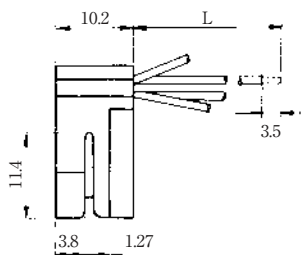

MODULAR CONNECTORS

CL 222 TM

Wire Lead Jack Type

●TM1R-616B44-*

CL No.	Part No.	RoHS
222-4465-0	TM1R-616B44-35S-150M	YES

Color	L (mm)
Yellow	150
Green	150
Red	150
Black	150

Note: Standard finish color is gray.

●TM1R-616P44-*

CL No.	Part No.	RoHS
222-4466-2	TM1R-616P44-35S-150M	YES

Color	L (mm)
Yellow	150
Green	150
Red	150
Black	150

Note: Standard finish color is gray.

●TM1R-616M44-*

CL No.	Part No.	RoHS
222-4451-5	TM1R-616M44-35S-70M	YES

Color	L (mm)
White	150
Yellow	150
Green	150
Red	150
Black	150
Blue	150

Color	L (mm)
Yellow	150
Green	150
Red	150
Black	150

CL No.	Part No.	RoHS
222-4470-0	TM1RV-623K62-4S-150M	YES

Color	L (mm)
Green	150
Red	150

CL 222 TM

● TM7RV-66-*

CL No.	Part No.	RoHS
222-4472-5	TM7RV-A66-35S-150M	YES

Color	L (mm)
White	150
Yellow	150
Green	150
Red	150
Black	150
Blue	150

Note: Standard finish color is Vanilla white.

● TM2RGV-L66- *
 ● TM2RGV-L64- *
 ● TM2RGV-L62- *