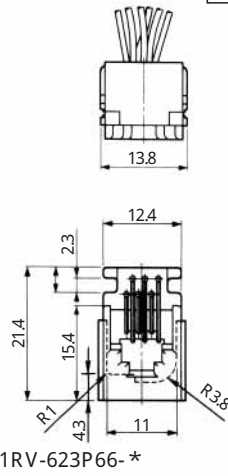

• TM1RV-623P66- *
• TM1RV-623P64- *

CL No.	Part No.	RoHS
222-4471-2	TM1RV-623P66-35S-150M	YES

Color	L (mm)
White	150
Black	150
Red	150
Green	150
Yellow	150
Blue	150

CL No.	Part No.	RoHS
222-4425-5	TM1RV-623P64-35S-150M	YES

Color	L (mm)
Black	150
Red	150
Green	150
Yellow	150