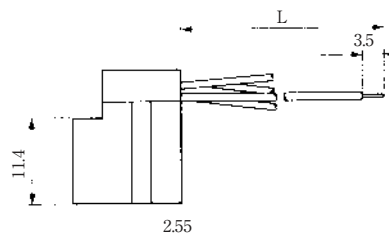

Note: Standard finish color is gray.