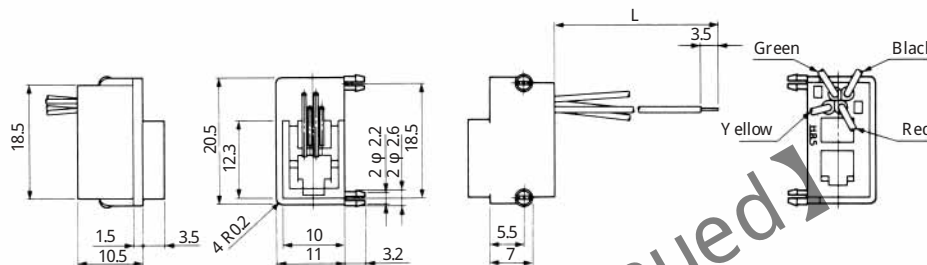

CL No.	Part No.	RoHS
222-4474-0	TM6RA-I44-35S-150M	YES

Color	L (mm)
Yellow	150
Green	150
Red	150
Black	150

Note: Standard finish color is ash gray.