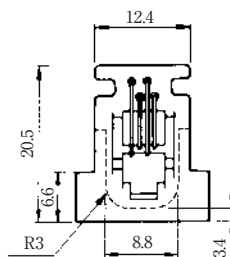

MODULAR CONNECTORS

CL 222 TM

Wire Lead Jack Type

●TM1R-616B44-*

CL No.	Part No.	RoHS
222-4465-0	TM1R-616B44-35S-150M	YES

Color	L (mm)
Yellow	150
Green	150
Red	150
Black	150

Note: Standard finish color is gray.

●TM1R-616P44-*

CL No.	Part No.	RoHS
222-4466-2	TM1R-616P44-35S-150M	YES

Color	L (mm)
Yellow	150
Green	150
Red	150
Black	150

Note: Standard finish color is gray.

●TM1R-616M44-*

CL No.	Part No.	RoHS
222-4451-5	TM1R-616M44-35S-70M	YES

Color	L (mm)
White	150
Yellow	150
Green	150
Red	150
Black	150
Blue	150

Color	L (mm)
Yellow	150
Green	150
Red	150
Black	150

CL No.	Part No.	RoHS
222-4470-0	TM1RV-623K62-4S-150M	YES

Color	L (mm)
Green	150
Red	150

CL 222 TM

● TM7RV-66-*

CL No.	Part No.	RoHS
222-4472-5	TM7RV-A66-35S-150M	YES

Color	L (mm)
White	150
Yellow	150
Green	150
Red	150
Black	150
Blue	150

Note: Standard finish color is Vanilla white.

● TM2RGV-L66- *
 ● TM2RGV-L64- *
 ● TM2RGV-L62- *