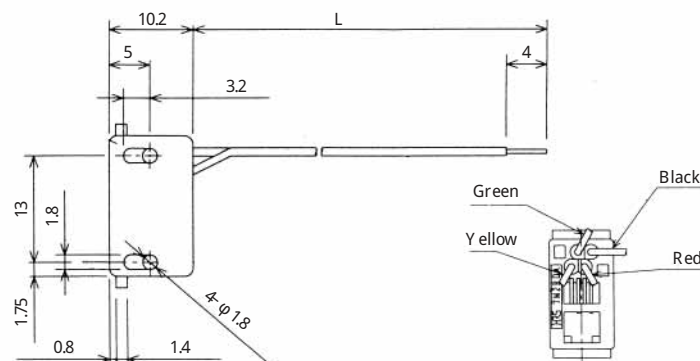

CL No.	Part No.	RoHS
CL222-4440-9	TM2RDA-F44-4S-150M	YES

Color	L (mm)
Yellow	150
Green	150
Red	150
Black	150

Note: Standard finish color is warm gray.

MODULAR CONNECTORS

CL 222 TM

• TM6RA-I44- *

CL No.	Part No.	RoHS
222-4474-0	TM6RA-I44-35S-150M	YES