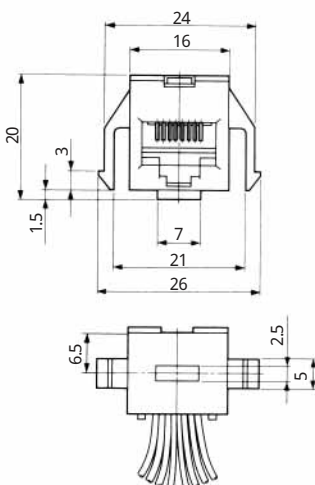

• TM1RV-647AF88- *

CL No.	Part No.	RoHS
222-4454-3	TM1RV647AF88-35S-150M	YES

Color	L(mm)
Brown	150
White	150
Yellow	150
Green	150
Red	150
Black	150
Blue	150
Orange	150

Note: Standard color is warm gray.

• TM2RC-88- *