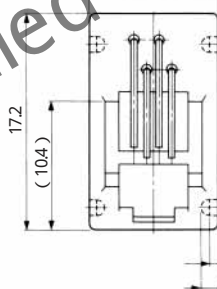

• TM2RD-F44-*