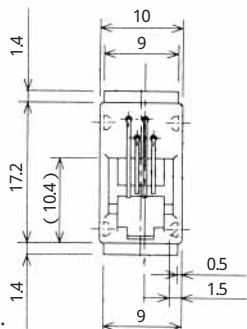

CL No.	Part No.	RoHS
CL222-4440-9	TM2RDA-F44-4S-150M	YES

Color	L (mm)
Yellow	150
Green	150
Red	150
Black	150

Note: Standard finish color is warm gray.

MODULAR CONNECTORS

CL 222 TM

• TM6RA-I44- *

CL No.	Part No.	RoHS
222-4474-0	TM6RA-I44-35S-150M	YES