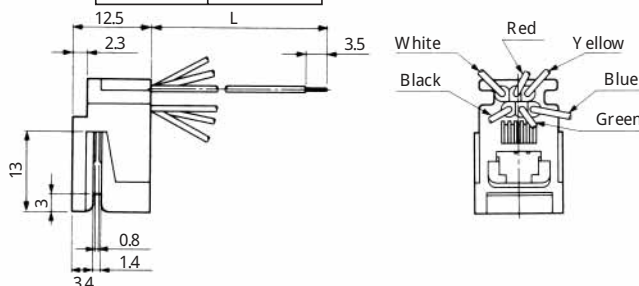

Note1: Standard finish color is gray.

Note2: The drawing is shown sample of TM1RV-623P66- *