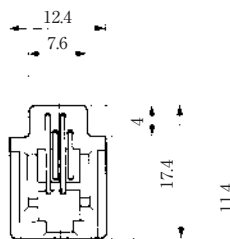

Note: Standard finish color is gray.