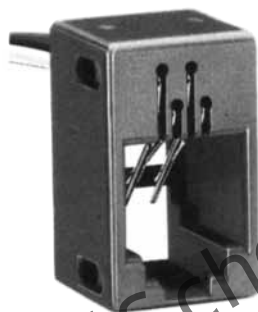

• TM2RD-F44-*