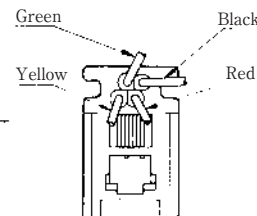

MODULAR CONNECTORS

CL 222 TM

Wire Lead Jack Type

●TM1R-616B44-*

CL No.	Part No.	RoHS
222-4465-0	TM1R-616B44-35S-150M	YES

Color	L (mm)
Yellow	150
Green	150
Red	150
Black	150

Note: Standard finish color is gray.

●TM1R-616P44-*

CL No.	Part No.	RoHS
222-4466-2	TM1R-616P44-35S-150M	YES

Color	L (mm)
Yellow	150
Green	150
Red	150
Black	150

Note: Standard finish color is gray.

●TM1R-616M44-*

CL No.	Part No.	RoHS
222-4451-5	TM1R-616M44-35S-70M	YES