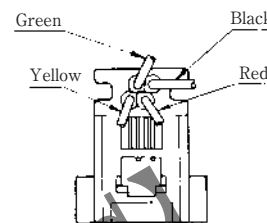

MODULAR CONNECTORS

CL 222 TM

Wire Lead Jack Type

●TM1R-616B44-*

CL No.	Part No.	RoHS
222-4465-0	TM1R-616B44-35S-150M	YES

Color	L (mm)
Yellow	150
Green	150
Red	150
Black	150

Note: Standard finish color is gray.

●TM1R-616P44-*

CL No.	Part No.	RoHS
222-4466-2	TM1R-616P44-35S-150M	YES

Color	L (mm)
Yellow	150
Green	150
Red	150
Black	150

Note: Standard finish color is gray.

●TM1R-616M44-*

CL No.	Part No.	RoHS
222-4451-5	TM1R-616M44-35S-70M	YES