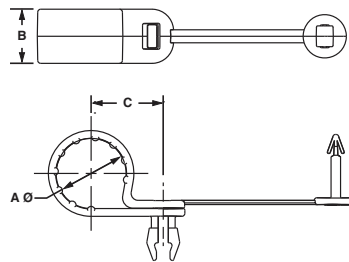

Flat Cable Clips

- Use with any width flat cable for a maximum stack height of .17 inches (4.3mm)
- Low profile design holds wires, cables, and tubing
- For indoor use only
- Material: PVC

Part Number	Cable Width	Length A		Width B		Height C		Color	Mounting Method	Std. Pkg. Qty.	Std. Ctn. Qty.
		In.	mm	In.	mm	In.	mm				
FCC5-A-C8	Any width flat cable	1.00	25.4	.56	14.2	.29	7.4	Gray	Rubber	100	1000
FCC-A-C8		1.00	25.4	1.09	27.7	.38	9.7			100	1000

Pan-Clamp™ Heavy Duty Fixed Diameter Clamps

- One-piece design significantly reduces installation time
- Integrated ribs prevent rotation of cable bundles and ensures secure grip on hoses
- Material: Impact modified Weather Resistant Nylon 6.6

Part Number	Max. Bundle Diameter A		Width B		Bundle Offset C		Max. Panel Thickness		Panel Hole Diameter		Color	Std. Pkg. Qty.	Std. Ctn. Qty.
	In.	mm	In.	mm	In.	mm	In.	mm	In.	mm			
PC038-H25D-C0	.38	9.5	.62	15.7	.64	16.3	.13	3.2	.28	7.1	Black	100	500
PC050-H25D-C0	.50	12.7	.62	15.7	.71	17.9	.13	3.2	.28	7.1		100	500
PC062-H25D-C0	.63	15.8	.62	15.7	.77	19.5	.13	3.2	.28	7.1		100	500
PC075-H25D-C0	.75	19.1	.62	15.7	.83	21.1	.13	3.2	.28	7.1		100	1000
PC087-H25D-C0	.88	22.1	.62	15.7	.89	22.7	.13	3.2	.28	7.1		100	1000
PC100-H25D-C0	1.00	25.4	.62	15.7	.96	24.3	.13	3.2	.28	7.1		100	1000
PC112-H25D-C0	1.13	28.5	.62	15.7	1.02	25.8	.13	3.2	.28	7.1		100	1000
PC125-H25D-C0	1.25	31.8	.62	15.7	1.08	27.4	.13	3.2	.28	7.1		100	1000