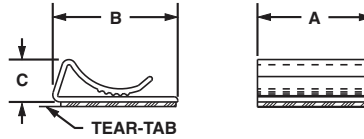

Flat Cable Clips

- Use with any width flat cable for a maximum stack height of .17 inches (4.3mm)
- Low profile design holds wires, cables, and tubing
- For indoor use only
- Material: PVC

Part Number	Cable Width	Length A		Width B		Height C		Color	Mounting Method	Std. Pkg. Qty.	Std. Ctn. Qty.
		In.	mm	In.	mm	In.	mm				
FCC5-A-C8	Any width flat cable	1.00	25.4	.56	14.2	.29	7.4	Gray	Rubber	100	1000
FCC-A-C8		1.00	25.4	1.09	27.7	.38	9.7			100	1000

Pan-Clamp™ Heavy Duty Fixed Diameter Clamps

- One-piece design significantly reduces installation time
- Integrated ribs prevent rotation of cable bundles and ensures secure grip on hoses
- Material: Impact modified Weather Resistant Nylon 6.6

Part Number	Max. Bundle Diameter A		Width B		Bundle Offset C		Max. Panel Thickness		Panel Hole Diameter		Color	Std. Pkg. Qty.	Std. Ctn. Qty.
	In.	mm	In.	mm	In.	mm	In.	mm	In.	mm			
PC038-H25D-C0	.38	9.5	.62	15.7	.64	16.3	.13	3.2	.28	7.1	Black	100	500
PC050-H25D-C0	.50	12.7	.62	15.7	.71	17.9	.13	3.2	.28	7.1		100	500
PC062-H25D-C0	.63	15.8	.62	15.7	.77	19.5	.13	3.2	.28	7.1		100	500
PC075-H25D-C0	.75	19.1	.62	15.7	.83	21.1	.13	3.2	.28	7.1		100	1000
PC087-H25D-C0	.88	22.1	.62	15.7	.89	22.7	.13	3.2	.28	7.1		100	1000
PC100-H25D-C0	1.00	25.4	.62	15.7	.96	24.3	.13	3.2	.28	7.1		100	1000
PC112-H25D-C0	1.13	28.5	.62	15.7	1.02	25.8	.13	3.2	.28	7.1		100	1000
PC125-H25D-C0	1.25	31.8	.62	15.7	1.08	27.4	.13	3.2	.28	7.1		100	1000