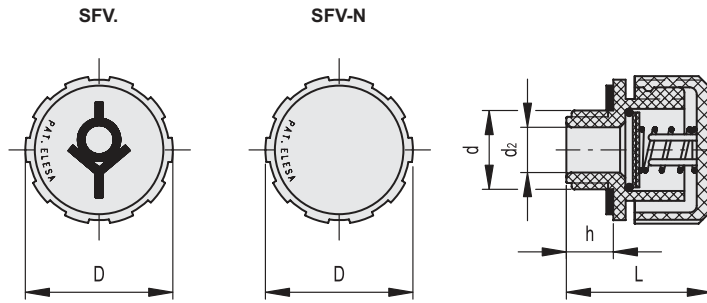

STANDARD EXECUTIONS

- **SFV-10 mb**: valve (sealing disk) opens when pressure exceeds 0.010 bar (set at 10 mb).
- **SFV-100 mb**: valve (sealing disk) opens when pressure exceeds 0.100 bar (set at 100 mb).

FEATURES AND APPLICATIONS

SFV. valve breather caps are particularly suitable for all those applications (speed reducers, variators or compressors) when the internal air pressure must not exceed a certain value (10 or 100 mb). In these cases, the safety valve of the cap allows the expulsion of the exceeding air in the reservoir, thus re-establishing the pressure values for which the valve is set. Sealing disc (closed in normal pressure conditions) prevents dust from getting in and oil-losses.

ELESA Original design

Conversion Table 1 mm = 0.039 inch	
D	
mm	inch
31	1.22
42	1.65

METRIC

SFV-10 mb

Code	Description	Code	Description	d	D	L	d2	h	⚖
54611	SFV.16x1.5 10mb	54611-C9	SFV.16x1.5 10mb-C9	M16x1.5	31	29.5	10	9.5	12
54621	SFV.18x1.5 10mb	54621-C9	SFV.18x1.5 10mb-C9	M18x1.5	31	29.5	10	9.5	12
54631	SFV.20x1.5 10mb	54631-C9	SFV.20x1.5 10mb-C9	M20x1.5	31	29.5	10	9.5	12
54641	SFV.22x1.5 10mb	54641-C9	SFV.22x1.5 10mb-C9	M22x1.5	31	29.5	10	9.5	13
54651	SFV.1/4 10mb	54651-C9	SFV.1/4 10mb-C9	G 1/4	31	29.5	8	9.5	11
54661	SFV.3/8 10mb	54661-C9	SFV.3/8 10mb-C9	G 3/8	31	29.5	10	9.5	12
54671	SFV.1/2 10mb	54671-C9	SFV.1/2 10mb-C9	G 1/2	31	29.5	10	9.5	12
54681	SFV.3/4 10mb	54681-C9	SFV.3/4 10mb-C9	G 3/4	42	36.5	17	11.5	23
54691	SFV.1 10mb	54691-C9	SFV.1 10mb-C9	G 1	42	36.5	17	11.5	25