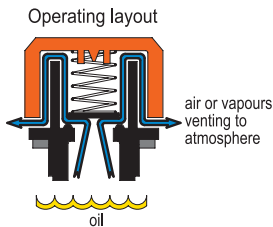

THREADED FITTING

Polyamide based (PA) technopolymer, black colour, semi-matte finish.

PACKING RING

NBR synthetic rubber.

SEALING DISK

Technopolymer with NBR synthetic rubber O-ring.

SPRING

Stainless steel

STANDARD EXECUTIONS

- **SFV-10 mb**: valve (sealing disk) opens when pressure exceeds 0.010 bar (set at 10 mb).
- **SFV-100 mb**: valve (sealing disk) opens when pressure exceeds 0.100 bar (set at 100 mb).

FEATURES AND APPLICATIONS

SFV. valve breather caps are particularly suitable for all those applications (speed reducers, variators or compressors) when the internal air pressure must not exceed a certain value (10 or 100 mb). In these cases, the safety valve of the cap allows the expulsion of the exceeding air in the reservoir, thus re-establishing the pressure values for which the valve is set. Sealing disc (closed in normal pressure conditions) prevents dust from getting in and oil-losses.