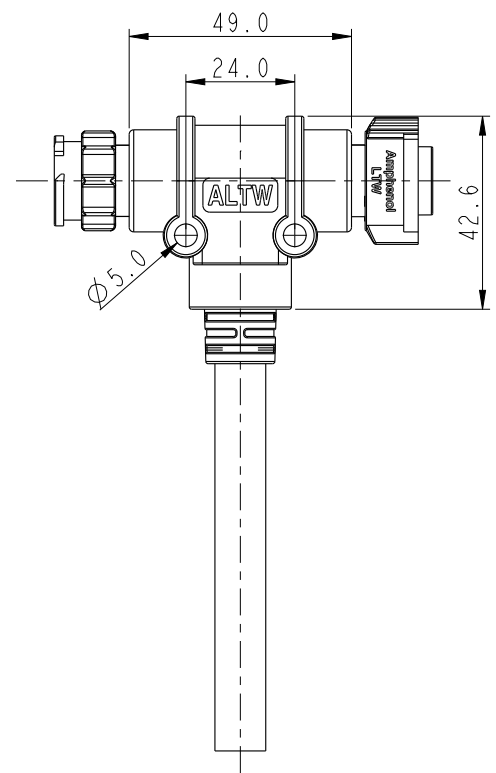

THIS DOCUMENT IS SUBJECT TO CHANGE WITHOUT NOTICE. IT IS CONFIDENTIAL AND A PROPERTY OF Amphenol LTW. DISCLOSURE TO THIRD PARTY HAS TO BE AUTHORIZED BY Amphenol LTW.

REV.	DESCRIPTION

ALTW
CONFIDENTIAL
2019-08-05
R&D DEPT.

- $\varnothing$ Important Dimension
- Waterproof Rating: IP67
- O-Ring: Silicone, Gray
- Pin: Copper Alloy, Gold Plated.

UNIT: mm

TOLERANCE

±0.5mm

TITLE T Cable X-Lok, C Size			
SCALE 3:5	SIZE A4	SHEET 1 OF 2	
REV. A	WC-REV. .0	$\varnothing$: Inspection item	

Amphenol LTW
安費諾亮泰企業股份有限公司

ITEM NO	DRAWN BY Ouyang	DATE 2019-08-05
DWG NO AB-CC-XXXXXX-BH0-TQEXX	CHECKED BY Jerry	DATE 2019-08-05
CUSTOMER ALTW	APPROVED BY Fred	DATE 2019-08-05