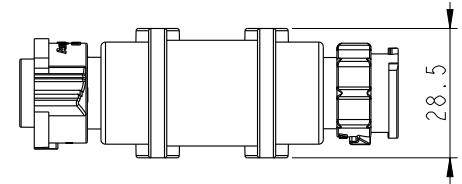

THIS DOCUMENT IS SUBJECT TO CHANGE WITHOUT NOTICE. IT IS CONFIDENTIAL AND A PROPERTY OF Amphenol LTW. DISCLOSURE TO THIRD PARTY HAS TO BE AUTHORIZED BY Amphenol LTW.

REV.	DESCRIPTION

ALTW
CONFIDENTIAL
2019-08-05
R&D DEPT.

- $\varnothing$ Important Dimension
- Waterproof Rating: IP67
- O-Ring: Silicone, Gray
- Pin: Copper Alloy, Gold Plated.

UNIT: mm

TOLERANCE

±0.5mm

TITLE T Cable X-Lok, C Size			
SCALE 3:5	SIZE A4	SHEET 1 OF 2	
REV. A	WC-REV. .0	$\varnothing$: Inspection item	

Amphenol LTW
安費諾亮泰企業股份有限公司

ITEM NO	DRAWN BY Ouyang	DATE 2019-08-05
DWG NO AB-CC-XXXXXX-BH0-TQEXX	CHECKED BY Jerry	DATE 2019-08-05
CUSTOMER ALTW	APPROVED BY Fred	DATE 2019-08-05