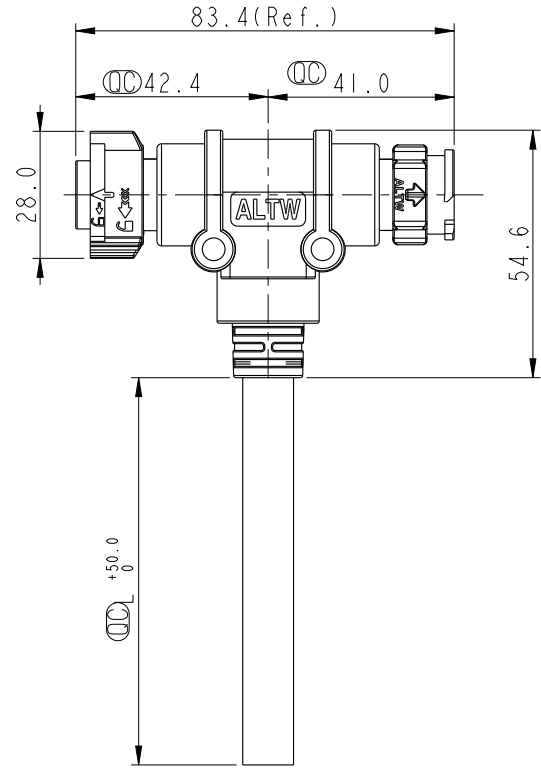

THIS DOCUMENT IS SUBJECT TO CHANGE WITHOUT NOTICE. IT IS CONFIDENTIAL AND A PROPERTY OF Amphenol LTW. DISCLOSURE TO THIRD PARTY HAS TO BE AUTHORIZED BY Amphenol LTW.

REV.	DESCRIPTION

ALTW
CONFIDENTIAL
2019-08-05
R&D DEPT.

- $\varnothing$ Important Dimension
- Waterproof Rating: IP67
- O-Ring: Silicone, Gray
- Pin: Copper Alloy, Gold Plated.

UNIT: mm

TOLERANCE

±0.5mm

TITLE T Cable X-Lok, C Size			
SCALE 3:5	SIZE A4	SHEET 1 OF 2	
REV. A	WC-REV. .0	$\varnothing$: Inspection item	

Amphenol LTW
安費諾亮泰企業股份有限公司

ITEM NO	DRAWN BY Ouyang	DATE 2019-08-05
DWG NO AB-CC-XXXXXX-BH0-TQEXX	CHECKED BY Jerry	DATE 2019-08-05
CUSTOMER ALTW	APPROVED BY Fred	DATE 2019-08-05