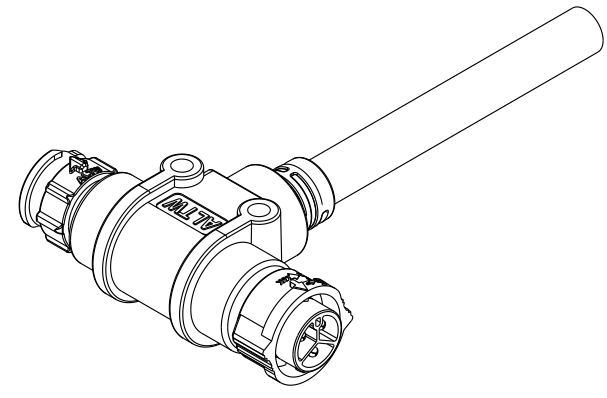

- \*  $\varnothing$  Important Dimension
- \* Waterproof Rating: IP67
- \* O-Ring: Silicone, Gray
- \* Pin: Copper Alloy, Gold Plated.

UNIT: mm

TOLERANCE

±0.5mm

TITLE T Cable X-Lok, C Size			
SCALE 3:5	SIZE A4	SHEET 1 OF 2	
REV. A	WC-REV. .0	$\varnothing$ : Inspection item	

REV.	DESCRIPTION

AB-CC-XXXXXX-BH0-TQEXX

Connector Type:

- 02: 2Pin
- 03: 3Pin
- .
- N: N Pin

- XX: 01~99Meters
- 01: 01Meter
- 02: 02Meters
- .
- 99: 99Meters

Connection Diagram

1	White	白	1	White	白
3	Green	綠	3	Black	黑
Conn.1	Internal Wiring		Conn.2	Cable	
2Pin Assignments Pin Out					