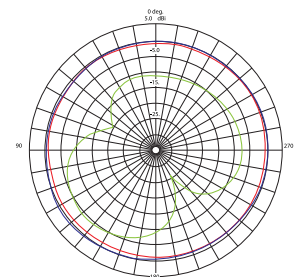

TYPICAL AZIMUTH PATTERN

MODEL NUMBER	PART NO.	MOUNTING STYLE	COLOR
HEPTA-SM	MAF94300	SMA	Black
HEPTA-RSM	MAF94301	RP-SMA	Black
HEPTA-TN-G	MAF94302	TNC	Gray
HEPTA-RTN	MAF94303	RP-TNC	Black
HEPTA-IP04	MAF94304	SNAPIN/CAPTIVE, 100mm of RG178 coax with I-PEX connector	Black
HEPTA-MMCX04	MAF94305	SNAPIN/CAPTIVE, 100mm of RG178 coax MMCX connector	Black
HEPTA-FL04	MAF94306	SNAPIN/CAPTIVE, 100mm of RG178 coax flying lead	Black
HEPTA-TN	MAF94307	TNC	Black
HEPTA90-TN	MAF94309	TNC, Blade Angle - 90 degree	Black

Americas: +1.800-323-3757
IAS-AmericasEastSales@lairdtech.com

Europe: +44.1628.858941
IAS-EUSales@lairdtech.com

Asia: +886.2.2286.2828
IAS-AsiaSales@lairdtech.com