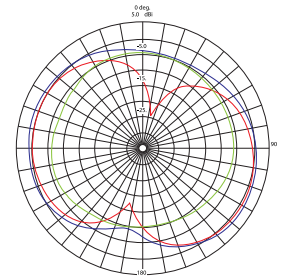

## HEPTABAND™ EXTERNAL WIRELESS ANTENNA OFFERS ULTIMATE BANDWIDTH WITH OVER SEVEN FREQUENCY RANGES

Laird Heptaband portable wireless antennas provide excellent radio transmission characteristics while offering the ultra flexibility of more than seven bands in one profile. With operating frequencies of 815 - 885 MHz, 824 - 894 MHz, 880 - 960 MHz, 1427 - 1511 MHz, 1575 MHz, 1710 - 1880MHz, 1850 - 1990 MHz, 1920 - 2170 MHz, and 2400 - 2500 MHz, the antenna is the ideal choice when multiple bandwidths are required in various regional and global applications. Additionally, the blade style antenna features both knuckle and swivel snap-in or SMA/TNC/RPTNC connector options.

### FEATURES

- Operates simultaneously in more than seven frequency bands supporting - Cellular, Quadband GSM+UMTS/3G, GPS, AWS, WIFI, WLAN, and WISP
- Available in knuckle swivel snap or SMA/TNC/RPTNC connector options.
- Blade style external antenna measures only 6.33"

### MARKETS

- Wireless terminal
- Point-of-Sale
- Machine to machine
- Automatic meter reading
- Home security

ELECTRICAL	
Frequency Range:	815 - 885 MHz, 824 - 894 MHz, 880-960 MHz, 1427 - 1511 MHz, 1575 MHz, 1710-1880 MHz, 1850-1990 MHz, 1920-2170 MHz, 2400-2500 MHz
Gain	1 - 3 dBi
VSWR	<2.5:1
Polarization	Linear
Azimuth (3dB beamwidth)	Omnidirectional
Impedance	50 Ω
Temperature Range	-30° C to +50° C
Power	10 W
Mounting Style	Snap-in/Captive, SMA, RPSMA, TNC, RPTNC
Dimensions	6.3" x .36" (161mm x 9.3mm) with knuckle angle