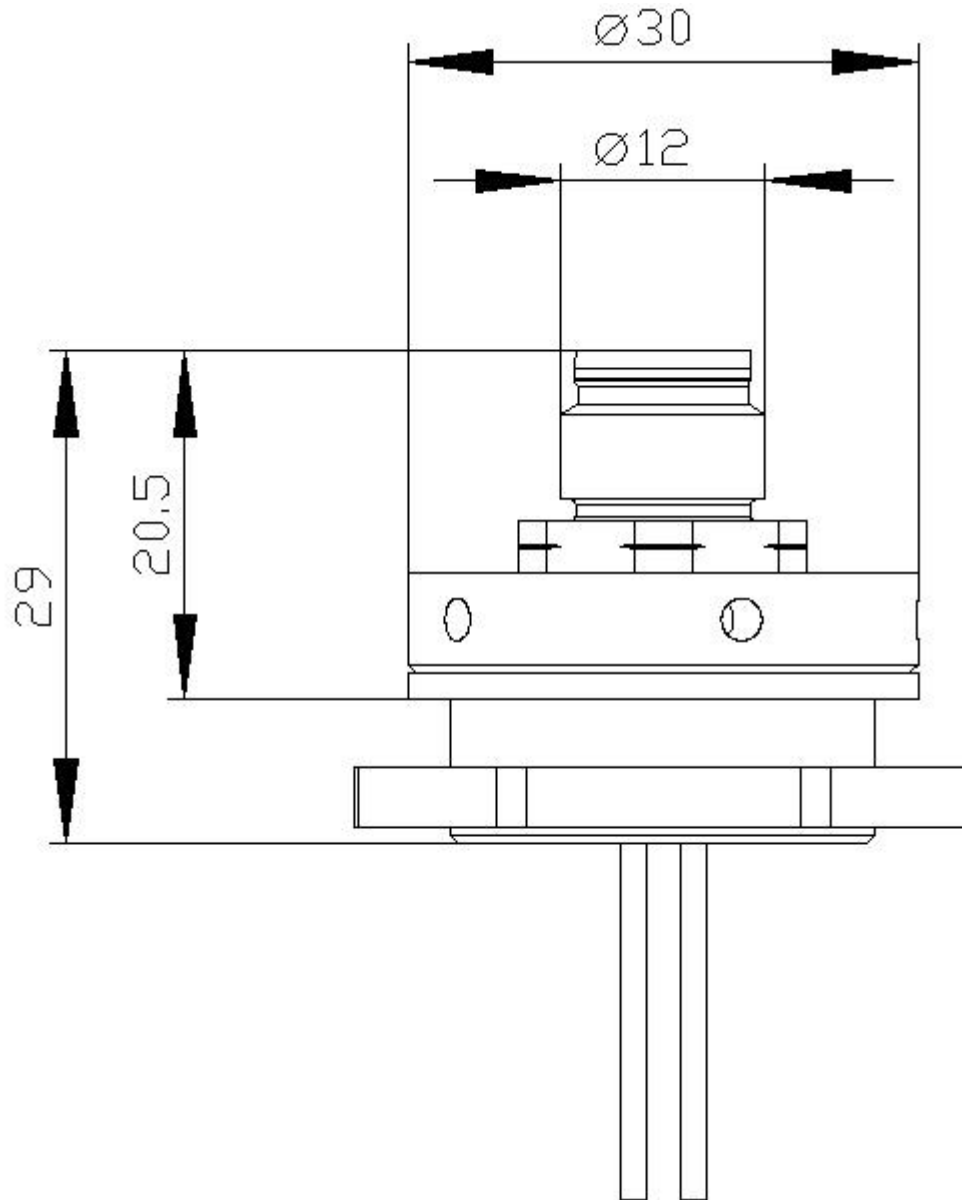

last modified:

5/15/2020